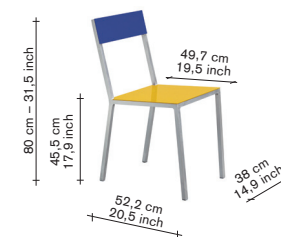

V9016035C

finishing / colours

- aluminium - frame
- yellow - seat
- candy blue - back

465,00

384,30