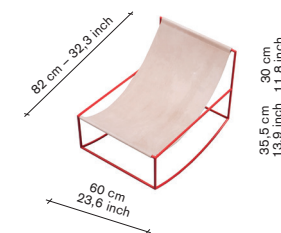

V9018020

finishing / colours

- laquered steel red - frame
- leather - seat

2380,00

1966,94