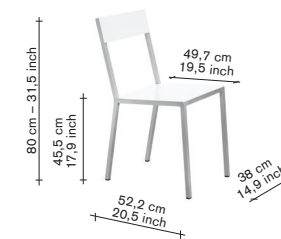

V9016035O

finishing / colours

- aluminium - frame
- white - seat
- white - back

465,00

384,30