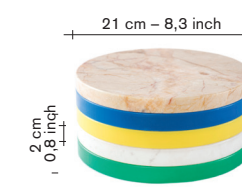

V9017043

set d / finishing / colours

- pink marble
- dark blue
- yellow
- white marble
- green

510,00

421,49