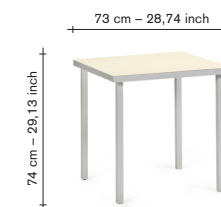

muller van severen

alu table S, M, L —

material:

Base: alu square tubes with transparent powder coating.
Top: powder coated aluminium.

maintenance:

Use a soft, damp cloth to clean. No detergents.

packaging:

Normal flat packaging

customization:

With a minimum order of 50 pieces you can customize the color. (e.g., pink or yellow for the dining table S, pink or green for the dining table M and yellow or green for the dining table L).

furniture

alu tables dining table S

incl VAT

excl VAT

V9023200-004

finishing / colours

- aluminium - frame
- ivory - top

795,00

657,02