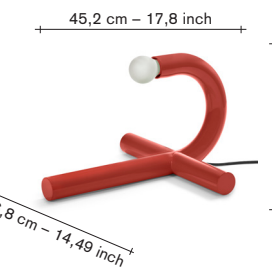

la tre e mezzo
table lamp