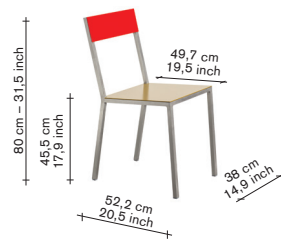

furniture

alu chair

incl VAT excl VAT

V9016035E

finishing / colours

- aluminium - frame
- curry - seat
- red - back

465,00

384,30