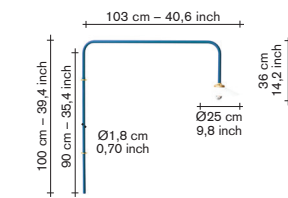

hanging lamp n°5