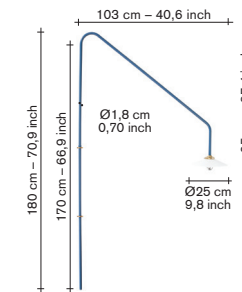

hanging lamp n°4