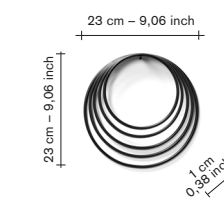

round trivets — black

V9023100-900

finishing / colours

- black
- black
- black
- black

incl VAT

99,00

excl VAT

81,82

all prices are in euro