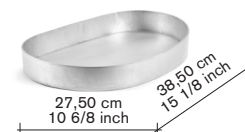

assemble tray —

material:

— natural aluminium, manually brushed aluminium, protected with beeswax. showing the beauty of aluminium.

accessories

tray assemble

incl VAT

excl VAT

V9020412