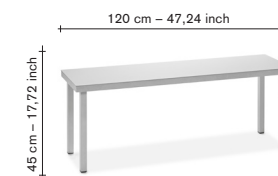

V9026203-800

finishing / colours
● aluminium - frame
● aluminium - top

550,00

454,55

all prices are in euro