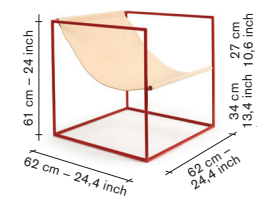

muller van severen

solo seat

material:

— seat frame in steel rod 15 mm.
— powder coated seat frame in white or red.
— leather seat: 100% natural leather, tanned in traditional methods to maintain its natural colour and soft feel. Over time the leather will acquire a patina and may also darken due to UV-light.

2 different options:

the colour combinations are carefully chosen and cannot be customized

no glides

furniture

solo seat - leather

V9018021

finishing / colours

- red - frame
- leather - seat

incl VAT

2250,00

excl VAT

1859,50