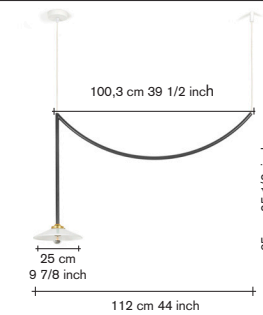

ceiling lamp n°5

finishing / colours

- V9020601GD ● green
- V9020601ID ● ivory
- V9020601MD ● brass
- V9020601RD ● red
- V9020601ZD ● black

incl VAT

excl VAT

V9020601GD	690,00	570,25
V9020601ID	690,00	570,25
V9020601MD	1190,00	983,47
V9020601RD	690,00	570,25
V9020601ZD	690,00	570,25