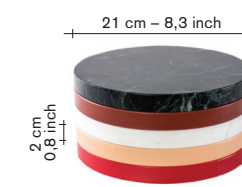

V9017041

set b / finishing / colours

- black marble
- burgundy
- white marble
- pink
- red

510,00

421,49