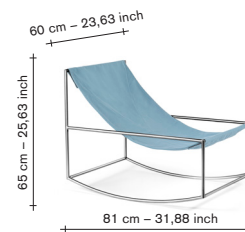

V9025001-602

finishing / colours

- stainless steel - frame
- light blue - seat

1499,00

1238,84

all prices are in euro