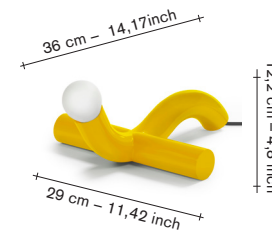

la due
table lamp

incl VAT

excl VAT

finishing / colours

adv.

purch.

V9026303-001

○ white

300,00

247,93

V9026303-200

● yellow

330,00

272,73

V9026303-300

● red

330,00

272,73

V9026303-500

● green

330,00

272,73