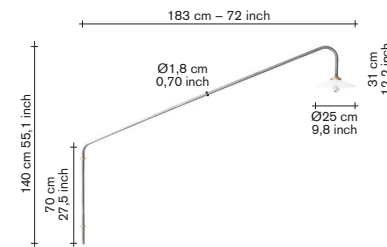

muller van severen

hanging lamps —

material:

Frame in steel or brass tube (18 MM), powder coated finish, wall brackets and lamp socket have a brass color, lamp shade in white milk glass.

technical info:

Cable length: 2m
switch: yes, handswitch
dimable: yes
max watt: 5W
max volt: 240V
bulb: included
certification: I
environment: indoor
light source: E27
kelvin: 2700 Kelvin
IP: IP20

packaging:

Normal packaging

lighting

hanging lamp n°1

	finishing / colours	incl VAT	excl VAT
V9015014BD	● blue	880,00	727,27
V9015014CD	● curry	880,00	727,27
V9015014GD	● green	880,00	727,27
V9015014UD	● unlaquered	880,00	727,27
V9015014ZD	● black	880,00	727,27