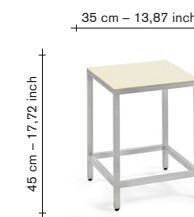

maintenance:

Use a soft, damp cloth to clean. No detergents.

packaging:

Normal flat packaging

furniture

alu stool S

V9025200-004

finishing / colours
 ● aluminium - frame
 ● ivory - top