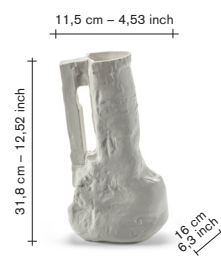

○ white

13,39

11,07

all prices are in euro

_73

accessories

vase I

V9024100-005 **finishing / colours**
○ white