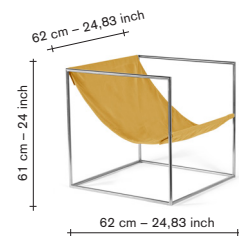

solo seat - outdoor

incl VAT

excl VAT

V9025002-001

finishing / colours

- stainless steel - frame
- white - seat

1280,00

1057,85