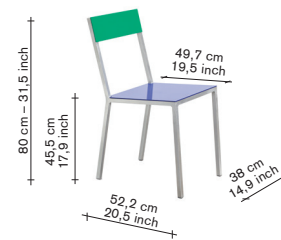

V9016035K

finishing / colours

- aluminium - frame
- dark blue - seat
- green - back

465,00

384,30