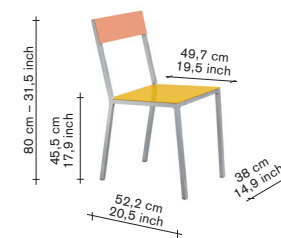

muller van severen

alu chair — for indoor and outdoor use

material:

100% aluminium chairframe in square aluminium tube 20x20 mm / seat and back in aluminium sheet 3 mm.

two options for the chair frame:

1— natural aluminium, manually grinded showing the beauty of aluminium.

2— powder coated with uv protective matt transparent varnish.

colors & combinations:

13 colour combinations and 3 version in oak wood: for seat and back

1— all powder coated with uv-protective laquer. The textures of the laquer vary from to glossy candy colours to textured ral-colours.

2— oak wood: 4 mm brich blywood with top veneer oak. the top of 70% PEFC certified materials. Coated in matt natural lacquer varnish / UV rasistant indoor use only.

glides:

in polyethelene.

customization:

Starting from 26 pieces, the combination of colors can be customized as long as both colors are already part of the current selection, subject to brand approval.

furniture

alu chair

incl VAT

excl VAT

V9016035A

finishing / colours

- aluminium - frame
- yellow - seat
- pink - back

465,00

384,30