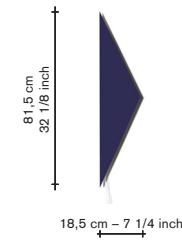

maria scarpulla

tramonti —

material:

— stainless steel
— powdercoated steel
/ wood

options:

— 6 different options:
1. triangular matt blue
2. trapezium line matt off-white
3. rectangular line satin blue
4. eye dark red
5. oval matt green
6. oval polished stainless steel

technical info:

— CE-certified
— LED lamp / max 8 watt: dimmable
— 2500 K / CRI >90
— IP 20, fot interior use only (not in bathrooms)

lighting

Tramonto 01

V9022100

finishing / colours

● blue

incl VAT

510,00

excl VAT

421,49