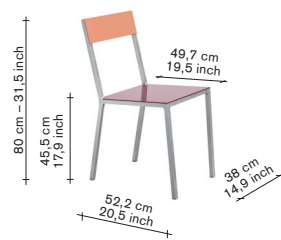

furniture

alu chair

incl VAT excl VAT

V9016035E

finishing / colours

- aluminium - frame
- curry - seat
- red - back

465,00

384,30