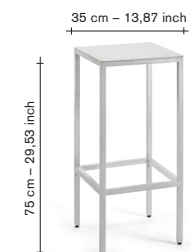

V9025202-800

finishing / colours

- aluminium - frame
- aluminium - top

410,00

338,84

all prices are in euro