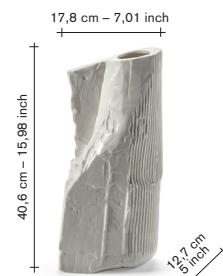

vase II

V9024102-005 **finishing / colours**
○ white

incl VAT excl VAT
125,44 103,67