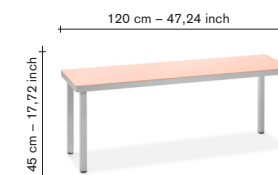

furniture

alu bench

V9026203-004

finishing / colours
 ● aluminium - frame
 ● ivory - top

incl VAT

550,00

excl VAT

454,55