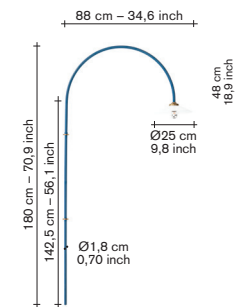

hanging lamp n°2

	finishing / colours	incl VAT	excl VAT
V9015015BD	● blue	880,00	727,27
V9015015CD	● curry	880,00	727,27
V9015015GD	● green	880,00	727,27
V9015015UD	● unlaquered	880,00	727,27
V9015015MD	● brass	1170,00	966,94
V9015015ZD	● black	880,00	727,27
V9022015ID	● ivory	880,00	727,27
V9022015RD	● menie red	880,00	727,27