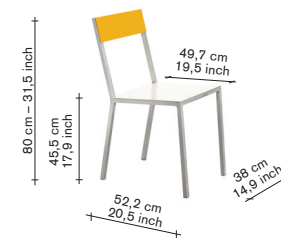

alu chair

incl VAT

excl VAT

V9016035A

finishing / colours

- aluminium - frame
- yellow - seat
- pink - back

465,00

384,30