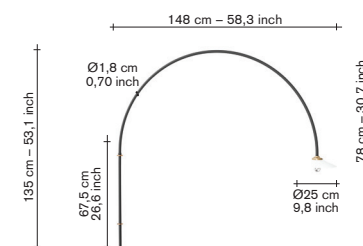

hanging lamp n°3

	finishing / colours	incl VAT	excl VAT
V9015030ID	● ivory	890,00	735,54
V9015030RD	● menie red	890,00	735,54
V9015030ZD	● black	890,00	735,54

all prices are in euro