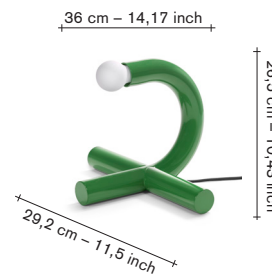

la tre
table lamp

incl VAT

excl VAT