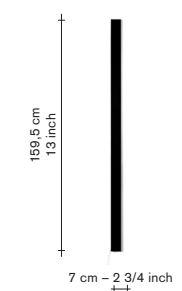

Tramonto 03

V9022102

finishing / colours

● black

560,00

462,81