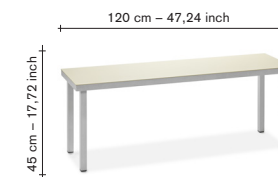

furniture

alu bench

V9026203-004

finishing / colours
 ● aluminium - frame
 ● ivory - top

incl VAT

550,00

excl VAT

454,55