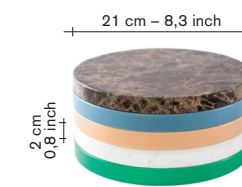

muller van severen

five circles

material:

— 2 circles in marble
20 mm thick.
— 3 circles in
polyethelene
20 mm thick.
— the 3 polyethylene
circles have a
temperature limitation of
max 70° Celcius /
158° Farenheit

five different options:

the colour combinations
are carefully chosen and
can not be customized.

packed in a beautiful
giftbox.

accessories

five circles — set a

V9017040

set a / finishing / colours

- brown marble
- light blue
- pink
- white marble
- green

incl VAT

510,00

excl VAT

421,49