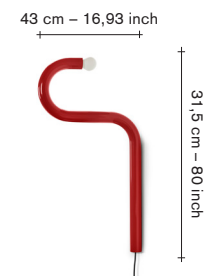

la quattro wall lamp