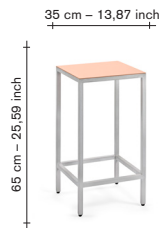

V9025201-400

finishing / colours

- aluminium - frame
- pink - top

360,00

297,52