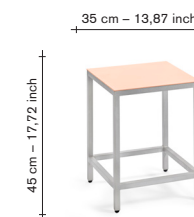

V9025200-400

finishing / colours
● aluminium - frame
● pink - top

290,00

239,67