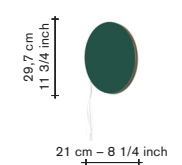

Tramonto 06

V9022105

finishing / colours

● dark green

402,00

332,23

all prices are in euro