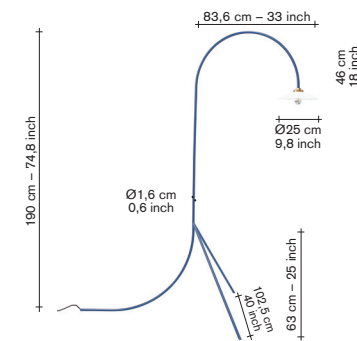

muller van severen

lighting

standing lamp n°1

material:

Frame in steel or brass tube (16 MM), powder coated finish, lamp socket has a brass color, lamp shade in white milk glass.

technical info:

Cable length: 2m
switch: yes, footswitch
dimable: no
max watt: 5W
max volt: 240V
bulb: included
certification: II
environment: indoor
light source: E27
kelvin: 2700 Kelvin
IP: IP20

packaging:

Normal packaging

standing lamp n°1

	finishing / colours			
V9015013B	●	blue	1590,00	1314,05
V9015013C	●	curry	1590,00	1314,05
V9015013G	●	green	1590,00	1314,05
V9015013LG	●	light grey	1590,00	1314,05
V9015013M	●	brass	2320,00	1917,36
V9015013Z	●	black	1590,00	1314,05

incl VAT

excl VAT

standing lamp marble n°1