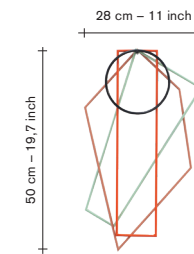

muller van severen

trivets

material:

- steel rods 6 mm.
- welded and grinded by hand.
- powder coated finish.

two different options:

1. 1— 4 different colours
  2. 2— all shapes in black
2. the colour combinations are carefully chosen and can not be customized.

maintenance:

Clean with microfiber cloth and water.

packed in a beautiful giftbox.

accessories

trivets — different colours

V9015007A

finishing / colours

- black
- orange
- mint green
- pink

incl VAT

124,00

excl VAT

102,48