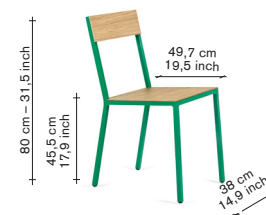

alu chair — oak wood (indoor use only)

V9021001

finishing / colours

- aluminium - frame
- oak - seat
- oak - back

*prices on demand

V9021002

finishing / colours

- green - frame
- oak - seat
- oak - back