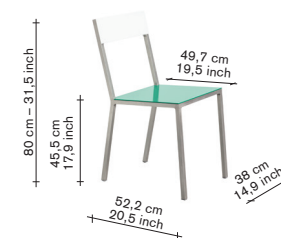

V9016035D

finishing / colours

- aluminium - frame
- green - seat
- white - back

465,00

384,30

all prices are in euro