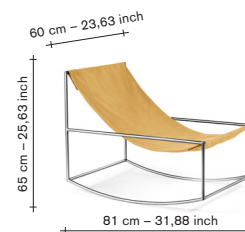

V9025001-200

finishing / colours

- stainless steel - frame
- yellow - seat

1499,00

1238,84