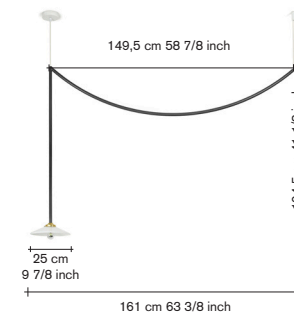

ceiling lamp n°4

finishing / colours

- V9020600GD ● green
- V9020600ID ● ivory
- V9020600MD ● brass
- V9020600RD ● red
- V9020600ZD ● black

incl VAT

excl VAT

V9020600GD	690,00	570,25
V9020600ID	690,00	570,25
V9020600MD	1190,00	983,47
V9020600RD	690,00	570,25
V9020600ZD	690,00	570,25