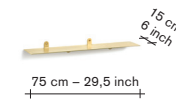

shelf n°1 / brass