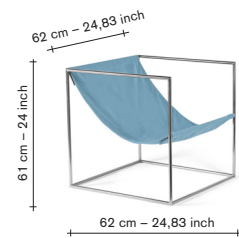

V9025002-602

finishing / colours

- stainless steel - frame
- light blue - seat

1279,00

1057,02

all prices are in euro