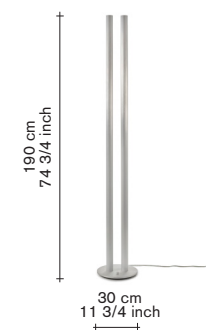

V9022112

finishing / colours

- aluminium

1200,00

991,74

all prices are in euro