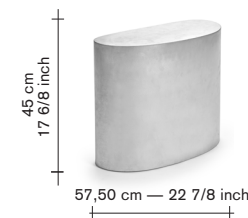

all prices are in euro

destroyers / builders

assemble
side table —

material:
— natural aluminium,
manually brushed
aluminium, protected
with beeswax. showing
the beauty of aluminium.

furniture

assemble side table