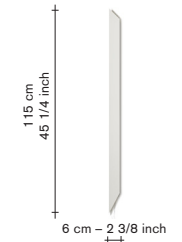

Tramonto 02

V9022101

finishing / colours

● off-white

459,00

379,34