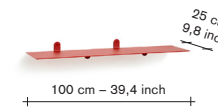

shelf n°2

	finishing / colours	incl VAT	excl VAT
V9017101LG	● light grey	235,00	194,21
V9017101MU	● mustard	235,00	194,21
V9017101R	● brick red	235,00	194,21
V9017101W	● cream white	235,00	194,21
V9017101Z	● anthracite	235,00	194,21