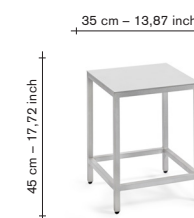

V9025200-800

finishing / colours
● aluminium - frame
● aluminium - top

290,00

239,67

all prices are in euro