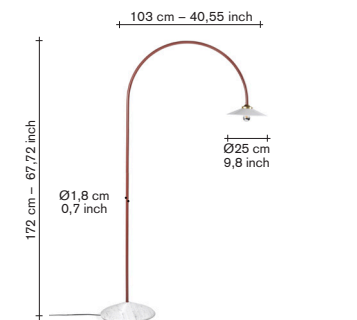

standing lamp marble n°2

	finishing / colours			
V9023002-004	●	ivory	1290,00	1066,12
V9023002-300	●	red	1290,00	1066,12
V9023002-302	●	menie red	1290,00	1066,12
V9023002-500	●	green	1290,00	1066,12
V9023002-900	●	black	1290,00	1066,12

all prices are in euro