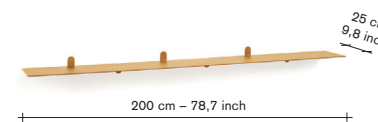

shelf n°4

	finishing / colours	incl VAT	excl VAT
V9017103LG	● light grey	435,00	359,50
V9017103MU	● mustard	435,00	359,50
V9017103R	● brick red	435,00	359,50
V9017103W	● cream white	435,00	359,50
V9017103Z	● anthracite	435,00	359,50

all prices are in euro