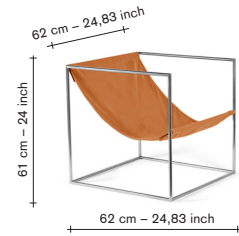

V9025002-400

finishing / colours

- stainless steel - frame
- pink - seat

1279,00

1057,02