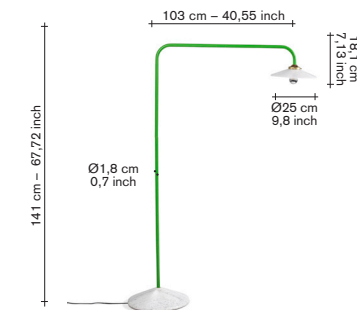

finishing / colours			
V9023001-004	●	ivory	1190,00	983,47
V9023001-300	●	red	1190,00	983,47
V9023001-302	●	menie red	1190,00	983,47
V9023001-500	●	green	1190,00	983,47
V9023001-900	●	black	1190,00	983,47