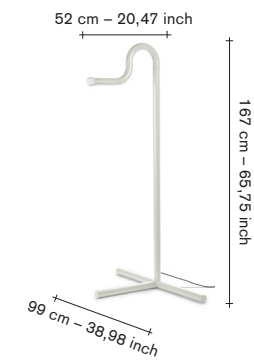

metro —

material:
Steel

technical info:
cable length: 2m
switch: yes
dimnable: no
max watt: 4W
max volt: 240V
bulb: included
certification: II
environment: indoor
light source: LED
IP: IP20

packaging:
Normal packaging

lighting

la uno floor lamp