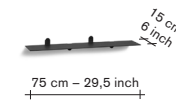

muller van severen

shelf n°1/2/3/4

material:

— steel sheet 4mm
— fine textured powder
coated finish
or
— brass 3mm

options:

— 4 different sizes:
750mm(l) x 150mm(d)
1000mm(l) x 250mm(d)
1500mm(l) x 250mm(d)
2000mm(l) x 250mm(d)
— 5 different colours:
cream white / anthracite
/ mustard / brick red /
light grey
—
brass
750mm(l) x 150mm(d)

each size exists in each
colour + shelf n°1 in
brass 3mm

furniture

shelf n°1

	finishing / colours	incl VAT	excl VAT
V9017100LG	● light grey	220,00	181,82
V9017100MU	● mustard	220,00	181,82
V9017100R	● brick red	220,00	181,82
V9017100W	● cream white	220,00	181,82
V9017100Z	● anthracite	220,00	181,82