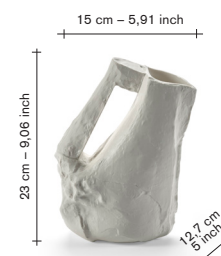

jug II

V9024105-005 **finishing / colours**
○ white

incl VAT excl VAT
52,42 43,32