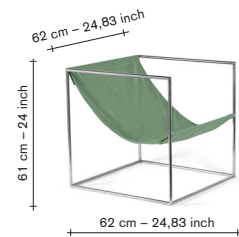

V9025002-500

finishing / colours

- stainless steel - frame
- green - seat

1279,00

1057,02