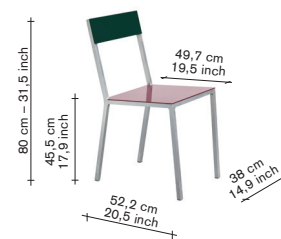

V9016035L

finishing / colours

- aluminium - frame
- burgundy - seat
- candy green - back

465,00

384,30