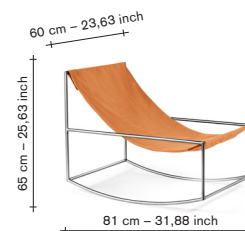

- stainless steel - frame
- white - seat

1500,00

1239,67

V9025001-200

finishing / colours

- stainless steel - frame
- yellow - seat

1499,00

1238,84