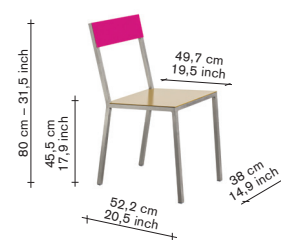

V9016035M

finishing / colours

- aluminium - frame
- curry - seat
- candy purple - back

465,00

384,30