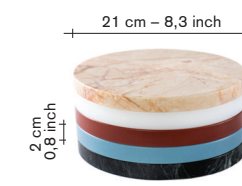

V9017042

set c / finishing / colours

- pink marble
- white
- burgundy
- light blue
- black marble

510,00

421,49