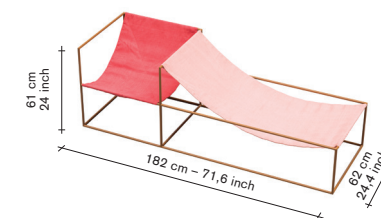

muller van severen

duo seat

material:

- seat frame in steel rod 15mm.
- powder coated seat frame in one colour (mustard).
- seat fabric in 100% linen.

2 different options:

the colour combinations of the fabrics are carefully chosen and can not be customized.

no glides

furniture

duo seat

V9015017RP

finishing / colours

- laquered steel mustard - frame
- red - seat left
- pink - seat right

incl VAT

3300,00

excl VAT

2727,27