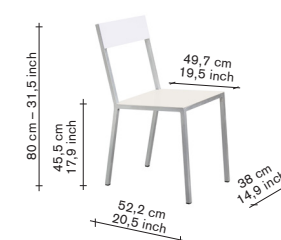

V9016035Q

finishing / colours

- aluminium - frame
- ivory - seat
- white - back

465,00

384,30

all prices are in euro