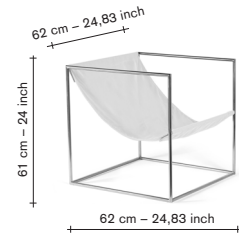

solo seat - outdoor

incl VAT

excl VAT

V9025002-001

finishing / colours

- stainless steel - frame
- white - seat

1280,00

1057,85