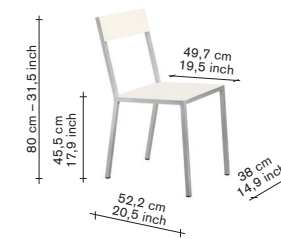

V9016035P

finishing / colours

- aluminium - frame
- ivory - seat
- ivory - back

465,00

384,30