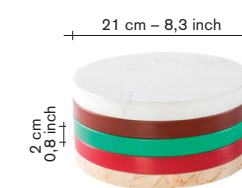

V9017044

set e / finishing / colours

- white marble
- burgundy
- green
- red
- pink marble

510,00

421,49

all prices are in euro