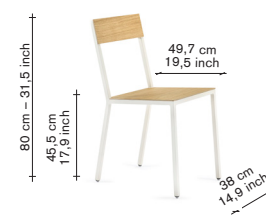

V9021003

finishing / colours

- off-white - frame
- oak - seat
- oak - back

*prices on demand