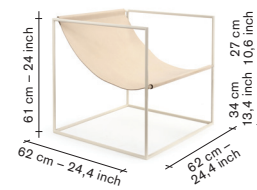

V9018022

finishing / colours

- white - frame
- leather - seat

2250,00

1859,50

all prices are in euro