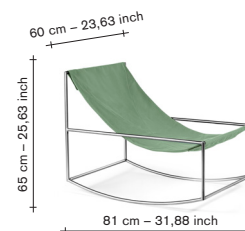

V9025001-500

finishing / colours

- stainless steel - frame
- green - seat

1499,00

1238,84