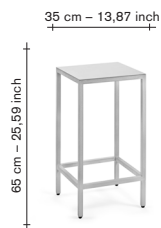

V9025201-800

finishing / colours

- aluminium - frame
- aluminium - top

360,00

297,52