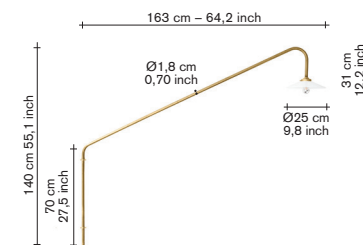

hanging lamp n°1 - brass

	finishing / colours	incl VAT	excl VAT
V9015014MD	● brass	1170,00	966,94