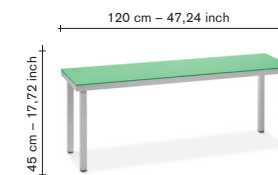

V9026203-500

finishing / colours
● aluminium - frame
● green - top

550,00

454,55