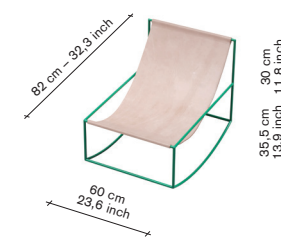

options:

the colour combinations of the fabrics and leather are carefully chosen and can not be customized.

no glides

furniture

rocking chair - leather

incl VAT

excl VAT

V9015018