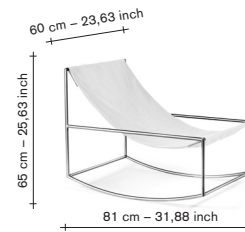

the colour combinations of the fabrics and leather are carefully chosen and can not be customized.

no glides

furniture

rocking chair - outdoor

incl VAT

excl VAT

V9025001-001

finishing / colours