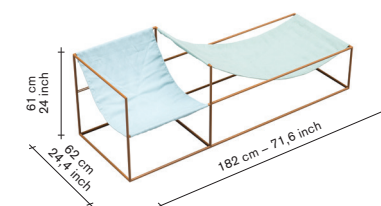

V9015017BG

finishing / colours

- laquered steel mustard - frame
- blue - seat left
- green - seat right

3300,00

2727,27

all prices are in euro