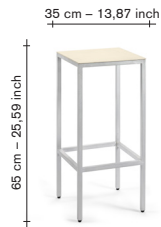

all prices are in euro

furniture

alu bar stool M

incl VAT excl VAT

V9025201-004

finishing / colours

- aluminium - frame
- ivory - top

360,00