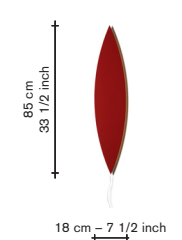

Tramonto 04

V9022103

finishing / colours

● dark red

640,00

528,93

V9022104

finishing / colours

● mirror

412,00

340,50