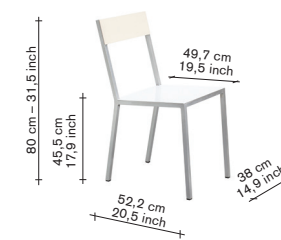

finishing / colours

- aluminium - frame
- curry - seat
- candy purple - back

465,00

384,30

furniture

alu chair

incl VAT excl VAT

V9016035G