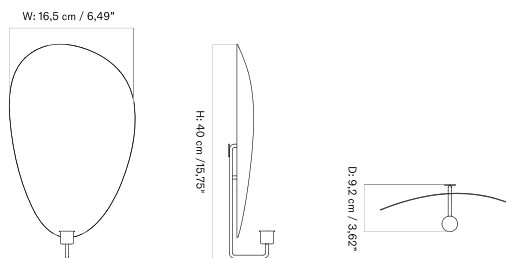

Flambeau Candle Holder - H40