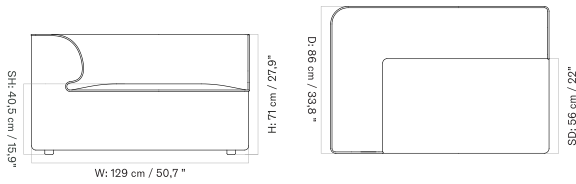

Chaise Longue 129

Corner 172

Corner 129