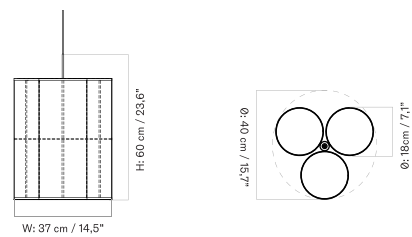

Cluster - Small