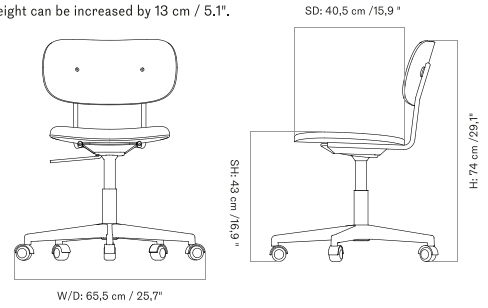

Fully Upholstered - With Arms

Fully Upholstered - Without Arms

Height can be increased by 13 cm / 5.1".

Height can be increased by 13 cm / 5.1".

Seat Upholstered - With Arms

Height can be increased by 13 cm / 5.1".

Seat Upholstered - Without Arms

Height can be increased by 13 cm / 5.1".

Un-Upholstered - With Arms

Height can be increased by 13 cm / 5.1".

Un-Upholstered - Without Arms

Height can be increased by 13 cm / 5.1".