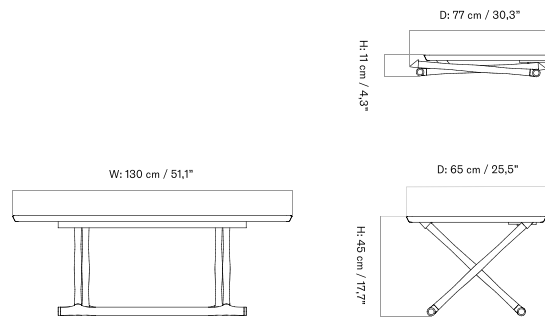

JÄGER LOUNGE TABLE
Designed by *Mogens Lassen*

[BACK TO START](#)

The Jäger Lounge Table is available in black oak, walnut, and natural oak, each featuring solid brass fittings.

JÄGER LOUNGE TABLE - *Prices in EUR*

Stock Item

MASTER SKU	PRODUCT	PRICE
71001-002022 Fact sheet	Oak, Black Stained	2.605 * 2.179,92
71001-002021 Fact sheet	Oak, Natural	2.605 * 2.179,92
71001-002023 Fact sheet	Walnut	2.895 * 2.422,59

Jäger Lounge Table