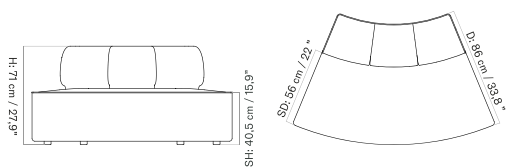

Convex Open Section 86