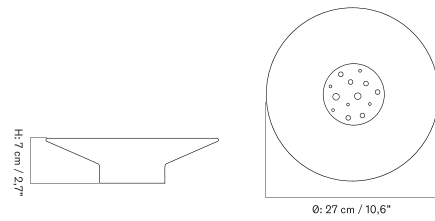

Hana Vase - H7