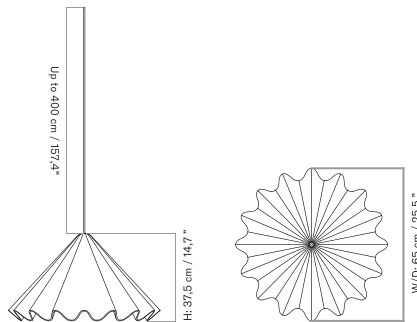

DANCING PENDANT
Designed by *Iskos-Berlin*

[BACK TO START](#)

Available in medium and large, the Dancing Pendant Lamp is an expressive statement piece made from recycled plastic bottles.

DANCING PENDANT - Prices in EUR

Stock Item

MASTER SKU	PRODUCT	PRICE
71212-001141 Fact sheet	Offwhite - EU / UK - Ø65 cm	725 * 606,69
71212-001142 Fact sheet	Offwhite - EU / UK - Ø95 cm	1.005 * 841

Dancing Pendant - Ø65