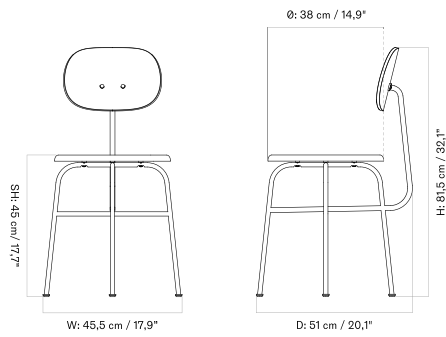

Un-Upholstered