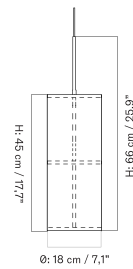

Single - Small