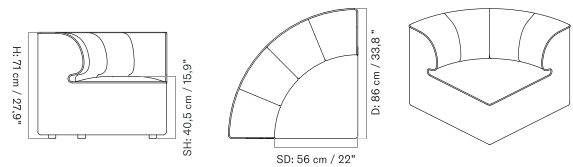

Concave Corner 86