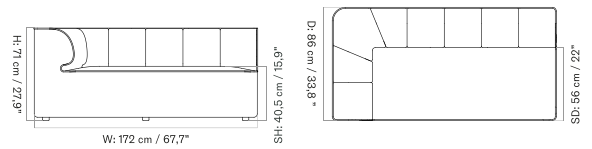

Open Section 86

Corner 86

Open Section 172

Corner 172

Open End 142

Concave Open Section 86

Convex Open Section 86

Chaise Longue 142