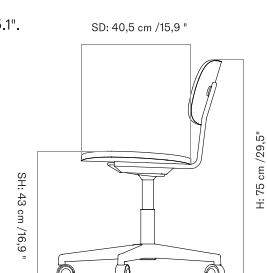

Fully Upholstered - With Arms

Fully Upholstered - Without Arms

Height can be increased by 13 cm / 5.1".

Height can be increased by 13 cm / 5.1".

Seat Upholstered - With Arms

Height can be increased by 13 cm / 5.1".

Seat Upholstered - Without Arms

Height can be increased by 13 cm / 5.1".

Un-Upholstered - With Arms

Height can be increased by 13 cm / 5.1".

Un-Upholstered - Without Arms

Height can be increased by 13 cm / 5.1".