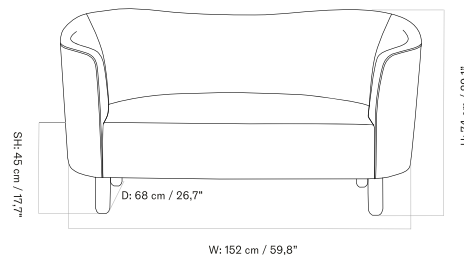

VARIANT TEXTILE	VARIANT LEATHER
Price Category 0 Textile - PC0T <i>Audo Bouclé, Audo / Autumn, Kvadrat / Logan, Yarn Collective</i>	Price Category 0 Leather - PC0L -
Price Category 1 Textile - PC1T <i>Baena, Limonta / Barnum Bouclé, Audo / Champion, Jab / Illusion, Nevotex / Remix, Kvadrat / Re-Wool, Kvadrat / Sienna, Limonta</i>	Price Category 1 Leather - PC1L <i>Dakar, Nevotex / Envy, Sørensen Leather / Ultra, Sørensen Leather / Aida, Nevotex</i>
Price Category 2 Textile - PC2T <i>Canvas, Kvadrat / Clay, Kvadrat / Fiord, Kvadrat / Hallingdal, Kvadrat / Keiga, Kvadrat / Moss, Kvadrat / Reflect, Kvadrat / Savanna, Kvadrat / Steelcut Trio, Kvadrat / Customer Own Material, Customer</i>	Price Category 2 Leather - PC2L <i>Dunes, Sørensen Leather / Nuance, Sørensen Leather / Customer Own Leather, Customer</i>
Price Category 3 Textile - PC3T <i>Cifrado, Kvadrat / Safire, Kvadrat / Serpentine, Kvadrat / Vidar, Kvadrat / Zero, Kvadrat</i>	Price Category 3 Leather - PC3L <i>Sheepskin Skandilock, Skandilock</i>

MINGLE SOFA - *Prices in EUR*

Production Time Ex. Freight: 6 weeks

MASTER SKU	PRODUCT	PC0T	PC1T	PC2T	PC3T	PC0L	PC1L	PC2L	PC3L
71201 Fact sheet	BASE: Oak, Solid, Dark Stained	4.625 * 3.870,29	5.155 4.313,81	5.665 4.740,59	5.975 5.000	-	7.775 6.506,28	8.745 7.317,99	9.695 8.112,97
71201 Fact sheet	BASE: Oak, Solid, Natural	4.625 * 3.870,29	5.155 4.313,81	5.665 4.740,59	5.975 5.000	-	7.775 6.506,28	8.745 7.317,99	9.695 8.112,97

Mingle Sofa