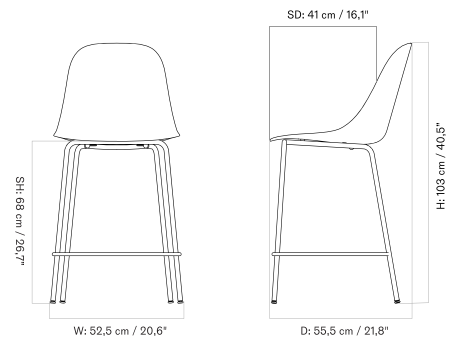

Upholstered