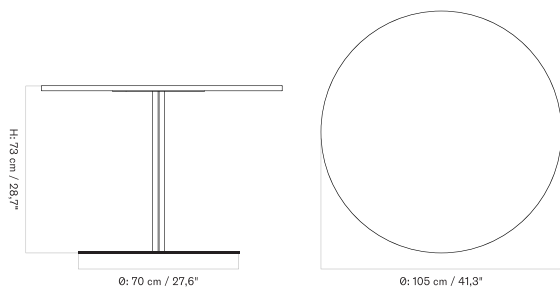

Ø80 - Star Base - Ceramic

Ø80 Cm - Star Base - Linoleum, Marble, Oak and Stone

Ø60 - Round Base - Linoleum, Marble, Oak and Stone

Ø60 - Star Base - Linoleum, Marble, Oak and Stone

Ø105 Cm - Round Base - Marble and Stone