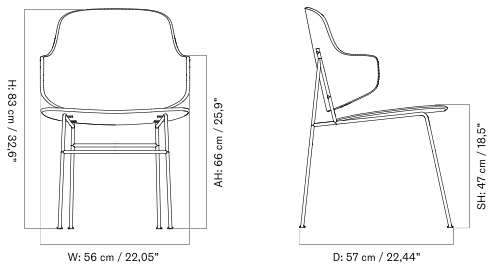

Un-Upholstered