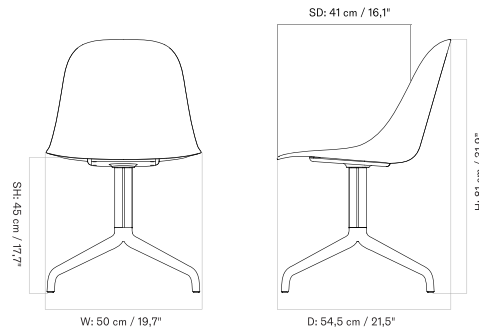

HARBOUR SIDE DINING CHAIR
 Designed by *Norm Architects*

BACK TO START

STAR BASE WITH CASTERS - *Prices in EUR*

Production Time Ex. Freight: 6 weeks

MASTER SKU	PRODUCT	PC0T	PC1T	PC2T	PC3T	PC0L	PC1L	PC2L	PC3L
71106 Fact sheet	BASE: Aluminium, Black	785 * 656,90	935 782,43	1.215 1.016,74	1.455 1.217,57	1.415 1.184,10	1.475 1.234,31	1.635 1.368,20	1.975 1.652,72
71106 Fact sheet	BASE: Aluminium, Polished	785 * 656,90	935 782,43	1.215 1.016,74	1.455 1.217,57	1.415 1.184,10	1.475 1.234,31	1.635 1.368,20	1.975 1.652,72

4-Legs Base - Wood

4-Legs Base - Wood - Upholstered

4-Legs Base - Steel

4-Legs Base - Steel - Upholstered

Star Base With Swivel

Star Base With Swivel - Upholstered

Star Base With Casters

Star Base With Casters - Unholstered