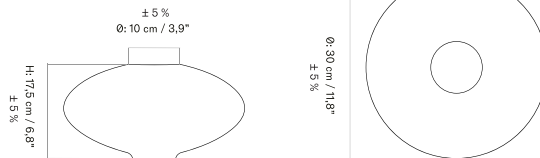

Stock Item

MASTER SKU	PRODUCT	PRICE
71193-001003 Fact sheet	Mango Wood, Brown	185 * 154,81

Surround Vase

The Pavot Collection includes a vase, a bowl, and a centerpiece.
 Each piece is aluminium-cast and hand-finished.