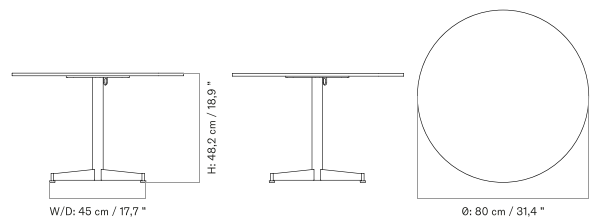

Ø80 - Linoleum, Marble, Oak and Stone