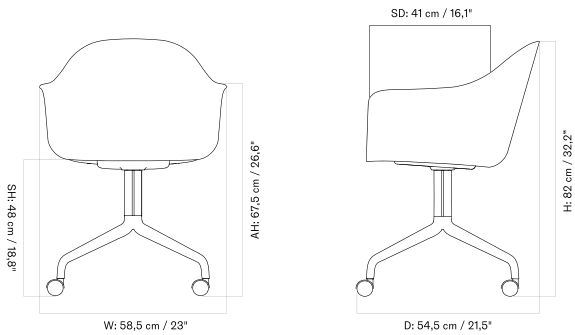

HARBOUR DINING CHAIR
Designed by *Norm Architects*

[BACK TO START](#)

STAR BASE WITH CASTERS - Prices in EUR

Production Time Ex. Freight: 6 weeks

MASTER SKU	PRODUCT	PC0T	PC1T	PC2T	PC3T	PC0L	PC1L	PC2L	PC3L
71103 Fact sheet	BASE: Aluminium, Black	935 * 782,43	1.085 907,95	1.405 1.175,73	1.695 1.418,41	1.495 1.251,05	1.635 1.368,20	1.915 1.602,51	2.305 1.928,87
71103 Fact sheet	BASE: Aluminium, Polished	935 * 782,43	1.085 907,95	1.405 1.175,73	1.695 1.418,41	1.495 1.251,05	1.635 1.368,20	1.915 1.602,51	2.305 1.928,87

Star Base With Swivel

Star Base With Return

4-Legs Base - Wood

4-Legs Base - Steel

Star Base With Casters

HARBOUR SIDE DINING CHAIR
Designed by *Norm Architects*

[BACK TO START](#)

The Harbour Side Dining Chair is available in a range of textiles and leathers. Offered with a wooden base, steel base, star base with castors, and star base with swivel or swivel with return. The star base comes in black or polished aluminium, and the wooden base is available in three finishes: natural oak, dark stained oak, and black oak.