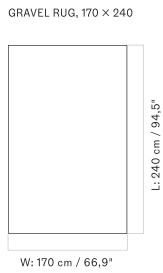

GRAVEL RUG
Designed by *Nina Bruun*

[BACK TO START](#)

Available in two sizes and two natural tones, the Gravel Rug is handwoven from undyed wool with cotton edges.

GRAVEL RUG - *Prices in EUR*

Stock Item

MASTER SKU	PRODUCT	PRICE
71002-000404 Fact sheet	170 x 240 cm - Ivory	1.305 * 1.092,05
71002-000401 Fact sheet	200 x 300 cm - Grey	1.455 * 1.217,57
71002-000402 Fact sheet	200 x 300 cm - Ivory	1.455 * 1.217,57

Gravel Rug - 170 x 240 cm