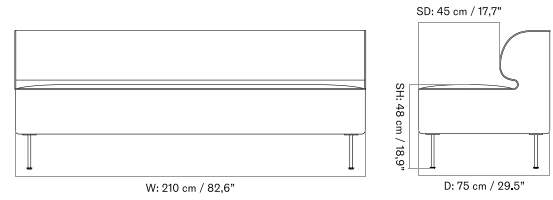

Open Section 210