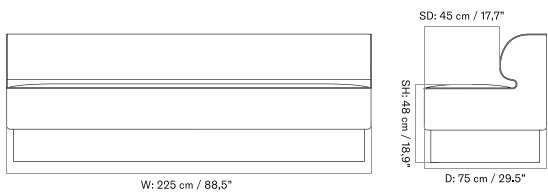

Open Section 225 - Plateau