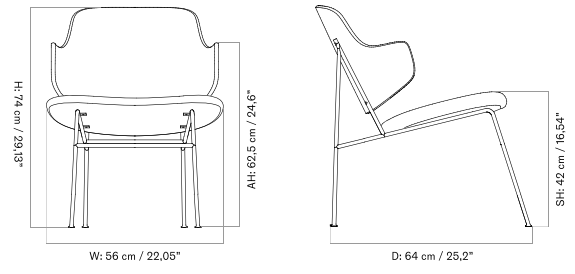

THE PENGUIN LOUNGE CHAIR
Designed by *Ib Kofod-Larsen Design*

BACK TO START

Fully Upholstered

Seat Upholstered

Un-Upholstered

THE PENGUIN ROCKING CHAIR
Designed by *Ib Kofod-Larsen Design*

[BACK TO START](#)