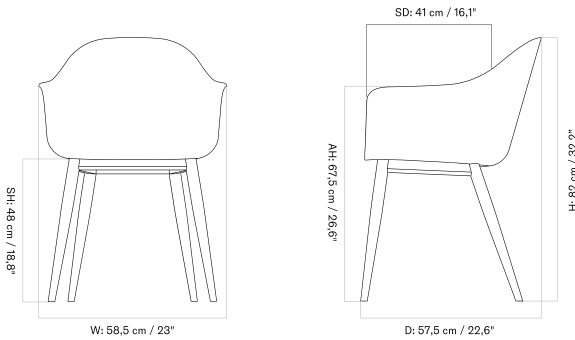

4-Legs Base - Wood