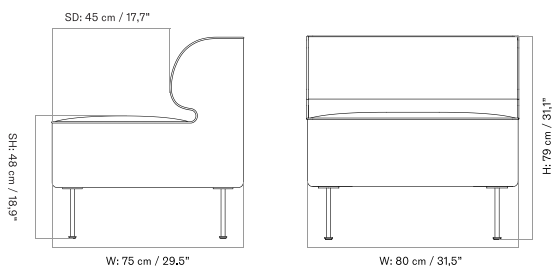

Open section 80