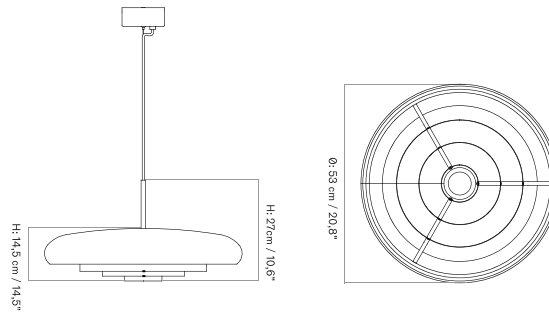

RESONANT PENDANT

Designed by *Alf Svensson & Yngvar Sandström*

[BACK TO START](#)

The Resonant Pendant is shaped from polished brass into four concentric shades that direct glare-free light downwards.

RESONANT PENDANT - Prices in EUR

Stock Item

MASTER SKU	PRODUCT	PRICE
71122-001295	Brass, Polished - EU / UK	1.835
Fact sheet		* 1.535,56

Resonant Pendant