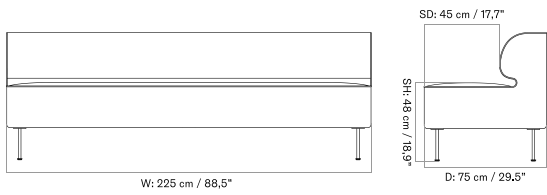

Open Section 225