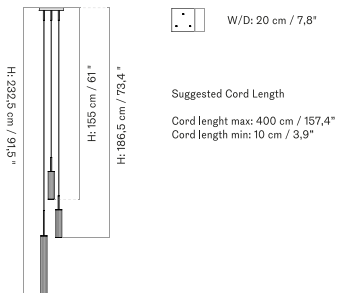

Cluster - H24, H48