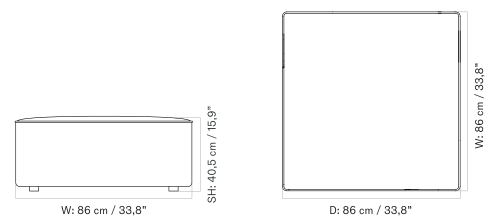

Open Section 86

Corner 86

Open End 129

Pouf 86

Chaise Longue 129

Corner 172

Corner 129

EAVE MODULAR SOFA 75, MODULE
Designed by *Norm Architects*