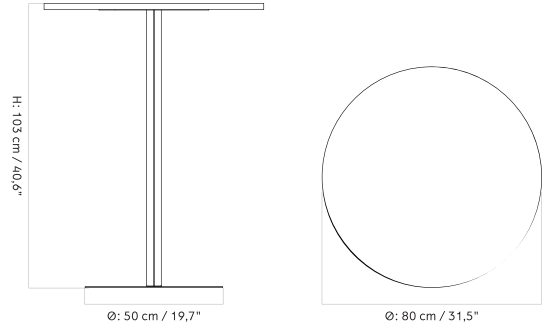

Ø80 Cm - Star Base - Linoleum, Marble, Oak and Stone