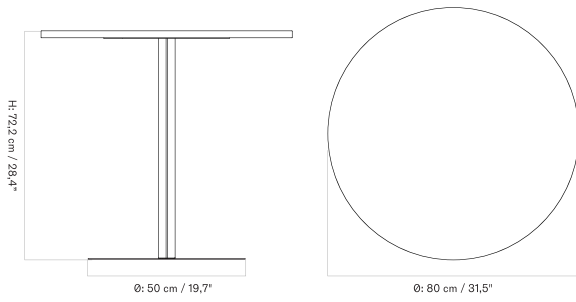

70X60 Cm - Round Base - Ceramic

70X60 Cm - Round Base - Linoleum, Marble, Oak and Stone

70X60 Cm - Star Base - Ceramic

70X60 Cm - Star Base - Linoleum, Marble, Oak and Stone

Ø80 Cm - Round Base - Ceramic

Ø80 Cm - Round Base - Linoleum, Marble, Oak and Stone