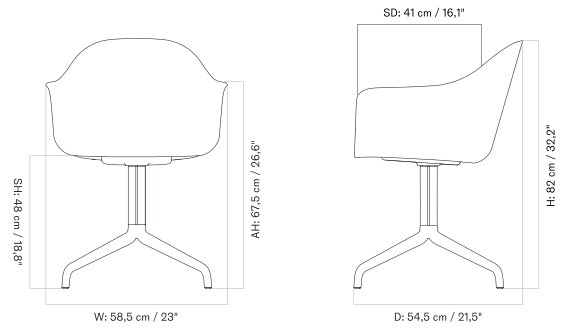

Star Base With Return