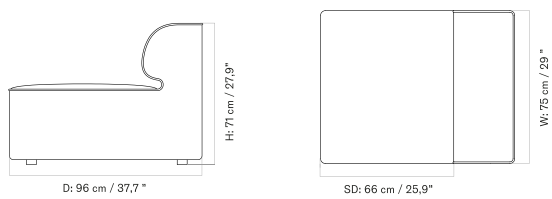

Open End 144

Corner 144

Open Section 96

Corner 96

Corner 192

Pouf 96

Chaise Longue 144

The Eave collection comes in a variation of individual modules along with a selection of pre-configured combinations, available in a wide range of upholstery.