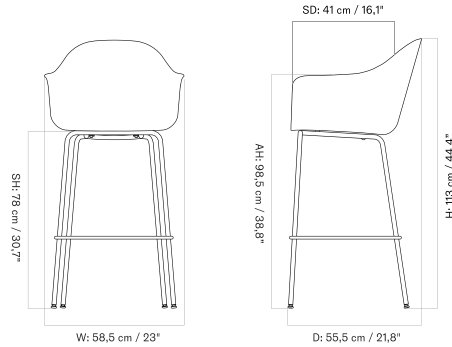

[BACK TO START](#)

The Harbour Bar Chair is available in a range of textiles and leathers and features a black powder-coated base with a crossbar.

SPEC OPTIONS - *Price Category*

VARIANT TEXTILE	VARIANT LEATHER
Price Category 0 Textile - PC0T <i>Audo Bouclé, Audo / Logan, Yarn Collective / Autumn, Kvadrat / Parcot, Limonta</i>	Price Category 0 Leather - PC0L <i>Sierra, Camo</i>
Price Category 1 Textile - PC1T <i>Baena, Limonta / Barnum Bouclé, Audo / Champion, Jab / Illusion, Nevotex / Remix, Kvadrat / Re-Wool, Kvadrat / Sienna, Limonta</i>	Price Category 1 Leather - PC1L <i>Aida, Nevotex / Dakar, Nevotex / Ultra, Sørensen Leather</i>
Price Category 2 Textile - PC2T <i>Canvas, Kvadrat / Clay, Kvadrat / Fiord, Kvadrat / Hallingdal, Kvadrat / Keiga, Kvadrat / Moss, Kvadrat / Reflect, Kvadrat / Savanna, Kvadrat / Steelcut Trio, Kvadrat / Customer Own Material, Customer</i>	Price Category 2 Leather - PC2L <i>Dunes, Sørensen Leather / Nuance, Sørensen Leather / Customer Own Leather, Customer</i>
Price Category 3 Textile - PC3T <i>Cifrado, Kvadrat / Safire, Kvadrat / Serpentine, Kvadrat / Vidar, Kvadrat / Zero, Kvadrat</i>	Price Category 3 Leather - PC3L -

HARBOUR BAR CHAIR - *Prices in EUR*

Production Time Ex. Freight: 6 weeks

MASTER SKU	PRODUCT	PC0T	PC1T	PC2T	PC3T	PC0L	PC1L	PC2L	PC3L
71105	BASE: Steel, Black	725	865	1.115	1.345	1.105	1.295	1.495	1.815
<u>Fact sheet</u>		* 606,69	723,85	933,05	1.125,52	924,69	1.083,68	1.251,05	1.518,83

Harbour Bar Chair