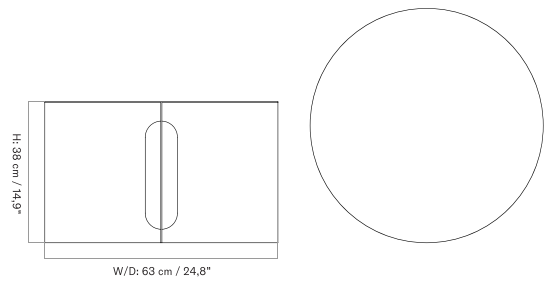

Ø40 Cm

Ø63 Cm

Ø50 Cm

ANDROGYNE SIDE TABLE TOP
Designed by *Danielle Siggerud*

[BACK TO START](#)

Available in Ø42 and Ø65, the Androgyne Side Table Top is designed to pair with the Androgyne Side Table in steel and comes in five marble varieties.