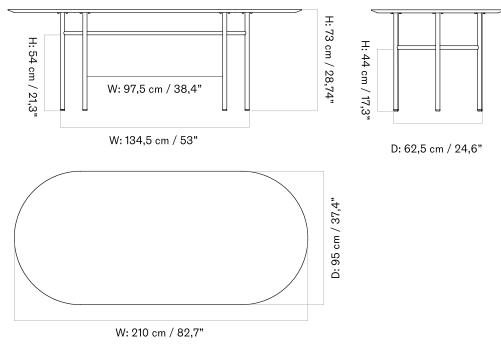

Ø120

Ø138

210 X 95 Cm

200 X 90 Cm

ANDROGYNE DINING TABLE
Designed by *Danielle Siggerud*

[BACK TO START](#)

The Androgyne Dining Table features a wood base in natural oak or dark stained oak. The table is available in round or rectangular versions, each in two sizes. Round table tops come in wood, stone, and marble. Rectangular table tops are available in natural oak and dark stained oak.