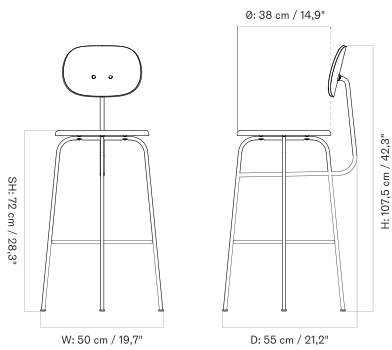

Un-Upholstered