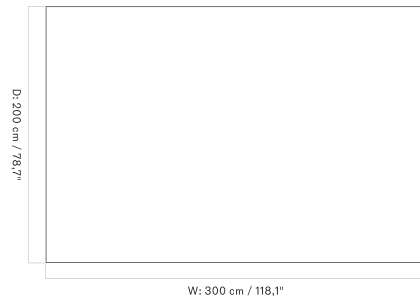

Houkime Rug - 200 x 300 cm