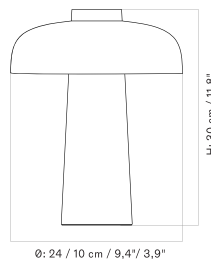

REVERSE TABLE LAMP
Designed by *Aleksandar Lazic*

[BACK TO START](#)

The Reverse Table Lamp is available in two variations: a sand-coloured travertine base with a bronzed aluminium shade, and a white Carrara marble base with a glossy black aluminium shade – both featuring a dimmable LED light source.

REVERSE TABLE LAMP - Prices in EUR

Stock Item

MASTER SKU	PRODUCT	PRICE
71127-001329 Fact sheet	Marble, Carrara/Alu., Black - EU / US / UK	615 * 514,64
71127-001330 Fact sheet	Travertine, Sand/Alu., Bronzed - EU / US / UK	645 * 539,75

Reverse Table Lamp