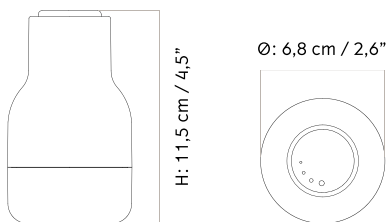

BOTTLE GRINDER
Designed by *Norm Architects*

[BACK TO START](#)

The Bottle Grinder is available in various combinations of colours and materials, including lids in stainless steel, walnut, and beech wood. Also available in a small version.

LARGE - Prices in EUR

Stock Item

MASTER SKU	PRODUCT	PRICE
71190-000754 Fact sheet	Large - Ash, Carbon / Beech	75 * 62,76
71190-000756 Fact sheet	Large - Ash, Carbon / Steel	75 * 62,76
71190-000753 Fact sheet	Large - Ash, Carbon / Walnut	75 * 62,76
71190-001000 Fact sheet	Large - Barley / Walnut	75 * 62,76
71190-000752 Fact sheet	Large - Blues / Beech	75 * 62,76
71190-000879 Fact sheet	Large - Brass, Bronzed / Walnut	135 * 112,97
71190-000758 Fact sheet	Large - Brass, Brushed / Walnut	135 * 112,97
71190-000751 Fact sheet	Large - Ceramic, Sand / Walnut	155 * 129,71
71190-000755 Fact sheet	Large - Hunting Green, Beige / Walnut	75 * 62,76
71190-000757 Fact sheet	Large - Nudes / Walnut	75 * 62,76

SMALL - Prices in EUR

Stock Item

MASTER SKU	PRODUCT	PRICE
71190-000749 Fact sheet	Small - Ash, Carbon / Beech	65 * 54,39
71190-000748 Fact sheet	Small - Blues / Beech	65 * 54,39
71190-000750 Fact sheet	Small - Hunting Green, Beige / Walnut	65 * 54,39

Bottle grinder mini