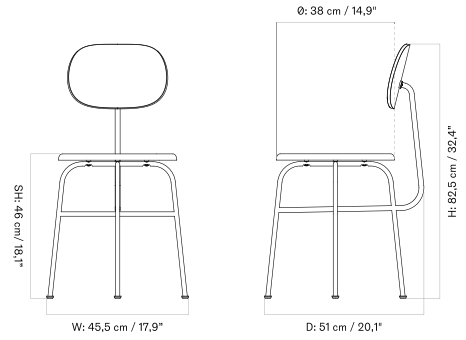

Fully Upholstered