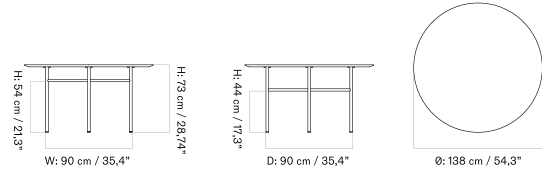

Ø120

Ø138

210 X 95 Cm

200 X 90 Cm

ANDROGYNE DINING TABLE
Designed by *Danielle Siggerud*

[BACK TO START](#)

The Androgyne Dining Table features a wood base in natural oak or dark stained oak. The table is available in round or rectangular versions, each in two sizes. Round table tops come in wood, stone, and marble. Rectangular table tops are available in natural oak and dark stained oak.