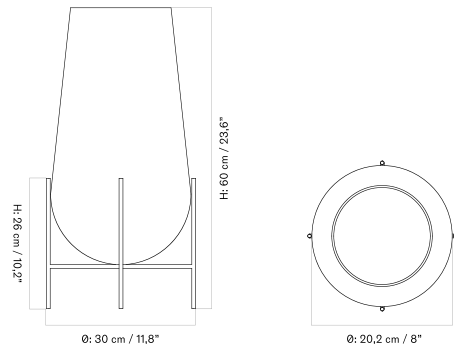

Echasse Collection - Vase Large