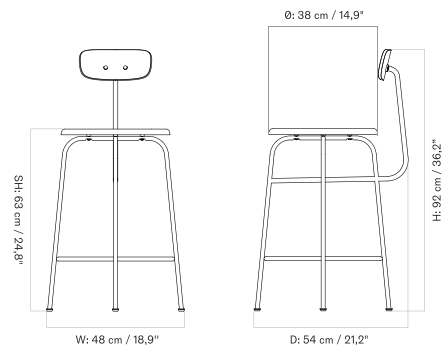

Un-Upholstered

* PRICES EXCL. VAT

PRICE LIST 2026, EUR