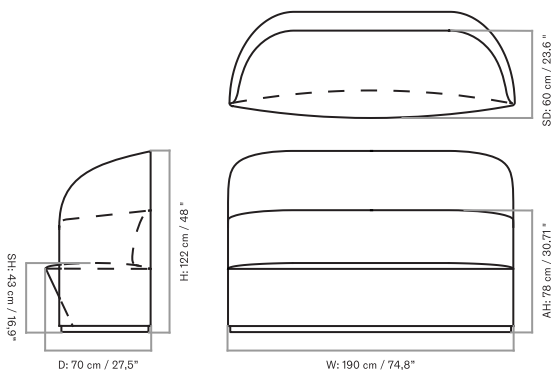

The Tearoom Sofa is available in a range of textiles and offered in a high back version, with the option to add a power outlet.

SPEC OPTIONS - Price Category

VARIANT TEXTILE	VARIANT LEATHER
Price Category 0 Textile - PC0T <i>Audo Bouclé, Audo / Autumn, Kvadrat / Logan, Yarn Collective / Parcot, Limonta</i>	Price Category 0 Leather - PC0L -
Price Category 1 Textile - PC1T <i>Baena, Limonta / Barnum Bouclé, Audo / Champion, Jab / Illusion, Nevotex / Remix, Kvadrat / Re-Wool, Kvadrat / Sienna, Limonta</i>	Price Category 1 Leather - PC1L -
Price Category 2 Textile - PC2T <i>Canvas, Kvadrat / Clay, Kvadrat / Fiord, Kvadrat / Hallingdal, Kvadrat / Keiga, Kvadrat / Moss, Kvadrat / Reflect, Kvadrat / Savanna, Kvadrat / Steelcut Trio, Kvadrat / Customer Own Material, Customer</i>	Price Category 2 Leather - PC2L -
Price Category 3 Textile - PC3T <i>Cifrado, Kvadrat / Safire, Kvadrat / Serpentine, Kvadrat / Vidar, Kvadrat / Zero, Kvadrat</i>	Price Category 3 Leather - PC3L -

HIGH BACK - Prices in EUR

Production Time Ex. Freight: 6 weeks

MASTER SKU	PRODUCT	PC0T	PC1T	PC2T	PC3T	PC0L	PC1L	PC2L	PC3L
71112	EDITION: High Back	4.595	5.235	5.885	6.535	-	-	-	-
Fact sheet		* 3.845,19	4.380,75	4.924,69	5.468,62				

LOW BACK - Prices in EUR

Production Time Ex. Freight: 6 weeks

MASTER SKU	PRODUCT	PC0T	PC1T	PC2T	PC3T	PC0L	PC1L	PC2L	PC3L
71112	EDITION: Low Back	3.785	4.415	5.065	5.565	-	-	-	-
Fact sheet		* 3.167,36	3.694,56	4.238,49	4.656,90				

High Back