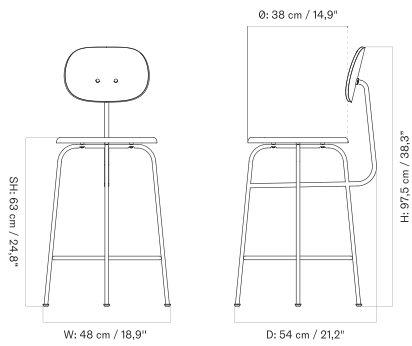

Un-Upholstered