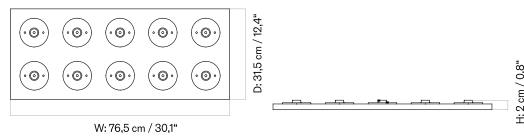

CHARGING BOARD
Designed by *Audo Copenhagen*

[BACK TO START](#)

The Charging Board is crafted from powder-coated steel and includes 10 integrated magnetic power ports compatible with most of our portable lamps.

CHARGING BOARD - *Prices in EUR*

Stock Item

MASTER SKU	PRODUCT	PRICE
71053-001226	Black - EU	865
Fact sheet		* 723,85

Charging Board