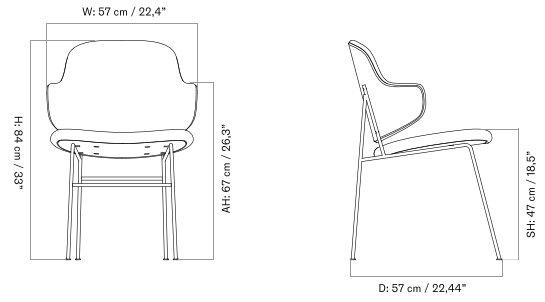

Fully Upholstered