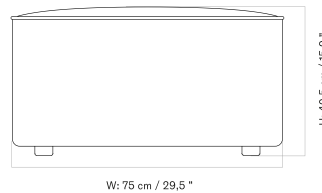

EAVE MODULAR SOFA 75, MODULE
Designed by *Norm Architects*

[BACK TO START](#)

Available in a wide range of upholstery options, the Eave Modular Pouf 75 is part of the Eave collection and designed to extend the Eave Modular Sofa 86, Open Section module, as a Chaise Longue.

SPEC OPTIONS - *Price Category*

VARIANT TEXTILE	VARIANT LEATHER
Price Category 0 Textile - PC0T <i>Audo Bouclé, Audo / Autumn, Kvadrat / Logan, Yarn Collective / Parcot, Limonta</i>	Price Category 0 Leather - PC0L -
Price Category 1 Textile - PC1T <i>Baena, Limonta / Barnum Bouclé, Audo / Champion, Jab / Illusion, Nevotex / Remix, Kvadrat / Re-Wool, Kvadrat / Sienna, Limonta</i>	Price Category 1 Leather - PC1L -
Price Category 2 Textile - PC2T <i>Canvas, Kvadrat / Clay, Kvadrat / Fiord, Kvadrat / Hallingdal, Kvadrat / Keiga, Kvadrat / Moss, Kvadrat / Reflect, Kvadrat / Savanna, Kvadrat / Steelcut Trio, Kvadrat / Customer Own Material, Customer</i>	Price Category 2 Leather - PC2L -
Price Category 3 Textile - PC3T <i>Cifrado, Kvadrat / Safire, Kvadrat / Serpentine, Kvadrat / Vidar, Kvadrat / Zero, Kvadrat</i>	Price Category 3 Leather - PC3L -

EAVE MODULAR SOFA 75, MODULE - *Prices in EUR*

Production Time Ex. Freight: 6 weeks

MASTER SKU	PRODUCT	PC0T	PC1T	PC2T	PC3T	PC0L	PC1L	PC2L	PC3L
71064	EDITION: Pouf 75	945	1.105	1.395	1.515	-	-	-	-
Fact sheet		*790,79	924,69	1.167,36	1.267,78				

Eave Modular Sofa 75, Module