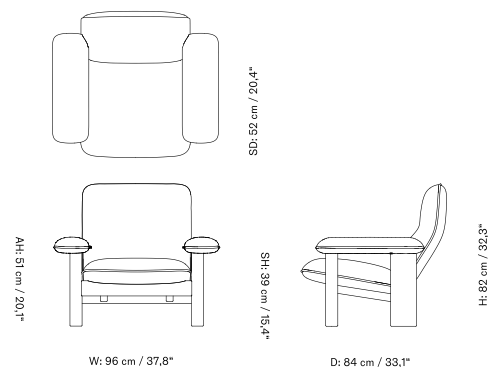

Low Back

High Back

* PRICES EXCL. VAT

PRICE LIST 2026, EUR

KNITTING LOUNGE CHAIR
Designed by *Ib Kofod-Larsen Design*

[BACK TO START](#)

The Knitting Lounge Chair is available in a range of textiles, leathers, and sheepskin upholstery, and comes in four finishes: natural oak, dark stained oak, black oak, and walnut.