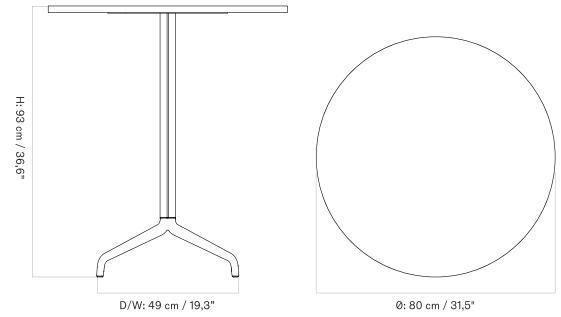

Ø60 Cm - Star Base