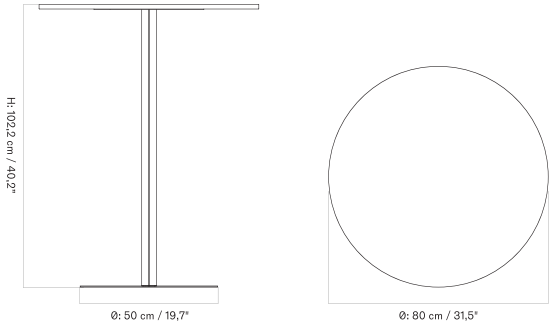

70 X 60 Cm - Round Base - Ceramic

70 X 60 Cm - Round Base - Linoleum, Marble, Oak and Stone

70 X 60 Cm - Star Base - Ceramic

70 X 60 Cm - Star Base - Linoleum, Marble, Oak and Stone

Ø80 Cm - Round Base - Ceramic