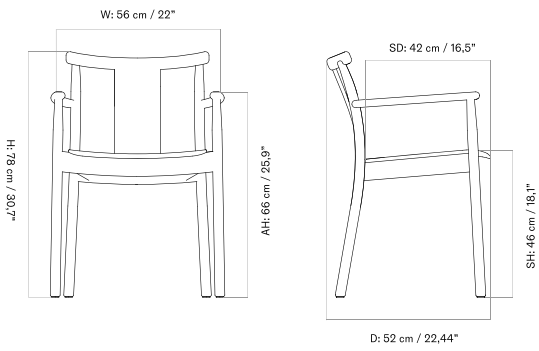

Un-Upholstered - With Arms