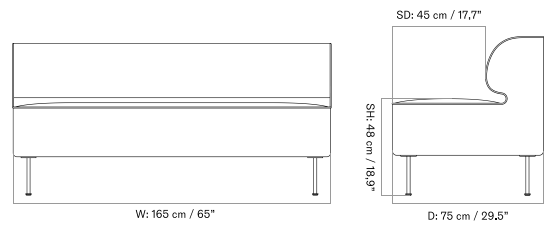

Open Section 165