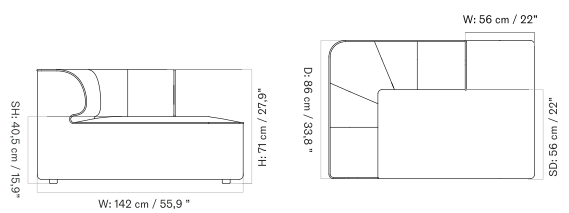

Chaise Longue 142