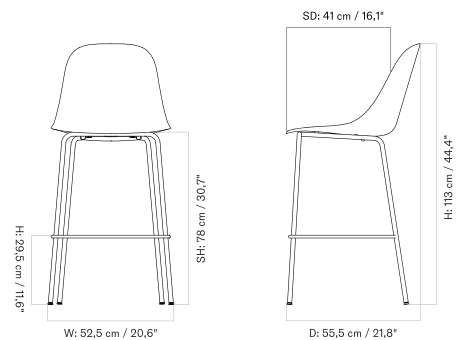

Upholstered