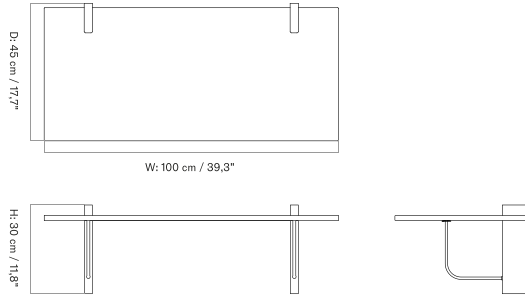

Corbel Desk

The Co Table is available in two sizes and offered in two versions: chrome with crème laminate and black steel with terra laminate.

140 X 70 CM - *Prices in EUR*

Stock Item

MASTER SKU	PRODUCT	PRICE
71146-001998 Fact sheet	Steel, Black - Laminate, Terra - 140 x 70 cm - With cable management	1.725 *1.443,51
71146-002019 Fact sheet	Steel, Black - Laminate, Terra - 140 x 70 cm - Without cable management	1.515 *1.267,78
71146-001999 Fact sheet	Steel, Chromed - Laminate, Crème - 140 x 70 cm - With cable management	1.725 *1.443,51
71146-001995 Fact sheet	Steel, Chromed - Laminate, Crème - 140 x 70 cm - Without cable management	1.515 *1.267,78