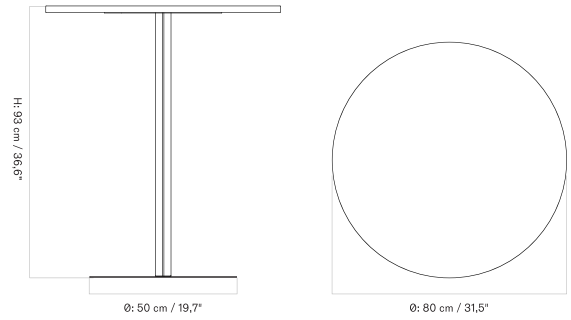

Ø80 Cm - Star Base - Linoleum, Marble, Oak and Stone