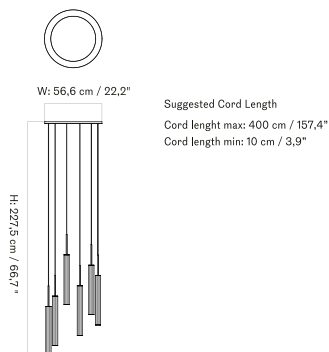

Tubulaire Chandelier - 6