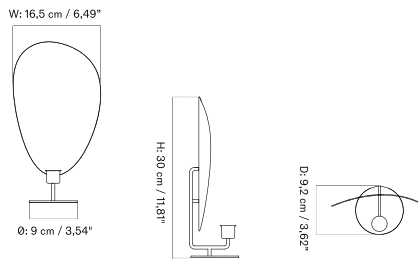

FLAMBEAU CANDLE HOLDER
Designed by *Kroeyer-Saetter-Lassen*

[BACK TO START](#)

The Flambeau Candle Holder comes in both wall and table versions, each offered in various heights and finishes.

FLAMBEAU CANDLE HOLDER - *Prices in EUR*

Stock Item

MASTER SKU	PRODUCT	PRICE
71039-000922 Fact sheet	Table - H30 cm - Brass, Black	145 * 121,34
71039-000920 Fact sheet	Table - H34 cm - Brass, Black	185 * 154,81
71039-000924 Fact sheet	Wall - H40 cm - Brass, Black	195 * 163,18

Flambeau Candle Holder - H30