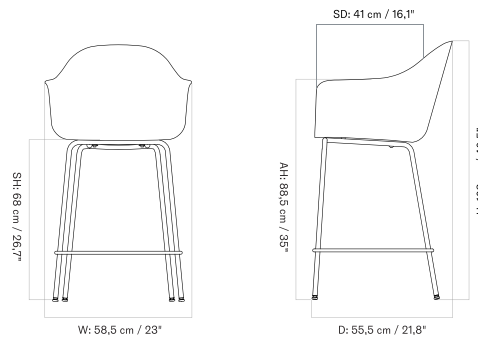

[BACK TO START](#)

The Harbour Counter Chair is available in a range of textiles and leathers and features a black powder-coated base with a crossbar.

SPEC OPTIONS - *Price Category*

VARIANT TEXTILE	VARIANT LEATHER
Price Category 0 Textile - PC0T <i>Audo Bouclé, Audo / Logan, Yarn Collective / Autumn, Kvadrat / Parcot, Limonta</i>	Price Category 0 Leather - PC0L <i>Sierra, Camo</i>
Price Category 1 Textile - PC1T <i>Baena, Limonta / Barnum Bouclé, Audo / Champion, Jab / Illusion, Nevotex / Remix, Kvadrat / Re-Wool, Kvadrat / Sienna, Limonta</i>	Price Category 1 Leather - PC1L <i>Aida, Nevotex / Dakar, Nevotex / Ultra, Sørensen Leather</i>
Price Category 2 Textile - PC2T <i>Canvas, Kvadrat / Clay, Kvadrat / Fiord, Kvadrat / Hallingdal, Kvadrat / Keiga, Kvadrat / Moss, Kvadrat / Reflect, Kvadrat / Savanna, Kvadrat / Steelcut Trio, Kvadrat / Customer Own Material, Customer</i>	Price Category 2 Leather - PC2L <i>Dunes, Sørensen Leather / Nuance, Sørensen Leather / Customer Own Leather, Customer</i>
Price Category 3 Textile - PC3T <i>Cifrado, Kvadrat / Safire, Kvadrat / Serpentine, Kvadrat / Vidar, Kvadrat / Zero, Kvadrat</i>	Price Category 3 Leather - PC3L -

HARBOUR COUNTER CHAIR - *Prices in EUR*

Production Time Ex. Freight: 6 weeks

MASTER SKU	PRODUCT	PC0T	PC1T	PC2T	PC3T	PC0L	PC1L	PC2L	PC3L
71104	BASE: Steel, Black	725	865	1.085	1.345	1.105	1.325	1.495	1.815
<u>Fact sheet</u>		* 606,69	723,85	907,95	1.125,52	924,69	1.108,79	1.251,05	1.518,83

Harbour Counter Chair