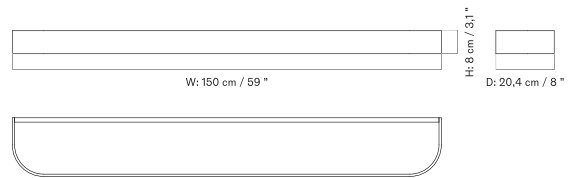

Rack - 50

Rack - 79

Shelf/Rack

Shelf - 150

Shelf - 50

Shelf - 79

The Gridy Fungi Shelf comes in three sizes and is available in a variety of oak finishes.

LARGE - Prices in EUR