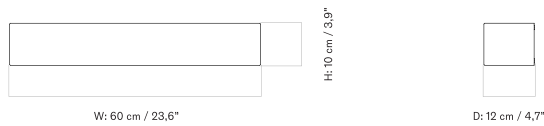

PLINTH SHELF
Designed by *Norm Architects*

[BACK TO START](#)

The Plinth Shelf is crafted from either Grey Kendzo marble or Kunis Breccia stone, designed to match the rest of the Plinth Table Collection.

PLINTH SHELF - *Prices in EUR*

Stock Item

MASTER SKU	PRODUCT	PRICE
71010-002142 Fact sheet	Marble, Grey Kendzo	425 * 355,65
71010-002141 Fact sheet	Stone, Kunis Breccia	445 * 372,38

Plinth Shelf