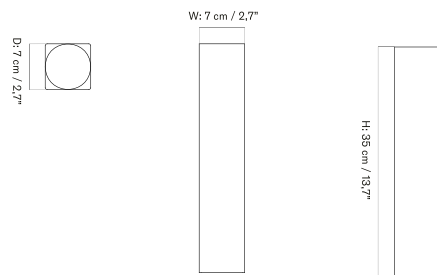

Ignus Flameless Candle - H35