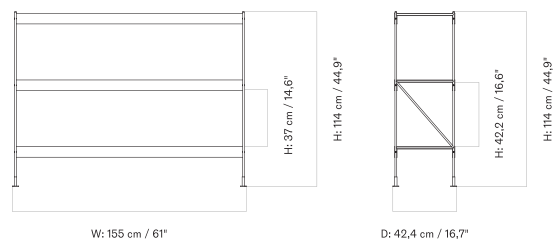

The Zet Storage System is a modular shelving solution offered in multiple configurations, with options for size and frame colour. Shelves are available in natural oak, dark stained oak, or black oak finishes.

H158 CM - Prices in EUR

Stock Item

MASTER SKU	PRODUCT	PRICE
71015-002188 Fact sheet	Steel, Black - Oak, Veneer, Black - H158 cm	1.525 *1.276,15
71015-002189 Fact sheet	Steel, Black - Oak, Veneer, Dark Stained - H158 cm	1.525 *1.276,15
71015-002187 Fact sheet	Steel, Black - Oak, Veneer, Natural - H158 cm	1.525 *1.276,15

H114 CM - Prices in EUR

Stock Item

MASTER SKU	PRODUCT	PRICE
71015-002182 Fact sheet	Steel, Black - Oak, Veneer, Black - H114 cm	1.385 *1.159
71015-002183 Fact sheet	Steel, Black - Oak, Veneer, Dark Stained - H114 cm	1.385 *1.159
71015-002181 Fact sheet	Steel, Black - Oak, Veneer, Natural - H114 cm	1.385 *1.159

H70 CM - Prices in EUR

Stock Item

MASTER SKU	PRODUCT	PRICE
71015-002170 Fact sheet	Steel, Black - Oak, Veneer, Black - H70 cm	945 *790,79
71015-002171 Fact sheet	Steel, Black - Oak, Veneer, Dark Stained - H70 cm	945 *790,79
71015-002169 Fact sheet	Steel, Black - Oak, Veneer, Natural - H70 cm	945 *790,79

H158

H114