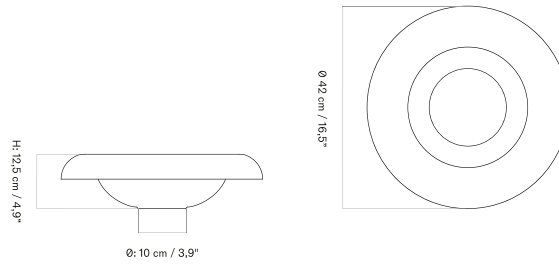

ROND BOWL
Designed by *Colin King Studio LLC*

[BACK TO START](#)

The Rond Bowl is a sculptural object crafted from beech wood and is food-approved.

ROND BOWL - *Prices in EUR*

Stock Item

MASTER SKU	PRODUCT	PRICE
71045-000895	Beech	365
Fact sheet		* 305,44

Rond Bowl