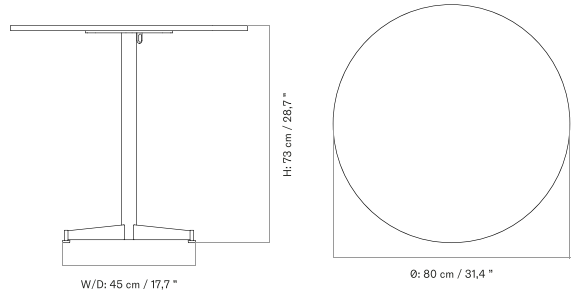

Ø80 Cm - Ceramic

Ø80 Cm - Linoleum, Marble, Oak and Stone

70X60 Cm - Ceramic

70X60 Cm - Linoleum, Marble, Oak and Stone

Ø60 Cm - Linoleum, Marble, Oak and Stone

FURNITURE

Tables

BAR & COUNTER TABLES