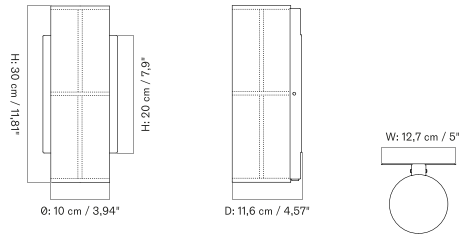

Stock Item

MASTER SKU	PRODUCT	PRICE
71203-001429	Textile, Raw - EU	245
Fact sheet		* 205,02

Hashira Wall Lamp

REVERSE WALL LAMP
Designed by *Aleksandar Lazic*

[BACK TO START](#)

Featuring a curved bronzed aluminium shade and an untreated stone base, the Reverse Wall Lamp is dimmable. The dimmer is integrated on the knob or enabled when hardwired, depending on the version.