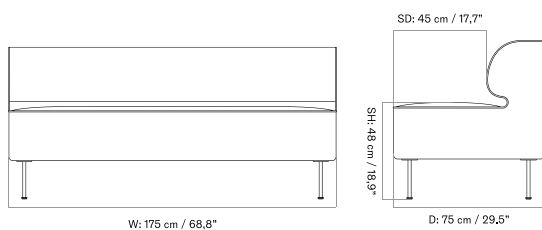

Open Section 175