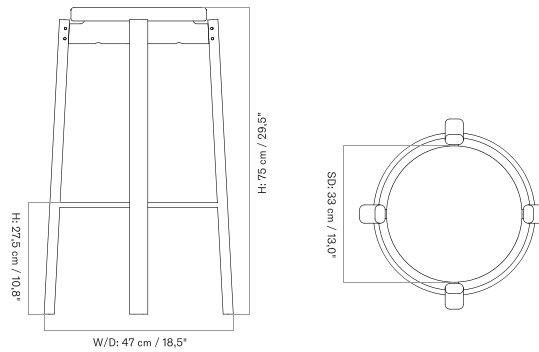

PASSAGE BAR STOOL
Designed by *Kroeyer-Saetter-Lassen*

[BACK TO START](#)

The Passage Bar Stool is available in natural oak and dark stained oak and features a steel footing. The stool is stackable.

PASSAGE BAR STOOL - *Prices in EUR*

Stock Item

MASTER SKU	PRODUCT	PRICE
71277-017383 Fact sheet	Un-Upholstered - Oak, Solid, Dark Stained - Steel, Solid, Stainless	545 * 456,07
71277-017382 Fact sheet	Un-Upholstered - Oak, Solid, Natural - Steel, Solid, Stainless	545 * 456,07

Passage Bar Stool