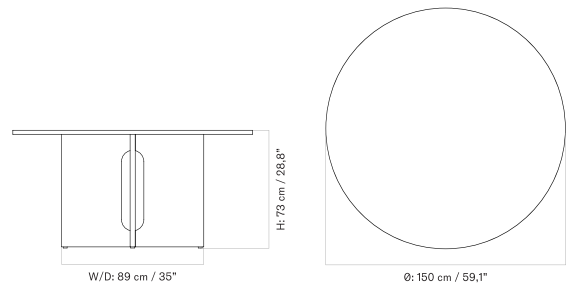

Ø120 Cm

Ø150 Cm

278 X 109 Cm

210 X 109 Cm