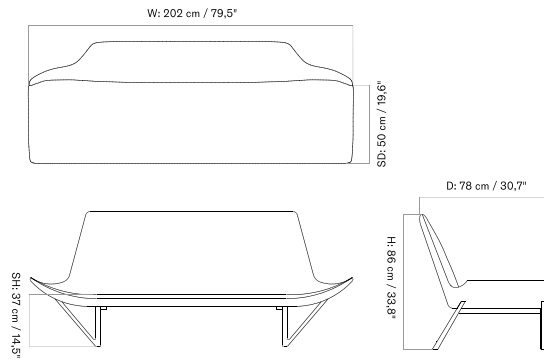

PAGODE SOFA

[BACK TO START](#)

Designed by *Tove & Edvard Kindt-Larsen*

The Pagode Sofa is available in a range of textiles and features legs in either natural oak or walnut.

SPEC OPTIONS - *Price Category*

VARIANT TEXTILE	VARIANT LEATHER
Price Category 0 Textile - PC0T <i>Audo Bouclé, Audo / Logan, Yarn Collective</i>	Price Category 0 Leather - PC0L -
Price Category 1 Textile - PC1T <i>Baena, Limonta / Barnum Bouclé, Audo / Champion, Jab / Remix, Kvadrat / Re-Wool, Kvadrat / Sienna, Limonta</i>	Price Category 1 Leather - PC1L -
Price Category 2 Textile - PC2T <i>Canvas, Kvadrat / Clay, Kvadrat / Fiord, Kvadrat / Hallingdal, Kvadrat / Keiga, Kvadrat / Moss, Kvadrat / Reflect, Kvadrat / Savanna, Kvadrat / Steelcut Trio, Kvadrat / Customer Own Material, Customer</i>	Price Category 2 Leather - PC2L -
Price Category 3 Textile - PC3T <i>Cifrado, Kvadrat / Safire, Kvadrat / Serpentine, Kvadrat / Vidar, Kvadrat / Zero, Kvadrat</i>	Price Category 3 Leather - PC3L -

PAGODE SOFA - *Prices in EUR*

Production Time Ex. Freight: 6 weeks

MASTER SKU	PRODUCT	PC0T	PC1T	PC2T	PC3T	PC0L	PC1L	PC2L	PC3L
71167 Fact sheet	BASE: Oak, Solid, Natural	5.515 * 4.615,06	5.795 4.849,37	6.095 5.100,42	6.385 5.343,10	-	-	-	-
71167 Fact sheet	BASE: Walnut, Solid	5.935 * 4.966,53	6.235 5.217,57	6.525 5.460,25	6.805 5.694,56	-	-	-	-

Pagode Sofa