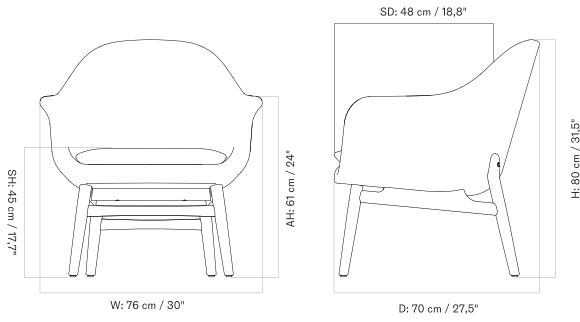

4-Legs Base