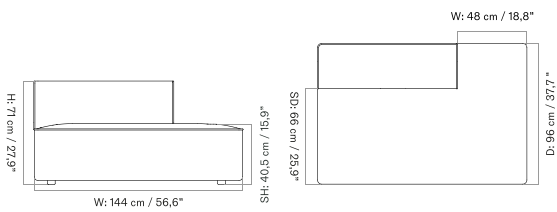

POUF 96 - Prices in EUR

Production Time Ex. Freight: 6 weeks

MASTER SKU	PRODUCT	PC0T	PC1T	PC2T	PC3T	PC0L	PC1L	PC2L	PC3L
71062	EDITION: Pouf 96	1.155	1.305	1.625	1.765	-	-	-	-
Fact sheet		* 966,53	1.092,05	1.359,83	1.476,99				

CHAISE LONGUE 144 - Prices in EUR

Production Time Ex. Freight: 6 weeks

MASTER SKU	PRODUCT	PC0T	PC1T	PC2T	PC3T	PC0L	PC1L	PC2L	PC3L
71062	EDITION: Chaise Longue 144	2.165	2.415	2.705	2.995	-	-	-	-
Fact sheet		* 1.811,72	2.020,92	2.263,60	2.506,28				

Open End 144