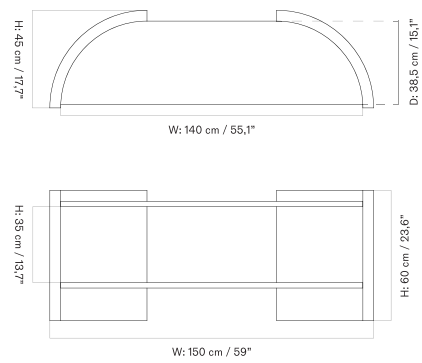

Crescent Shelving - H60