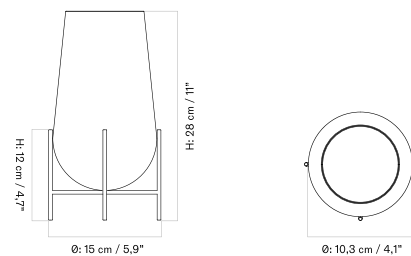

Echasse Collection - Vase Small