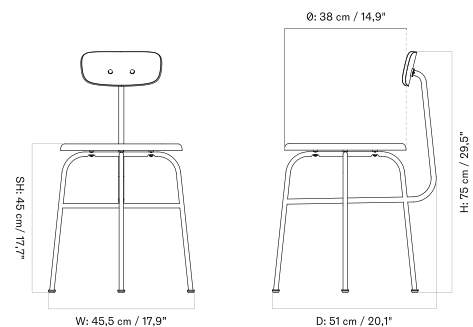

Seat Upholstered

Un-Upholstered

* PRICES EXCL. VAT

PRICE LIST 2026, EUR

HARBOUR DINING CHAIR
Designed by *Norm Architects*

[BACK TO START](#)

The Harbour Dining Chair is available in a range of textiles and leathers. Offered with a wooden base, steel base, star base with casters, and star base with swivel or swivel with return. The star base comes in black or polished aluminium, and the wooden base is available in three finishes: natural oak, dark stained oak, and black oak.