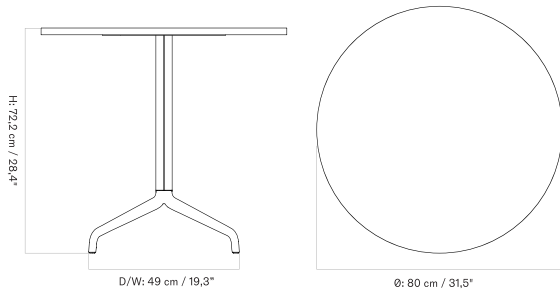

Ø80 - Star Base - Ceramic