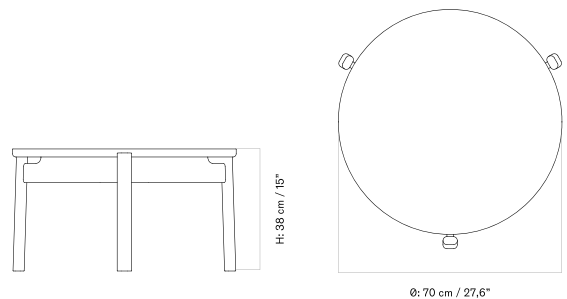

PASSAGE LOUNGE TABLE
Designed by *Kroeyer-Saetter-Lassen*

[BACK TO START](#)

The Passage Lounge Table comes in three sizes and is available in natural oak and dark stained oak.

Ø50 CM - Prices in EUR

Stock Item

MASTER SKU	PRODUCT	PRICE
71278-017376 Fact sheet	Oak, Solid, Dark Stained - Ø50 cm	545 * 456,07
71278-017377 Fact sheet	Oak, Solid, Natural - Ø50 cm	545 * 456,07

Ø70 CM - Prices in EUR

Stock Item

MASTER SKU	PRODUCT	PRICE
71278-017374 Fact sheet	Oak, Solid, Dark Stained - Ø70 cm	825 * 690,38
71278-017375 Fact sheet	Oak, Solid, Natural - Ø70 cm	825 * 690,38

Ø90 CM - Prices in EUR

Stock Item

MASTER SKU	PRODUCT	PRICE
71278-017372 Fact sheet	Oak, Solid, Dark Stained - Ø90 cm	1.105 * 924,69
71278-017373 Fact sheet	Oak, Solid, Natural - Ø90 cm	1.105 * 924,69

Ø50 Cm

Ø70 Cm