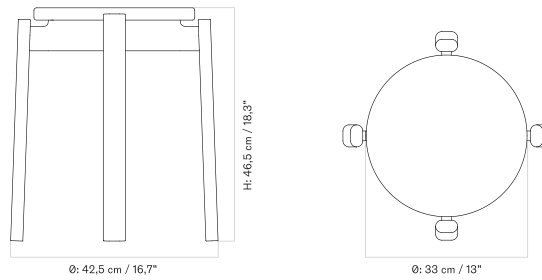

PASSAGE STOOL

Designed by *Kroeyer-Saetter-Lassen*

[BACK TO START](#)

The Passage Stool is available in natural oak. The stool is stackable.

PASSAGE STOOL - Prices in EUR

Stock Item

MASTER SKU	PRODUCT	PRICE
71207-004946 Fact sheet	Un-Upholstered - 4-Legs Base - Oak, Solid, Natural - Oak, Solid, Natural	305 * 255,23

Passage Stool