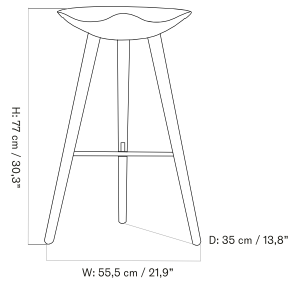

ML 42 BAR STOOL
Designed by *Mogens Lassen*

[BACK TO START](#)

The ML 42 Bar Stool is a sculptural three-legged bar stool available in soap treated oak and brown oiled oak, and comes with a crossbar in stainless steel or brass.

ML 42 BAR STOOL - *Prices in EUR*

Stock Item

MASTER SKU	PRODUCT	PRICE
71083-003361 Fact sheet	Un-Upholstered - Oak, Solid, Brown Stained - Brass, Polished	1.295 * 1.083,68
71083-003359 Fact sheet	Un-Upholstered - Oak, Solid, Brown Stained - Steel, Stainless	1.295 * 1.083,68
71083-003354 Fact sheet	Un-Upholstered - Oak, Solid, Natural - Brass, Polished	1.295 * 1.083,68
71083-003352 Fact sheet	Un-Upholstered - Oak, Solid, Natural - Steel, Stainless	1.295 * 1.083,68

ML 42 Bar Stool