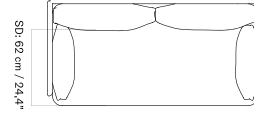

1 Seater

2 Seater

3 Seater