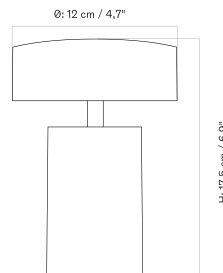

COLUMN PORTABLE LAMP
Designed by *Norm Architects*

[BACK TO START](#)

The Column Portable Lamp is available in bronzed or brushed aluminium and is dimmable to three settings.

COLUMN PORTABLE LAMP - *Prices in EUR*

Stock Item

MASTER SKU	PRODUCT	PRICE
71223-001231 Fact sheet	Aluminium, Bronzed - EU / US / UK / CN	205 *171,55
71223-001235 Fact sheet	Aluminium, Brushed - EU / US / UK / CN	205 *171,55

Column Portable Lamp