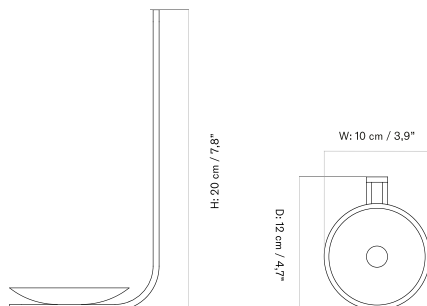

CLIP CANDLE HOLDER
Designed by *Audo Copenhagen*

[BACK TO START](#)

The Clip Candle Holder comes in both wall and table versions, each offered in various sizes and finishes.

CLIP CANDLE HOLDER - Prices in EUR

Stock Item

MASTER SKU	PRODUCT	PRICE
71040-000883 Fact sheet	Candle, Wall - Brass	65 * 54,39
71040-000887 Fact sheet	Table, H5 cm, 3 Arm - Black	75 * 62,76
71040-000888 Fact sheet	Table, H5 cm, 3 Arm - Brass	175 * 146,44
71040-000880 Fact sheet	Tealight, Wall - Black	35 * 29,29
71040-000881 Fact sheet	Tealight, Wall - Brass	55 * 46,03

Clip Candle Holder - Candle - Wall

Clip Candle Holder - Table