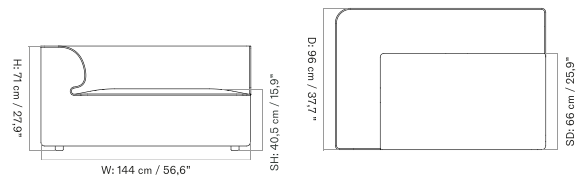

Open End 144

Corner 144

Open Section 96

Corner 96

Corner 192

Pouf 96

Chaise Longue 144

The Eave collection comes in a variation of individual modules along with a selection of pre-configured combinations, available in a wide range of upholstery.