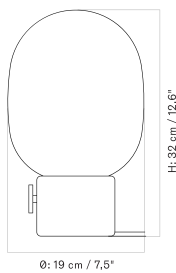

The JWDA Table Lamp comes in two versions: one with a steel or concrete base, and one with a stone or marble base, the latter being slightly larger than the former. All versions feature a rotary dimmer on the base.

LARGE - Prices in EUR

Stock Item

MASTER SKU	PRODUCT	PRICE
71218-001075 Fact sheet	Marble, Calacatta Viola - EU - Large	425 * 355,65
71218-001082 Fact sheet	Marble, Carrara Marble - EU - Large	345 * 288,70
71218-001079 Fact sheet	Travertine, Red - EU - Large	345 * 288,70

SMALL - Prices in EUR

Stock Item

MASTER SKU	PRODUCT	PRICE
71218-001089 Fact sheet	Brass, Bronzed - EU - Small	235 * 196,65
71218-001093 Fact sheet	Brass, Polished - EU - Small	245 * 205,02
71218-001156 Fact sheet	Concrete, Light Grey - EU - Small	245 * 205,02
71218-001153 Fact sheet	Steel, Alabaster White - EU - Small	245 * 205,02
71218-001086 Fact sheet	Steel, Black - EU - Small	235 * 196,65

Large