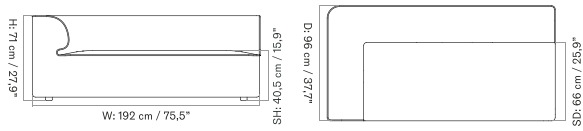

Open End 144

Corner 144

Open Section 96

Corner 96

Corner 192

Pouf 96

Chaise Longue 144

The Eave collection comes in a variation of individual modules along with a selection of pre-configured combinations, available in a wide range of upholstery.