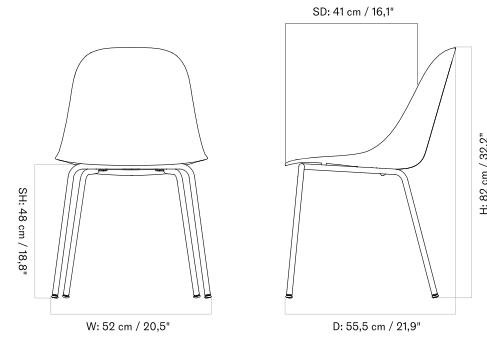

HARBOUR SIDE DINING CHAIR
 Designed by *Norm Architects*

BACK TO START

STAR BASE WITH CASTERS - *Prices in EUR*

Production Time Ex. Freight: 6 weeks

MASTER SKU	PRODUCT	PC0T	PC1T	PC2T	PC3T	PC0L	PC1L	PC2L	PC3L
71106 Fact sheet	BASE: Aluminium, Black	785 * 656,90	935 782,43	1.215 1.016,74	1.455 1.217,57	1.415 1.184,10	1.475 1.234,31	1.635 1.368,20	1.975 1.652,72
71106 Fact sheet	BASE: Aluminium, Polished	785 * 656,90	935 782,43	1.215 1.016,74	1.455 1.217,57	1.415 1.184,10	1.475 1.234,31	1.635 1.368,20	1.975 1.652,72

4-Legs Base - Wood

4-Legs Base - Wood - Upholstered

4-Legs Base - Steel

4-Legs Base - Steel - Upholstered

Star Base With Swivel

Star Base With Swivel - Upholstered

Star Base With Casters

Star Base With Casters - Unholstered