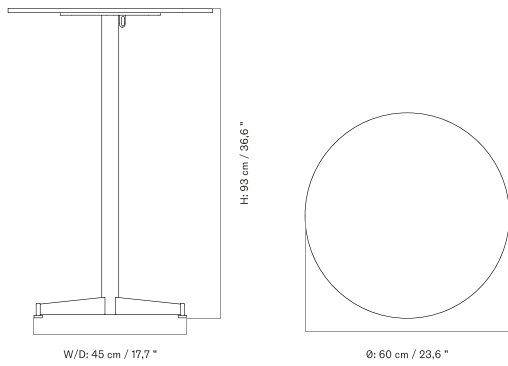

Ø80 Cm - Ceramic

Ø80 Cm - Linoleum, Marble, Oak and Stone

Ø60 Cm - Linoleum, Marble, Oak and Stone

70 X 60 Cm - Ceramic

70 X 60 Cm - Linoleum, Marble, Oak and Stone

FURNITURE

Tables

OFFICE TABLES