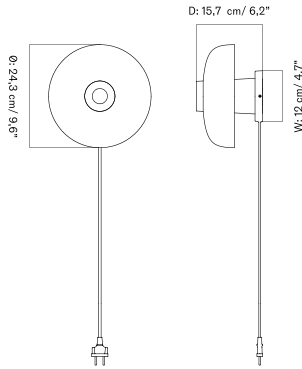

REVERSE WALL LAMP
Designed by *Aleksandar Lazic*

[BACK TO START](#)

Featuring a curved bronzed aluminium shade and an untreated stone base, the Reverse Wall Lamp is dimmable. The dimmer is integrated on the knob or enabled when hardwired, depending on the version.

REVERSE WALL LAMP - Prices in EUR

Stock Item

MASTER SKU	PRODUCT	PRICE
71230-007325 Fact sheet	Travertine, Sand/Alu., Bronzed - EU - On-Lamp Dimmer With Cord	385 * 322,18
71230-018909 Fact sheet	Travertine, Sand/Alu., Bronzed - EU / UK - In-Wall Dimmer Without Cord	375 * 313,81

Reverse Wall Lamp - Dimmer With Cord