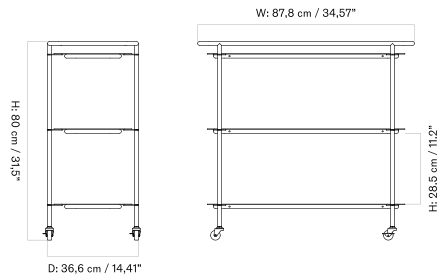

CHARGING TROLLEY
Designed by *Audo Copenhagen*

[BACK TO START](#)

Crafted from durable powder-coated steel, the Charging Trolley accommodates up to three Charging Boards, delivering a total of 30 charging sockets. Charging Boards not included.

CHARGING TROLLEY - *Prices in EUR*

Stock Item

MASTER SKU	PRODUCT	PRICE
71054-001224	Steel, Black	575
Fact sheet		* 481,17

Charging Trolley