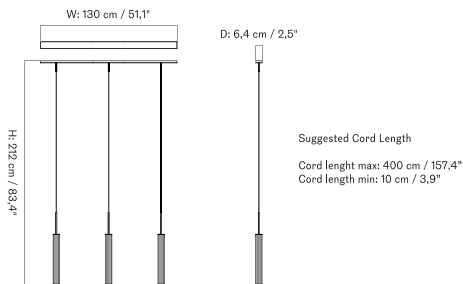

TUBULAIRE RAIL PENDANT
Designed by *Kroeyer-Saetter-Lassen*

[BACK TO START](#)

Crafted from reeded and anodised aluminium, the Tubulaire Rail Pendant is available with three or five pendants mounted on a rail canopy.

TUBULAIRE RAIL PENDANT - *Prices in EUR*

Stock Item

MASTER SKU	PRODUCT	PRICE
71216-001172 Fact sheet	Aluminium, Bronzed - EU / UK - 3 Pendants	1.035 * 866,11
71216-001170 Fact sheet	Aluminium, Bronzed - EU / UK - 5 Pendants	1.345 * 1.125,52

Tubulaire Rail Pendant - 3