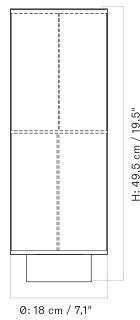

HASHIRA TABLE LAMP
Designed by *Norm Architects*

[BACK TO START](#)

The Hashira Table Lamp features a handmade linen shade, an ash base, and includes a dimmer function.

HASHIRA TABLE LAMP - *Prices in EUR*

Stock Item

MASTER SKU	PRODUCT	PRICE
71136-001404	Textile, Raw - EU	435
Fact sheet		*364,02

Hashira Table Lamp