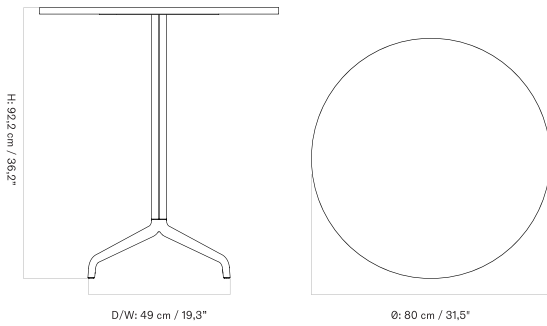

Ø60 Cm - Round Base