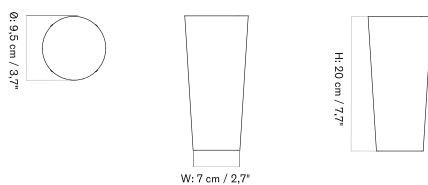

Ignus Flameless Candle - H20