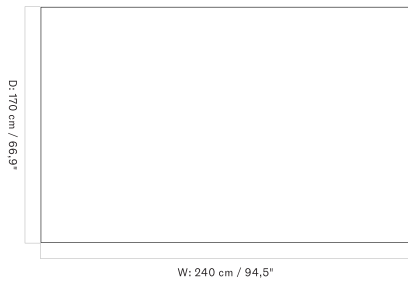

Available in two sizes and two colours, the Houkime Rug is handwoven from tencel fibres and cotton.

HOUKIME RUG - *Prices in EUR*

Stock Item

MASTER SKU	PRODUCT	PRICE
71003-000406 Fact sheet	170 x 240 cm - Beige	945 * 790,79
71003-000407 Fact sheet	170 x 240 cm - Midnight	945 * 790,79
71003-000408 Fact sheet	200 x 300 cm - Beige	1.165 * 974,90
71003-000409 Fact sheet	200 x 300 cm - Midnight	1.165 * 974,90

Houkime Rug - 170 x 240 cm