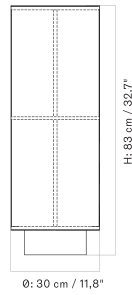

HASHIRA FLOOR LAMP
Designed by *Norm Architects*

[BACK TO START](#)

The Hashira Floor Lamp features a handmade linen shade, an ash base, and includes a dimmer function.

HASHIRA FLOOR LAMP - *Prices in EUR*

Stock Item

MASTER SKU	PRODUCT	PRICE
71200-001398	Textile, Raw - EU - H83 cm	895
Fact sheet		* 748,95

Hashira Floor Lamp