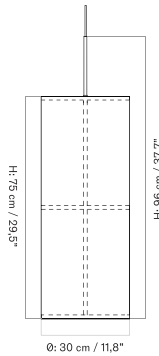

Cluster - Large

Available as a single pendant or in a cluster, the Hashira Pendant Lamp features a handmade linen shade, an ash base, and a dimmer function.

SINGLE - Prices in EUR

Stock Item

MASTER SKU	PRODUCT	PRICE
71202-001441 Fact sheet	Single - Large - Textile, Raw - EU / UK	825 * 690,38
71202-001416 Fact sheet	Single - Large - Textile, White - EU / UK	785 * 656,90
71202-001392 Fact sheet	Single - Small - Textile, Raw - EU / UK	385 * 322,18

CLUSTER - Prices in EUR

Stock Item

MASTER SKU	PRODUCT	PRICE
71202-001432 Fact sheet	Cluster - Large - Textile, Raw - EU / UK	2.235 * 1.870,29
71202-001436 Fact sheet	Cluster - Small - Textile, Raw - EU / UK	825 * 690,38

Single - Large