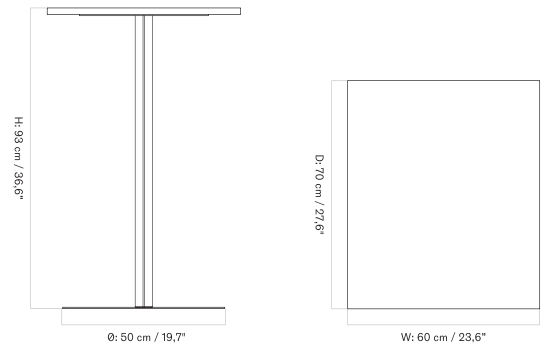

70 X 60 Cm - Star Base - Linoleum, Marble, Oak and Stone

70 X 60 Cm - Round Base - Linoleum, Marble, Oak and Stone