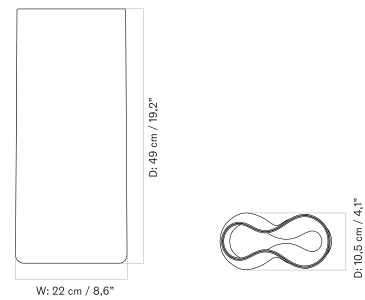

Aer Collection - Vase H49