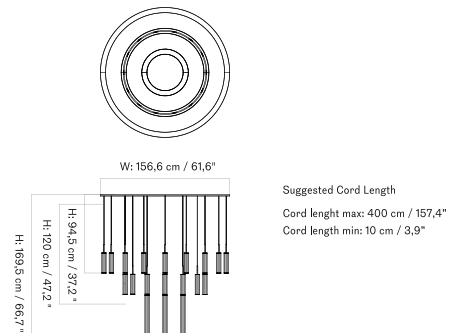

Tubulaire Chandelier - 38