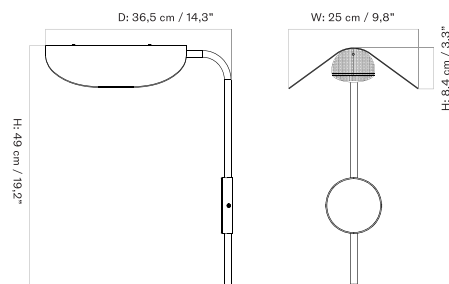

WING WALL LAMP
Designed by *Kenneth Bergenblad*

[BACK TO START](#)

Wall-mounted lamp with rotating and tilting shade, offering complete control of light direction. Available in polished aluminium (with white inner shade) and brown bronzed aluminium (with black inner shade).

WING WALL LAMP - *Prices in EUR*

Stock Item

MASTER SKU	PRODUCT	PRICE
71269-017347 Fact sheet	Aluminium, Bronzed - EU - Dimmer On Cord	390 *326,36
71269-017346 Fact sheet	Aluminium, Polished - EU - Dimmer On Cord	390 *326,36

Wing Wall Lamp