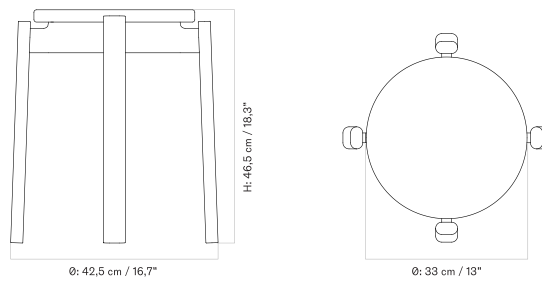

Stock Item

MASTER SKU	PRODUCT	PRICE
71275-017379 Fact sheet	Oak, Solid, Dark Stained	305 * 255,23
71275-017378 Fact sheet	Oak, Solid, Natural	305 * 255,23

Passage Stool

PASSAGE COUNTER STOOL

Designed by *Kroeyer-Saetter-Lassen*