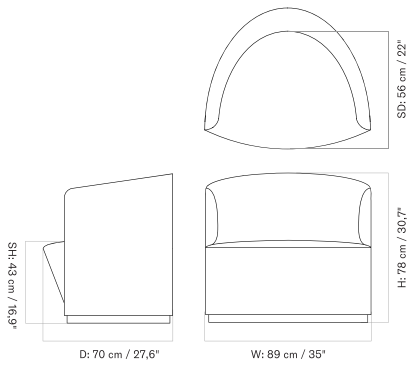

High Back

Swivel With Return

Low Back

High Back With Poweroutlet