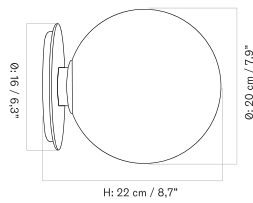

TR BULB CEILING & WALL LAMP
Designed by *Tim Rundle*

[BACK TO START](#)

The TR Bulb Ceiling and Wall Lamp features a dimmable LED bulb and is available in black, brass, and polished steel.

TR BULB CEILING & WALL LAMP - *Prices in EUR*

Stock Item

MASTER SKU	PRODUCT	PRICE
71130-001316 Fact sheet	Brass, Brushed - EU / UK - Matt Bulb	405 * 338,91
71130-001412 Fact sheet	Steel, Black - EU / UK - Matt Bulb	215 * 179,92
71130-001318 Fact sheet	Steel, Polished - EU / UK - Matt Bulb	405 * 338,91

TR Bulb Wall Lamp