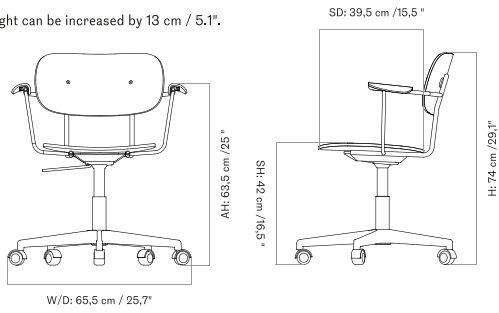

Fully Upholstered - With Arms

Fully Upholstered - Without Arms

Height can be increased by 13 cm / 5.1".

Height can be increased by 13 cm / 5.1".

Seat Upholstered - With Arms

Height can be increased by 13 cm / 5.1".

Seat Upholstered - Without Arms

Height can be increased by 13 cm / 5.1".

Un-Upholstered - With Arms

Height can be increased by 13 cm / 5.1".

Un-Upholstered - Without Arms

Height can be increased by 13 cm / 5.1".