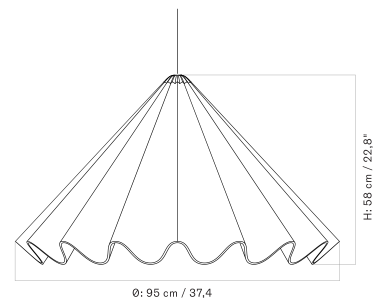

Dancing Pendant - Ø95

Crafted from reeded and anodised aluminium, the Tubulaire Pendant Lamp comes in two sizes and is also available as a trio with a shared canopy.

SINGLE - Prices in EUR

Stock Item

MASTER SKU	PRODUCT	PRICE
71215-001176 Fact sheet	Single - H24 cm - Aluminium, Bronzed - EU / UK	265 * 221,76
71215-001174 Fact sheet	Single - H48 cm - Aluminium, Bronzed - EU / UK	325 * 271,97