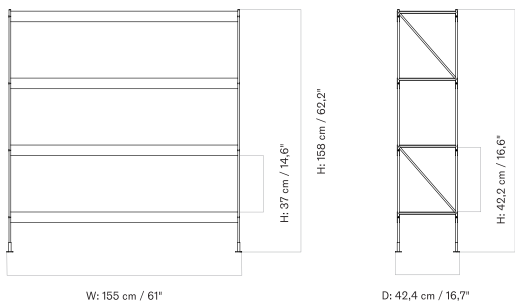

The Zet Storage System is a modular shelving solution offered in multiple configurations, with options for size and frame colour. Shelves are available in natural oak, dark stained oak, or black oak finishes.

H158 CM - Prices in EUR

Stock Item

MASTER SKU	PRODUCT	PRICE
71015-002188 Fact sheet	Steel, Black - Oak, Veneer, Black - H158 cm	1.525 *1.276,15
71015-002189 Fact sheet	Steel, Black - Oak, Veneer, Dark Stained - H158 cm	1.525 *1.276,15
71015-002187 Fact sheet	Steel, Black - Oak, Veneer, Natural - H158 cm	1.525 *1.276,15

H114 CM - Prices in EUR

Stock Item

MASTER SKU	PRODUCT	PRICE
71015-002182 Fact sheet	Steel, Black - Oak, Veneer, Black - H114 cm	1.385 *1.159
71015-002183 Fact sheet	Steel, Black - Oak, Veneer, Dark Stained - H114 cm	1.385 *1.159
71015-002181 Fact sheet	Steel, Black - Oak, Veneer, Natural - H114 cm	1.385 *1.159

H70 CM - Prices in EUR

Stock Item

MASTER SKU	PRODUCT	PRICE
71015-002170 Fact sheet	Steel, Black - Oak, Veneer, Black - H70 cm	945 *790,79
71015-002171 Fact sheet	Steel, Black - Oak, Veneer, Dark Stained - H70 cm	945 *790,79
71015-002169 Fact sheet	Steel, Black - Oak, Veneer, Natural - H70 cm	945 *790,79

H158