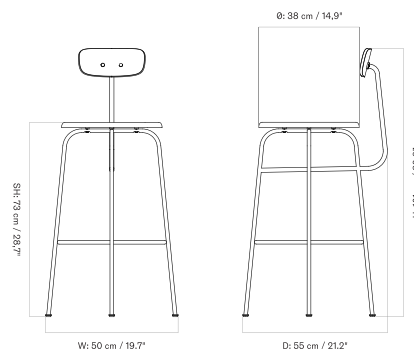

SEAT UPHOLSTERED - *Prices in EUR*

Production Time Ex. Freight: 6 weeks

MASTER SKU	PRODUCT	PC0T	PC1T	PC2T	PC3T	PC0L	PC1L	PC2L	PC3L
71088 Fact sheet	BASE: Steel, Black BACK: Ash, Veneer, Black Painted	645 * 539,75	685 573,22	725 606,69	755 631,80	745 623,43	805 673,64	865 723,85	905 757,32
71088 Fact sheet	BASE: Steel, Black BACK: Oak, Veneer, Dark Stained	645 * 539,75	685 573,22	725 606,69	755 631,80	745 623,43	805 673,64	865 723,85	905 757,32
71088 Fact sheet	BASE: Steel, Black BACK: Oak, Veneer, Natural	645 * 539,75	685 573,22	725 606,69	755 631,80	745 623,43	805 673,64	865 723,85	905 757,32

UN-UPHOLSTERED - *Prices in EUR*

Production Time Ex. Freight: 3 weeks

MASTER SKU	PRODUCT	PRICE
71088-004977 Fact sheet	Un-Upholstered - 4-Legs Base - Steel, Black - Ash, Veneer, Black Painted	495 * 414,23
71088-004978 Fact sheet	Un-Upholstered - 4-Legs Base - Steel, Black - Oak, Veneer, Dark Stained	495 * 414,23
71088-004976 Fact sheet	Un-Upholstered - 4-Legs Base - Steel, Black - Oak, Veneer, Natural	495 * 414,23

Seat Upholstered