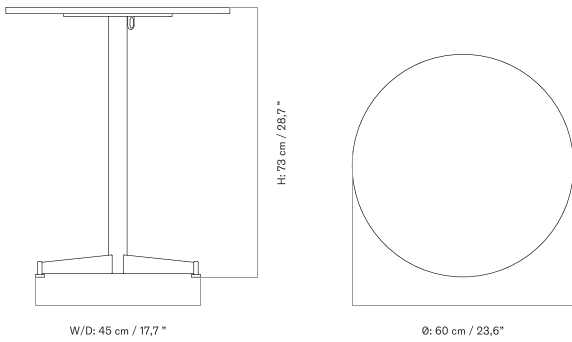

Ø80 Cm - Ceramic

Ø80 Cm - Linoleum, Marble, Oak and Stone

70X60 Cm - Ceramic

70X60 Cm - Linoleum, Marble, Oak and Stone

Ø60 Cm - Linoleum, Marble, Oak and Stone

FURNITURE

Tables

BAR & COUNTER TABLES