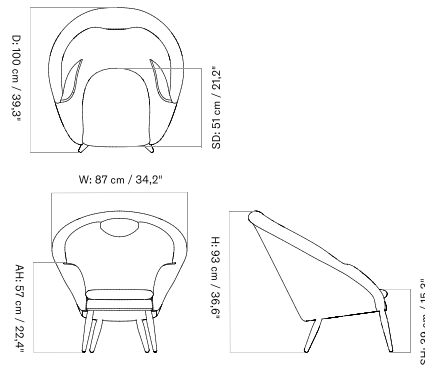

ODA LOUNGE CHAIR
Designed by *Arnold Madsen*

[BACK TO START](#)

The Oda Lounge Chair is available in a range of textiles and features legs in either natural oak or walnut.

SPEC OPTIONS - *Price Category*

VARIANT TEXTILE	VARIANT LEATHER
Price Category 0 Textile - PC0T <i>Autumn, Kvadrat / Logan, Yarn Collective</i>	Price Category 0 Leather - PC0L -
Price Category 1 Textile - PC1T <i>Baena, Limonta / Sienna, Limonta</i>	Price Category 1 Leather - PC1L -
Price Category 2 Textile - PC2T <i>Hallingdal, Kvadrat / Keiga, Kvadrat / Moss, Kvadrat / Savanna, Kvadrat / Customer Own Material, Customer</i>	Price Category 2 Leather - PC2L -
Price Category 3 Textile - PC3T <i>Cifrado, Kvadrat / Safire, Kvadrat / Serpentine, Kvadrat / Vidar, Kvadrat / Zero, Kvadrat</i>	Price Category 3 Leather - PC3L -

ODA LOUNGE CHAIR - *Prices in EUR*

Production Time Ex. Freight: 6 weeks

MASTER SKU	PRODUCT	PC0T	PC1T	PC2T	PC3T	PC0L	PC1L	PC2L	PC3L
71165 Fact sheet	BASE: Oak, Solid, Natural	4.135 * 3.460,25	4.355 3.644,35	4.565 3.820,08	4.775 3.995,82	-	-	-	-
71165 Fact sheet	BASE: Walnut, Solid	4.565 * 3.820,08	4.775 3.995,82	5.005 4.188,28	5.225 4.372,38	-	-	-	-

Oda Lounge Chair