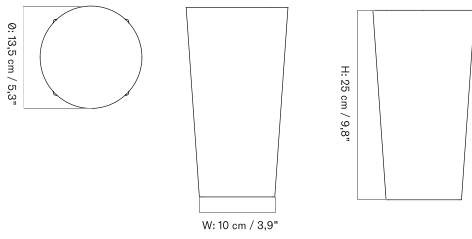

Ignus Flameless Candle - H25