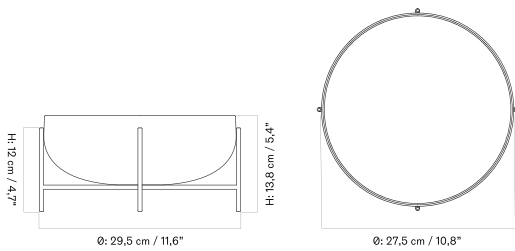

The Echasse Collection includes bowls and vases in a variety of sizes made from mouth-blown glass and paired with brass bases.

ECHASSE COLLECTION - Prices in EUR

Stock Item

MASTER SKU	PRODUCT	PRICE
71038-000918 Fact sheet	Bowl - Large - Glass, Smoke / Brass, Brushed	285 * 238,49
71038-000912 Fact sheet	Vase - Large - Glass, Smoke / Brass, Brushed	585 * 489,54
71038-000907 Fact sheet	Vase - Medium - Glass, Smoke / Brass, Brushed	385 * 322,18
71038-001046 Fact sheet	Vase - Small - Glass, Amber / Brass, Bronzed	205 * 171,55
71038-001047 Fact sheet	Vase - Small - Glass, Smoke / Brass, Brushed	205 * 171,55

Echasse Collection - Bowl Large