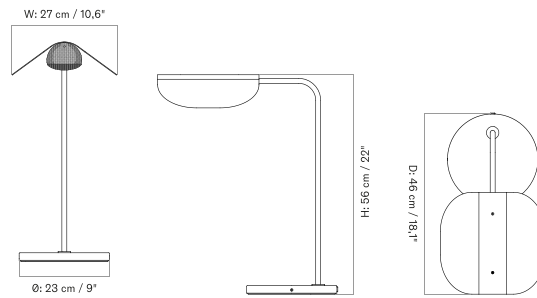

WING TABLE LAMP
Designed by *Kenneth Bergenblad*

[BACK TO START](#)

The Wing Table Lamp features a polished aluminium shade that rotates to direct light where needed.

WING TABLE LAMP - *Prices in EUR*

Stock Item

MASTER SKU	PRODUCT	PRICE
71123-001293	Aluminium - EU	585
Fact sheet		* 489,54

Wing Table Lamp