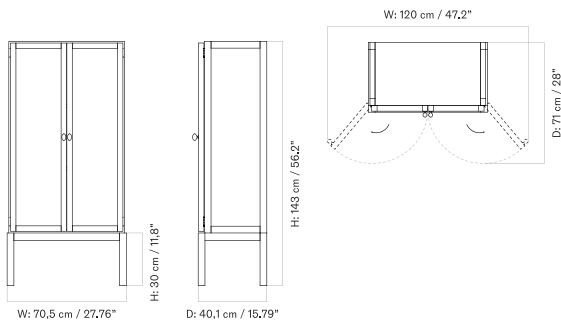

CURIOSITY CABINET
Designed by *Mentze Ottenstein*

[BACK TO START](#)

Solid oak standalone cabinet with reeded glass doors, two adjustable internal shelves and bronzed brass hinges and handles. Available in a low and tall version.

CURIOSITY CABINET - *Prices in EUR*

Stock Item

MASTER SKU	PRODUCT	PRICE
71279-017419 Fact sheet	Low - Oak, Natural	2.395 * 2.004,18
71279-017418 Fact sheet	Tall - Oak, Natural	2.495 * 2.087,87

Curiosity Cabinet - Low