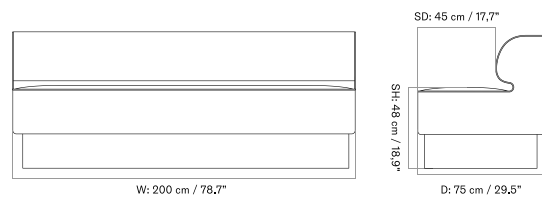

Open Section 200 - Plateau