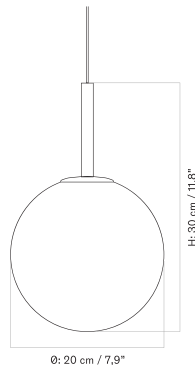

TR BULB PENDANT
Designed by *Tim Rundle*

[BACK TO START](#)

The TR Bulb Pendant features a dimmable LED bulb and is available in black painted steel, brushed brass, and polished steel.

TR BULB PENDANT - *Prices in EUR*

Stock Item

MASTER SKU	PRODUCT	PRICE
71132-001415 Fact sheet	Brass, Brushed - EU / UK - Matt Bulb	285 * 238,49
71132-001472 Fact sheet	Steel, Black - EU / UK - Matt Bulb	245 * 205,02
71132-001321 Fact sheet	Steel, Polished - EU / UK - Matt Bulb	295 * 246,86

TR Bulb Pendant