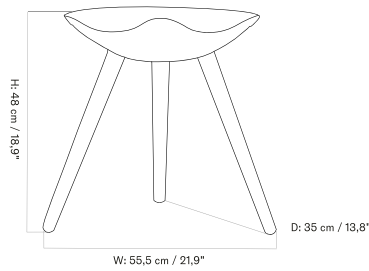

ML 42 STOOL
Designed by *Mogens Lassen*

[BACK TO START](#)

The ML 42 Stool is a sculptural three-legged stool available in soap treated oak and brown oiled oak.

ML 42 STOOL - *Prices in EUR*

Stock Item

MASTER SKU	PRODUCT	PRICE
71081-003357 Fact sheet	Un-Upholstered - Oak, Solid, Brown Stained	1.155 * 966,53
71081-003350 Fact sheet	Un-Upholstered - Oak, Solid, Natural	1.145 * 958,16

ML 42 Stool