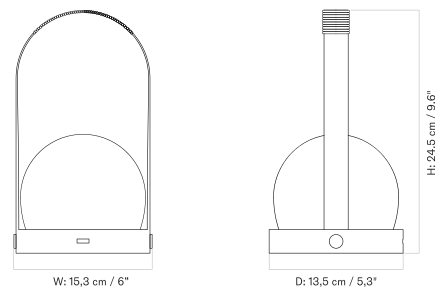

Carrie Portable Lamp - Leather