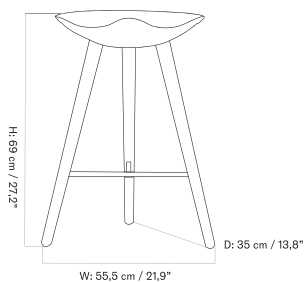

ML 42 COUNTER STOOL
Designed by *Mogens Lassen*

[BACK TO START](#)

The ML 42 Counter Stool is a sculptural three-legged counter stool available in soap treated oak and brown oiled oak, and comes with a crossbar in stainless steel or brass.

ML 42 COUNTER STOOL - *Prices in EUR*

Stock Item

MASTER SKU	PRODUCT	PRICE
71082-003360 Fact sheet	Un-Upholstered - Oak, Solid, Brown Stained - Brass, Polished	1.225 * 1.025,10
71082-003358 Fact sheet	Un-Upholstered - Oak, Solid, Brown Stained - Steel, Stainless	1.225 * 1.025,10
71082-003353 Fact sheet	Un-Upholstered - Oak, Solid, Natural - Brass, Polished	1.225 * 1.025,10
71082-003351 Fact sheet	Un-Upholstered - Oak, Solid, Natural - Steel, Stainless	1.225 * 1.025,10

ML 42 Counter Stool