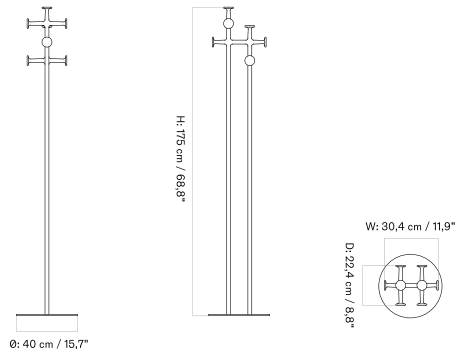

Wall - Large

Floor

Wall - Medium