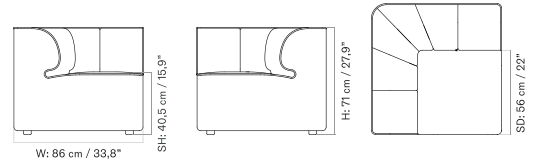

Open Section 86

Corner 86

Open Section 172

Corner 172

Open End 142

Concave Open Section 86

Convex Open Section 86

Chaise Longue 142