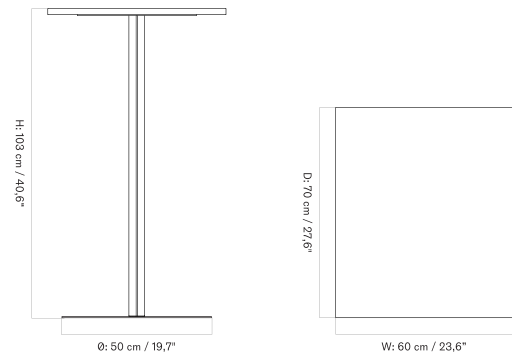

70 X 60 Cm - Star Base - Linoleum, Marble, Oak and Stone

70 X 60 Cm - Round Base - Linoleum, Marble, Oak and Stone