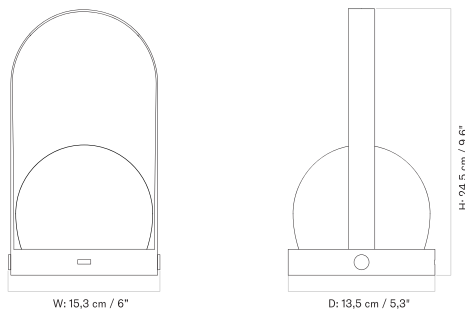

CARRIE PORTABLE LAMP - *Prices in EUR*

Stock Item

MASTER SKU	PRODUCT	PRICE
71052-018954 Fact sheet	Aluminium, Brushed / Leather - EU / US / UK / CN - IP44, Indoor/Bathroom/Outdoor	195 * 163,18
71052-001227 Fact sheet	Brass, Bronzed - EU / US / UK / CN - IP44, Indoor/Bathroom/Outdoor	215 * 179,92
71052-001187 Fact sheet	Steel, Black - EU - IP44, Indoor/Bathroom/Outdoor	175 * 146,44
71052-018950 Fact sheet	Steel, Black / Leather - EU / US / UK / CN - IP44, Indoor/Bathroom/Outdoor	195 * 163,18
71052-001197 Fact sheet	Steel, Burned Red - EU - IP44, Indoor/Bathroom/Outdoor	175 * 146,44
71052-001193 Fact sheet	Steel, Burned Red - EU / US / UK / CN - IP44, Indoor/Bathroom/Outdoor	175 * 146,44
71052-018952 Fact sheet	Steel, Golden Brown / Leather - EU / US / UK / CN - IP44, Indoor/Bathroom/Outdoor	195 * 163,18
71052-018951 Fact sheet	Steel, Ivory / Leather - EU / US / UK / CN - IP44, Indoor/Bathroom/Outdoor	195 * 163,18
71052-018953 Fact sheet	Steel, Linen Blue / Leather - EU / US / UK / CN - IP44, Indoor/Bathroom/Outdoor	195 * 163,18
71052-001188 Fact sheet	Steel, Olive - EU / US / UK / CN - IP44, Indoor/Bathroom/Outdoor	175 * 146,44
71052-001182 Fact sheet	Steel, White - EU - IP44, Indoor/Bathroom/Outdoor	175 * 146,44

Carrie Portable Lamp