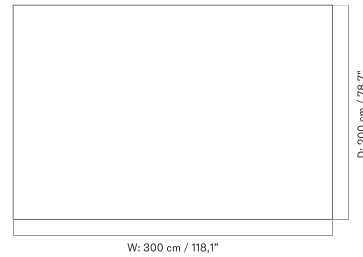

The Duomo Rug is available in two sizes and three colours:
Limestone Beige, Terracotta Red, and Marble Grey.

270 X 270 CM - Prices in EUR

Stock Item

MASTER SKU	PRODUCT	PRICE
71004-000415 Fact sheet	270 x 270 cm - Limestone, Beige	1.795 * 1.502,09
71004-000417 Fact sheet	270 x 270 cm - Marble, Grey	1.795 * 1.502,09
71004-000416 Fact sheet	270 x 270 cm - Terracotta, Red	1.795 * 1.502,09

200 X 300 CM - Prices in EUR

Stock Item

MASTER SKU	PRODUCT	PRICE
71004-000412 Fact sheet	200 x 300 cm - Limestone, Beige	2.075 * 1.736,40
71004-000414 Fact sheet	200 x 300 cm - Marble, Grey	2.075 * 1.736,40
71004-000413 Fact sheet	200 x 300 cm - Terracotta, Red	2.075 * 1.736,40

270X270 Cm

300X200 Cm