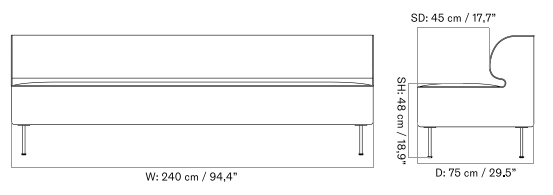

Open Section 240