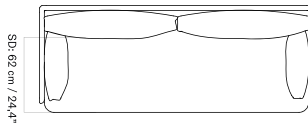

1 Seater

2 Seater

3 Seater