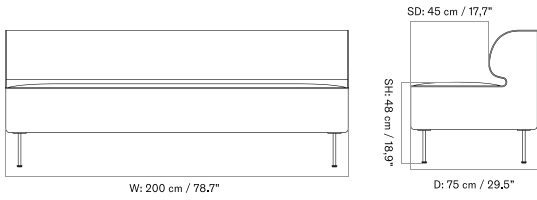

Open Section 200