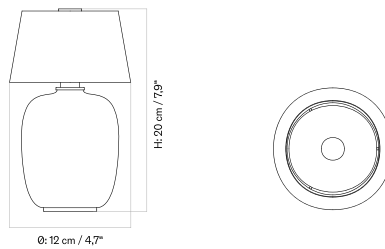

TORSO PORTABLE LAMP

Designed by *Kroeyer-Saetter-Lassen*

[BACK TO START](#)

The Torso Table Lamp, Portable, features a brass-plated button on the linen canvas shade, a concealed USB charger at the base, and comes in sand, ruby, and black.

TORSO PORTABLE LAMP - *Prices in EUR*

Stock Item

MASTER SKU	PRODUCT	PRICE
71116-001372 Fact sheet	Black - EU / US / UK / CN	215 * 179,92
71116-001377 Fact sheet	Ruby - EU / US / UK / CN	215 * 179,92
71116-001367 Fact sheet	Sand - EU / US / UK / CN	215 * 179,92

Torso Portable Lamp