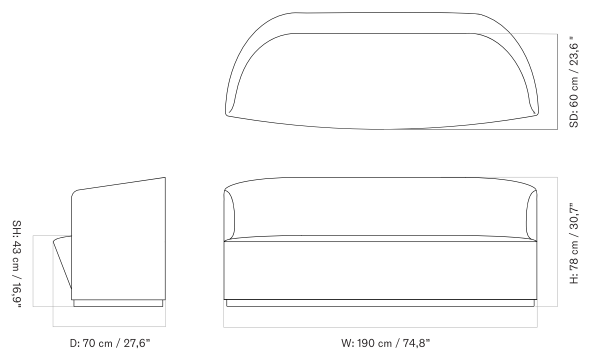

The Tearoom Sofa is available in a range of textiles and offered in a high back version, with the option to add a power outlet.

SPEC OPTIONS - Price Category

VARIANT TEXTILE	VARIANT LEATHER
Price Category 0 Textile - PC0T <i>Audo Bouclé, Audo / Autumn, Kvadrat / Logan, Yarn Collective / Parcot, Limonta</i>	Price Category 0 Leather - PC0L -
Price Category 1 Textile - PC1T <i>Baena, Limonta / Barnum Bouclé, Audo / Champion, Jab / Illusion, Nevotex / Remix, Kvadrat / Re-Wool, Kvadrat / Sienna, Limonta</i>	Price Category 1 Leather - PC1L -
Price Category 2 Textile - PC2T <i>Canvas, Kvadrat / Clay, Kvadrat / Fiord, Kvadrat / Hallingdal, Kvadrat / Keiga, Kvadrat / Moss, Kvadrat / Reflect, Kvadrat / Savanna, Kvadrat / Steelcut Trio, Kvadrat / Customer Own Material, Customer</i>	Price Category 2 Leather - PC2L -
Price Category 3 Textile - PC3T <i>Cifrado, Kvadrat / Safire, Kvadrat / Serpentine, Kvadrat / Vidar, Kvadrat / Zero, Kvadrat</i>	Price Category 3 Leather - PC3L -

HIGH BACK - Prices in EUR

Production Time Ex. Freight: 6 weeks

MASTER SKU	PRODUCT	PC0T	PC1T	PC2T	PC3T	PC0L	PC1L	PC2L	PC3L
71112	EDITION: High Back	4.595	5.235	5.885	6.535	-	-	-	-
Fact sheet		* 3.845,19	4.380,75	4.924,69	5.468,62				

LOW BACK - Prices in EUR

Production Time Ex. Freight: 6 weeks

MASTER SKU	PRODUCT	PC0T	PC1T	PC2T	PC3T	PC0L	PC1L	PC2L	PC3L
71112	EDITION: Low Back	3.785	4.415	5.065	5.565	-	-	-	-
Fact sheet		* 3.167,36	3.694,56	4.238,49	4.656,90				

High Back

Low Back