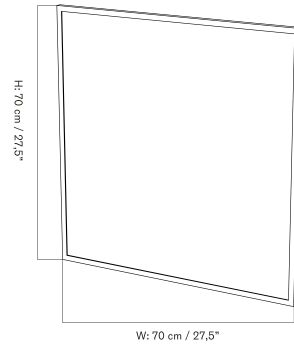

View Mirror - 70 x 70 cm