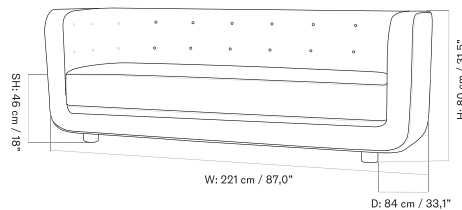

VILHELM SOFA - *Prices in EUR*

Production Time Ex. Freight: 6 weeks

MASTER SKU	PRODUCT	PC0T	PC1T	PC2T	PC3T	PC0L	PC1L	PC2L	PC3L
71141 Fact sheet	BASE: Oak, Solid, Dark Stained BUTTONS: Same as upholstery	5.785 * 4.841	6.535 5.468,62	7.245 6.062,76	7.915 6.623,43	- 13.384,94	15.995	18.115 15.159	20.035 16.765,69
71141 Fact sheet	BASE: Oak, Solid, Dark Stained BUTTONS: Vegetal	5.785 * 4.841	6.535 5.468,62	7.245 6.062,76	7.915 6.623,43	- 13.384,94	15.995	18.115 15.159	20.035 16.765,69
71141 Fact sheet	BASE: Oak, Solid, Natural BUTTONS: Same as upholstery	5.785 * 4.841	6.535 5.468,62	7.245 6.062,76	7.915 6.623,43	- 13.384,94	15.995	18.115 15.159	20.035 16.765,69
71141 Fact sheet	BASE: Oak, Solid, Natural BUTTONS: Vegetal	5.785 * 4.841	6.535 5.468,62	7.245 6.062,76	7.915 6.623,43	- 13.384,94	15.995	18.115 15.159	20.035 16.765,69

Vilhelm Sofa