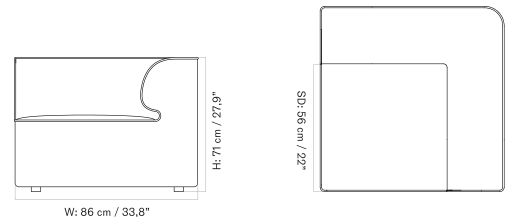

CHAISE LONGUE 129 - Prices in EUR

Production Time Ex. Freight: 6 weeks

MASTER SKU	PRODUCT	PC0T	PC1T	PC2T	PC3T	PC0L	PC1L	PC2L	PC3L
71063	EDITION: Chaise Longue 129	1.895	2.135	2.425	2.715	-	-	-	-
Fact sheet		*1.585,77	1.786,61	2.029,29	2.271,97				

CORNER 172 - Prices in EUR

Production Time Ex. Freight: 6 weeks

MASTER SKU	PRODUCT	PC0T	PC1T	PC2T	PC3T	PC0L	PC1L	PC2L	PC3L
71063	EDITION: Corner 172	2.345	2.605	2.895	3.185	-	-	-	-
Fact sheet		*1.962,34	2.179,92	2.422,59	2.665,27				

Open Section 86

Corner 86

Open End 129

Pouf 86