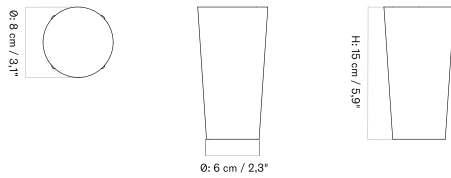

The Ignus Flameless Candle comes in various sculptural forms and uses LED technology and battery power to create a soft light. Each candle is dimmable to three settings.

IGNUS FLAMELESS CANDLE - Prices in EUR

Stock Item

MASTER SKU	PRODUCT	PRICE
71194-001005 Fact sheet	H15 cm	50 * 41,84
71194-001006 Fact sheet	H20 cm	50 * 41,84
71194-001007 Fact sheet	H22,5 cm	50 * 41,84
71194-001008 Fact sheet	H25 cm	85 * 71,13
71194-001009 Fact sheet	H35 cm	85 * 71,13
71194-001004 Fact sheet	H8 cm	40 * 33,47

Ignus Flameless Candle - H8