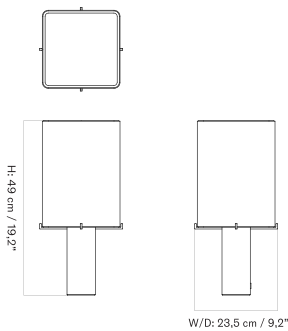

NONNA TABLE LAMP

Designed by *Kroeyer-Saetter-Lassen*

[BACK TO START](#)

The Nonna Table Lamp features a base in brushed aluminium or travertine stone, paired with a linen shade and matching cord. Comes in three sizes.

NONNA TABLE LAMP - Prices in EUR

Stock Item

MASTER SKU	PRODUCT	PRICE
71241-008789 Fact sheet	Alu., Brushed/Textile, Sand - EU - H24 cm	405 * 338,91
71241-008792 Fact sheet	Travertine, Sand/Textile, Sand - EU - H30 cm	605 * 506,28
71241-008795 Fact sheet	Travertine, Sand/Textile, Sand - EU - H49 cm	725 * 606,69