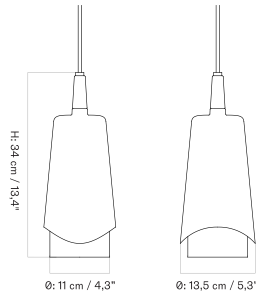

UMANOFF PENDANT
Designed by *Arthur Umanoff Design*

[BACK TO START](#)

The Umanoff Pendant casts a soft glow through its geometric brass and walnut components.

UMANOFF PENDANT - *Prices in EUR*

Stock Item

MASTER SKU	PRODUCT	PRICE
71211-001144 Fact sheet	Brass, Brushed - EU / UK	435 *364,02

Umanoff Pendant