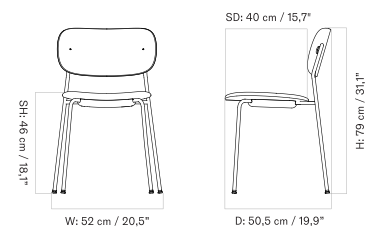

Un-Upholstered - Without Arms