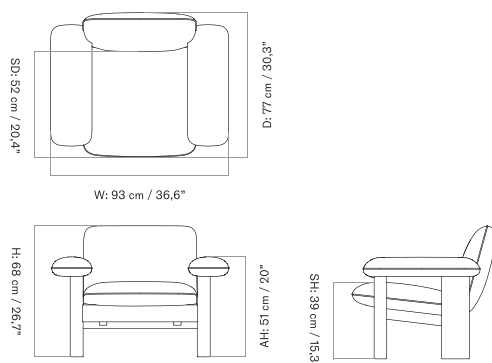

LOW BACK - *Prices in EUR*

Production Time Ex. Freight: 6 weeks

MASTER SKU	PRODUCT	PC0T	PC1T	PC2T	PC3T	PC0L	PC1L	PC2L	PC3L
71020 Fact sheet	EDITION: Low Back BASE: Oak, Solid, Dark Stained	2.195 *1.836,82	2.345 1.962,34	2.665 2.230,13	2.815 2.355,65	-	3.905 3.267,78	4.225 3.535,56	4.375 3.661,09
71020 Fact sheet	EDITION: Low Back BASE: Oak, Solid, Natural	2.195 *1.836,82	2.345 1.962,34	2.665 2.230,13	2.815 2.355,65	-	3.905 3.267,78	4.225 3.535,56	4.375 3.661,09
71020 Fact sheet	EDITION: Low Back BASE: Walnut, Solid	2.495 *2.087,87	2.665 2.230,13	2.965 2.481,17	3.135 2.623,43	-	4.225 3.535,56	4.545 3.803,35	4.695 3.928,87

HIGH BACK - *Prices in EUR*

Production Time Ex. Freight: 6 weeks

MASTER SKU	PRODUCT	PC0T	PC1T	PC2T	PC3T	PC0L	PC1L	PC2L	PC3L
71020 Fact sheet	EDITION: High Back BASE: Oak, Solid, Dark Stained	2.195 *1.836,82	2.345 1.962,34	2.665 2.230,13	2.815 2.355,65	-	3.905 3.267,78	4.225 3.535,56	4.375 3.661,09
71020 Fact sheet	EDITION: High Back BASE: Oak, Solid, Natural	2.195 *1.836,82	2.345 1.962,34	2.665 2.230,13	2.815 2.355,65	-	3.905 3.267,78	4.225 3.535,56	4.375 3.661,09
71020 Fact sheet	EDITION: High Back BASE: Walnut, Solid	2.495 *2.087,87	2.665 2.230,13	2.965 2.481,17	3.135 2.623,43	-	4.225 3.535,56	4.545 3.803,35	4.695 3.928,87

Low Back