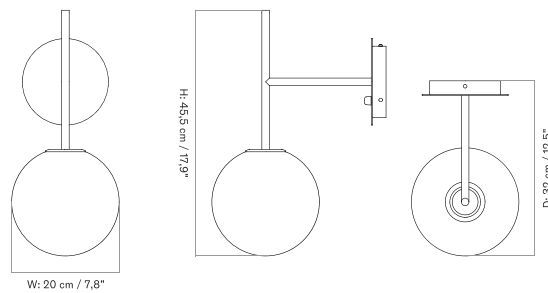

TR BULB SUSPENDED WALL LAMP
Designed by *Tim Rundle*

[BACK TO START](#)

The TR Bulb Suspended Wall Lamp features a dimmable LED bulb and is available in brushed brass and polished steel finishes.

TR BULB SUSPENDED WALL LAMP - *Prices in EUR*

Stock Item

MASTER SKU	PRODUCT	PRICE
71131-001466 Fact sheet	Brass, Brushed - EU - Matt Bulb	445 * 372,38
71131-001468 Fact sheet	Steel, Polished - EU - Matt Bulb	405 * 338,91

TR Bulb Suspended Wall Lamp