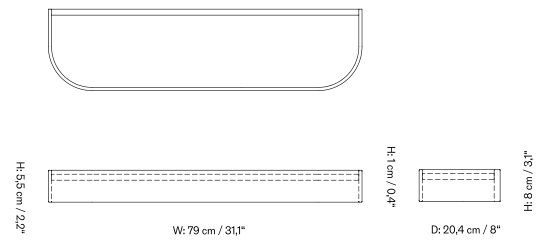

Rack - 50

Rack - 79

Shelf/Rack

Shelf - 150

Shelf - 50

Shelf - 79

The Gridy Fungi Shelf comes in three sizes and is available in a variety of oak finishes.

LARGE - Prices in EUR