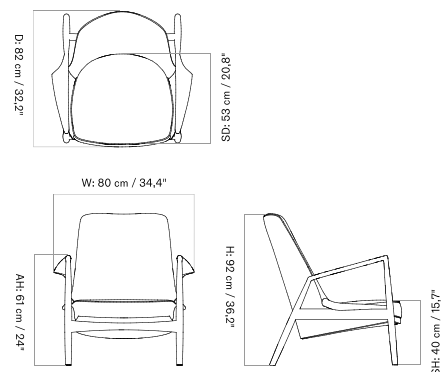

Low Back

High Back

FURNITURE

Seating

STOOLS

ML 42 STOOL
Designed by *Mogens Lassen*

[BACK TO START](#)

The ML 42 Stool is a sculptural three-legged stool available in soap treated oak and brown oiled oak.