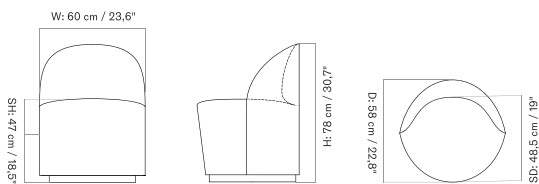

LOOSE COVER FOR TEAROOM CLUB CHAIR
Designed by *Nick Ross*

[BACK TO START](#)

The Loose Cover for the Tearoom Club Chair is available in various colours and in two sizes: one for the Tearoom Club Chair and one for the Tearoom Club Chair with Swivel.

SWIVEL WITH RETURN - *Prices in EUR*

Production Time Ex. Freight: 6 weeks

MASTER SKU	PRODUCT	PRICE
71233-007518 Fact sheet	Loose Cover - Swivel With Return - LOGAN YC04064-01 - PC0T	1.005 * 841
71233-007519 Fact sheet	Loose Cover - Swivel With Return - LOGAN YC04064-02 - PC0T	1.005 * 841
71233-007520 Fact sheet	Loose Cover - Swivel With Return - LOGAN YC04064-03 - PC0T	1.005 * 841

LOW BACK - *Prices in EUR*

Production Time Ex. Freight: 6 weeks

MASTER SKU	PRODUCT	PRICE
71233-007515 Fact sheet	Loose Cover - Low Back - LOGAN YC04064-01 - PC0T	745 * 623,43
71233-007516 Fact sheet	Loose Cover - Low Back - LOGAN YC04064-02 - PC0T	745 * 623,43
71233-007517 Fact sheet	Loose Cover - Low Back - LOGAN YC04064-03 - PC0T	745 * 623,43

Swivel With Return