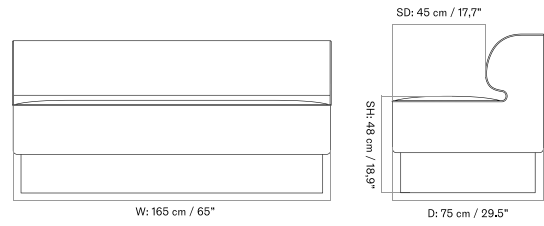

Open Section 165 - Plateau