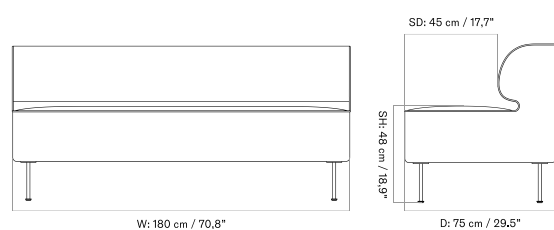

Open Section 180