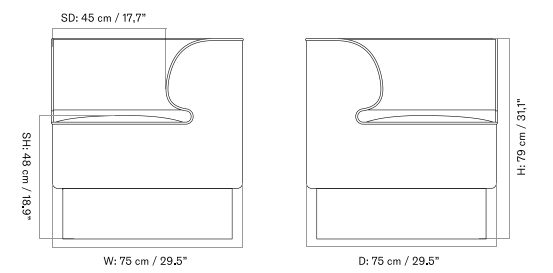

Dining Corner - Plateau