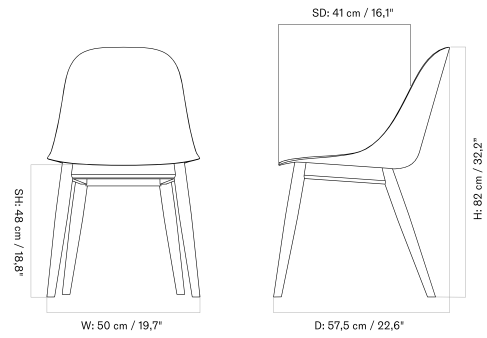

4-Legs Base - Wood - Upholstered