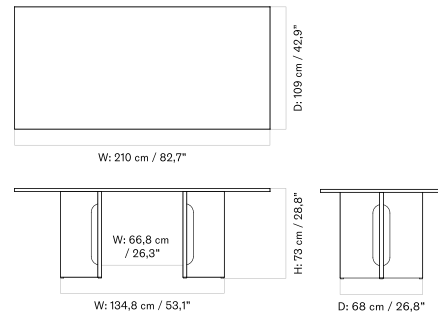

Ø120 Cm

Ø150 Cm

278 X 109 Cm

210 X 109 Cm

NOOK DINING TABLE

[BACK TO START](#)

Designed by *Kroeyer-Saetter-Lassen*

The Nook Dining Table features a star-shaped base in powder-coated steel and is available in three sizes with round or square tabletops. It comes in three base colours and a selection of tabletop materials, including marble, stone, laminate and wood. Suitable for indoor or outdoor use.