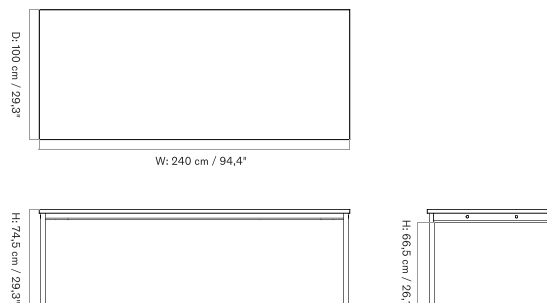

The Co Table is available in two sizes and offered in two versions: chrome with crème laminate and black steel with terra laminate.

140 X 70 CM - *Prices in EUR*

Stock Item

MASTER SKU	PRODUCT	PRICE
71146-001998 Fact sheet	Steel, Black - Laminate, Terra - 140 x 70 cm - With cable management	1.725 *1.443,51
71146-002019 Fact sheet	Steel, Black - Laminate, Terra - 140 x 70 cm - Without cable management	1.515 *1.267,78
71146-001999 Fact sheet	Steel, Chromed - Laminate, Crème - 140 x 70 cm - With cable management	1.725 *1.443,51
71146-001995 Fact sheet	Steel, Chromed - Laminate, Crème - 140 x 70 cm - Without cable management	1.515 *1.267,78

240 X 100 CM - *Prices in EUR*

Stock Item

MASTER SKU	PRODUCT	PRICE
71146-001996 Fact sheet	Steel, Black - Laminate, Terra - 240 x 100 cm - With cable management	2.015 *1.686,19
71146-002042 Fact sheet	Steel, Black - Laminate, Terra - 240 x 100 cm - Without cable management	1.855 *1.552,30
71146-001997 Fact sheet	Steel, Chromed - Laminate, Crème - 240 x 100 cm - With cable management	2.015 *1.686,19
71146-002043 Fact sheet	Steel, Chromed - Laminate, Crème - 240 x 100 cm - Without cable management	1.855 *1.552,30

240 X 100 Cm