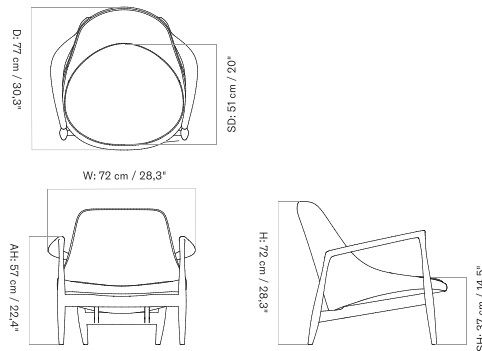

SPEC OPTIONS - *Price Category*

VARIANT TEXTILE	VARIANT LEATHER
Price Category 0 Textile - PC0T <i>Audo Bouclé, Audo / Autumn, Kvadrat / Logan, Yarn Collective</i>	Price Category 0 Leather - PC0L -
Price Category 1 Textile - PC1T <i>Baena, Limonta / Barnum Bouclé, Audo / Illusion, Nevotex / Remix, Kvadrat / Re-Wool, Kvadrat / Sienna, Limonta</i>	Price Category 1 Leather - PC1L <i>Envy, Sørensen Leather / Ultra, Sørensen Leather / Aida, Nevotex</i>
Price Category 2 Textile - PC2T <i>Canvas, Kvadrat / Clay, Kvadrat / Fiord, Kvadrat / Hallingdal, Kvadrat / Keiga, Kvadrat / Moss, Kvadrat / Reflect, Kvadrat / Savanna, Kvadrat / Steelcut Trio, Kvadrat / Customer Own Material, Customer</i>	Price Category 2 Leather - PC2L <i>Dunes, Sørensen Leather / Nuance, Sørensen Leather / Customer Own Leather, Customer</i>
Price Category 3 Textile - PC3T <i>Cifrado, Kvadrat / Safire, Kvadrat / Serpentine, Kvadrat / Vidar, Kvadrat / Zero, Kvadrat</i>	Price Category 3 Leather - PC3L -

ELIZABETH LOUNGE CHAIR - *Prices in EUR*

Production Time Ex. Freight: 6 weeks

MASTER SKU	PRODUCT	PC0T	PC1T	PC2T	PC3T	PC0L	PC1L	PC2L	PC3L
71161 Fact sheet	BASE: Oak, Solid, Natural	4.865 * 4.071,13	5.065 4.238,49	5.285 4.422,59	5.515 4.615,06	-	5.795 4.849,37	6.095 5.100,42	6.385 5.343,10
71161 Fact sheet	BASE: Walnut, Solid	5.155 * 4.313,81	5.355 4.481,17	5.575 4.665,27	5.795 4.849,37	-	6.095 5.100,42	6.385 5.343,10	6.675 5.585,77

Elizabeth Lounge Chair