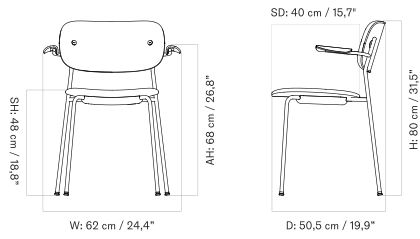

Fully Upholstered - With Arms