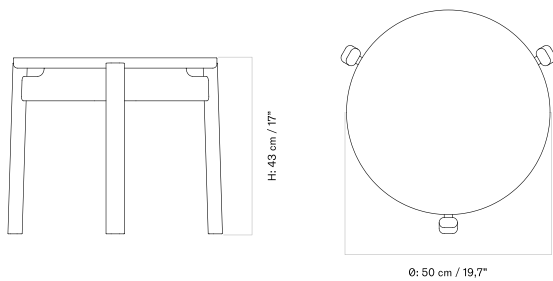

PASSAGE LOUNGE TABLE
Designed by *Kroeyer-Saetter-Lassen*

[BACK TO START](#)

The Passage Lounge Table comes in three sizes and is available in natural oak and dark stained oak.

Ø50 CM - Prices in EUR

Stock Item

MASTER SKU	PRODUCT	PRICE
71278-017376 Fact sheet	Oak, Solid, Dark Stained - Ø50 cm	545 * 456,07
71278-017377 Fact sheet	Oak, Solid, Natural - Ø50 cm	545 * 456,07

Ø70 CM - Prices in EUR

Stock Item

MASTER SKU	PRODUCT	PRICE
71278-017374 Fact sheet	Oak, Solid, Dark Stained - Ø70 cm	825 * 690,38
71278-017375 Fact sheet	Oak, Solid, Natural - Ø70 cm	825 * 690,38

Ø90 CM - Prices in EUR

Stock Item

MASTER SKU	PRODUCT	PRICE
71278-017372 Fact sheet	Oak, Solid, Dark Stained - Ø90 cm	1.105 * 924,69
71278-017373 Fact sheet	Oak, Solid, Natural - Ø90 cm	1.105 * 924,69

Ø50 Cm