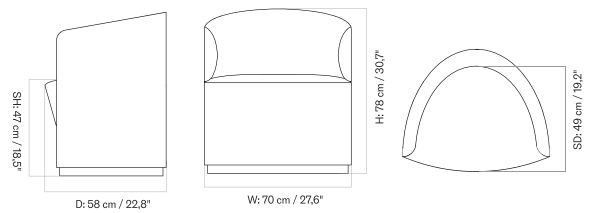

LOOSE COVER FOR TEAROOM CLUB CHAIR
Designed by *Nick Ross*

[BACK TO START](#)

The Loose Cover for the Tearoom Club Chair is available in various colours and in two sizes: one for the Tearoom Club Chair and one for the Tearoom Club Chair with Swivel.

SWIVEL WITH RETURN - *Prices in EUR*

Production Time Ex. Freight: 6 weeks

MASTER SKU	PRODUCT	PRICE
71233-007518 Fact sheet	Loose Cover - Swivel With Return - LOGAN YC04064-01 - PC0T	1.005 * 841
71233-007519 Fact sheet	Loose Cover - Swivel With Return - LOGAN YC04064-02 - PC0T	1.005 * 841
71233-007520 Fact sheet	Loose Cover - Swivel With Return - LOGAN YC04064-03 - PC0T	1.005 * 841

LOW BACK - *Prices in EUR*

Production Time Ex. Freight: 6 weeks

MASTER SKU	PRODUCT	PRICE
71233-007515 Fact sheet	Loose Cover - Low Back - LOGAN YC04064-01 - PC0T	745 * 623,43
71233-007516 Fact sheet	Loose Cover - Low Back - LOGAN YC04064-02 - PC0T	745 * 623,43
71233-007517 Fact sheet	Loose Cover - Low Back - LOGAN YC04064-03 - PC0T	745 * 623,43

Swivel With Return

Low Back