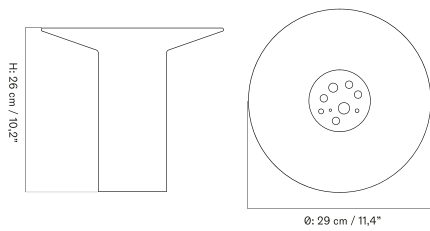

HANA VASE

Designed by *Kroeyer-Saetter-Lassen*

[BACK TO START](#)

The Hana Vase is available in different sizes, each offered in a different colour.

HANA VASE - Prices in EUR

Stock Item

MASTER SKU	PRODUCT	PRICE
71046-000898	H26 cm - Ashen	205
	Fact sheet	* 171,55
71046-000896	H7 cm - Umber	105
	Fact sheet	* 87,87

Hana Vase - H26