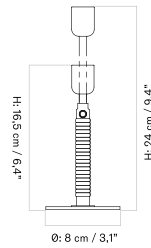

DUCA CANDLE HOLDER
Designed by *Kroeyer-Saetter-Lassen*

[BACK TO START](#)

The Duca Candleholder is available in three colours: polished brass, bronzed brass, and olive green.

DUCA CANDLE HOLDER - *Prices in EUR*

Stock Item

MASTER SKU	PRODUCT	PRICE
71032-001059 Fact sheet	Brass, Bronzed	65 * 54,39
71032-001058 Fact sheet	Brass, Polished	65 * 54,39
71032-001057 Fact sheet	Olive Green	55 * 46,03

Duca Candle Holder