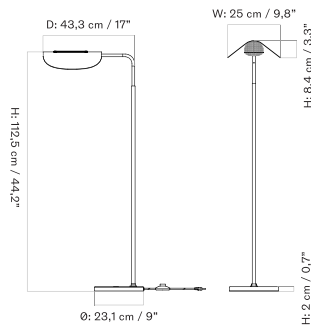

WING FLOOR LAMP
Designed by *Kenneth Bergenblad*

[BACK TO START](#)

Wing Floor Lamp is designed with dual tilt mechanism for precise control of light direction. Available in polished aluminium (with white inner shade) or brown bronzed aluminium (with black inner shade).

WING FLOOR LAMP - *Prices in EUR*

Stock Item

MASTER SKU	PRODUCT	PRICE
71264-017323 Fact sheet	Aluminium, Bronzed - EU - H115 cm	835 * 698,74
71264-017320 Fact sheet	Aluminium, Polished - EU - H115 cm	835 * 698,74

Wing Floor Lamp