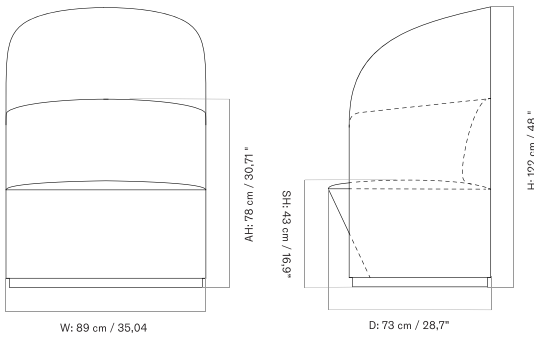

High Back

Swivel With Return

Low Back

High Back With Poweroutlet