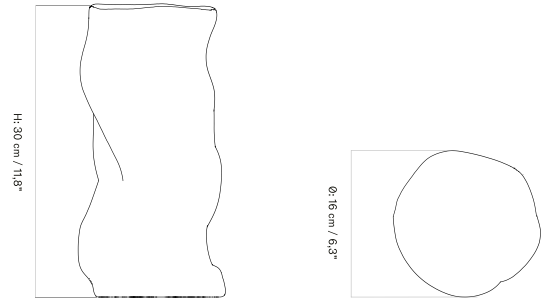

Collapse Vase - H30