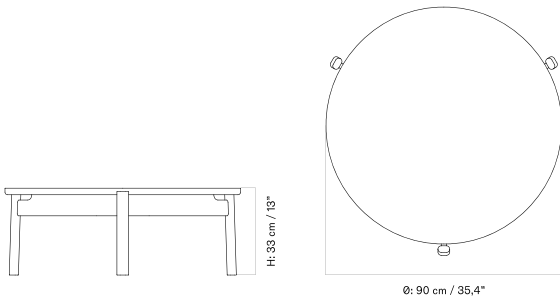

PASSAGE LOUNGE TABLE
Designed by *Kroeyer-Saetter-Lassen*

[BACK TO START](#)

Ø90 Cm