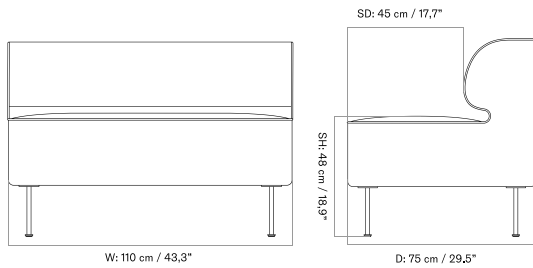

EAVE DINING SOFA
Designed by *Norm Architects*

[BACK TO START](#)

MASTER SKU	PRODUCT	PC0T	PC1T	PC2T	PC3T	PC0L	PC1L	PC2L	PC3L
71065 Fact sheet	EDITION: Open Section BASE: Oak, Veneer, Natural LENGTH: Standard: 250 cm / 98.43 in	2.765 * 2.313,81	3.155 2.640,17	4.225 3.535,56	4.675 3.912,13	-	-	-	-
71065 Fact sheet	EDITION: Open Section BASE: Oak, Veneer, Natural LENGTH: Standard: 260 cm / 102.36 in	2.845 * 2.380,75	3.245 2.715,48	4.355 3.644,35	4.815 4.029,29	-	-	-	-
71065 Fact sheet	EDITION: Open Section BASE: Oak, Veneer, Natural LENGTH: Standard: 280 cm / 110.24 in	2.945 * 2.464,44	3.355 2.807,53	4.515 3.778,24	5.025 4.205,02	-	-	-	-
71065 Fact sheet	EDITION: Open Section BASE: Oak, Veneer, Natural LENGTH: Standard: 80 cm / 31.50 in	1.855 * 1.552,30	2.115 1.769,87	2.775 2.322,18	3.075 2.573,22	-	-	-	-

Open Section 110