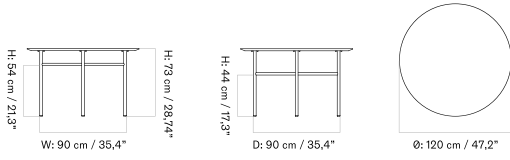

Ø120

Ø138

210 X 95 Cm

200 X 90 Cm