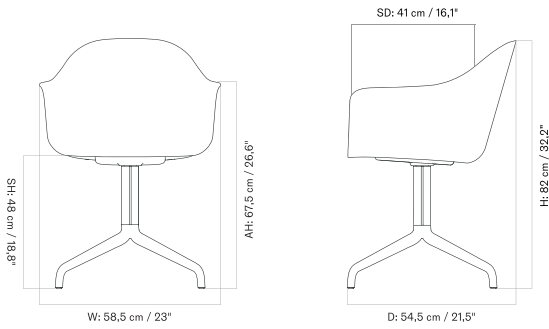

HARBOUR DINING CHAIR
Designed by *Norm Architects*

[BACK TO START](#)

STAR BASE WITH CASTERS - Prices in EUR

Production Time Ex. Freight: 6 weeks

MASTER SKU	PRODUCT	PC0T	PC1T	PC2T	PC3T	PC0L	PC1L	PC2L	PC3L
71103 Fact sheet	BASE: Aluminium, Black	935 * 782,43	1.085 907,95	1.405 1.175,73	1.695 1.418,41	1.495 1.251,05	1.635 1.368,20	1.915 1.602,51	2.305 1.928,87
71103 Fact sheet	BASE: Aluminium, Polished	935 * 782,43	1.085 907,95	1.405 1.175,73	1.695 1.418,41	1.495 1.251,05	1.635 1.368,20	1.915 1.602,51	2.305 1.928,87

Star Base With Swivel