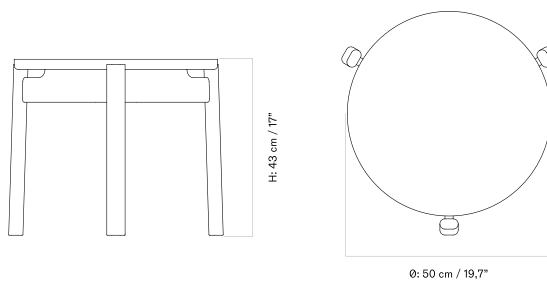

PASSAGE LOUNGE TABLE, Ø50, DARK LACQUERED
Designed by *Kroeyer-Saetter-Lassen*

[BACK TO START](#)

The Passage Lounge Table Ø50 in dark lacquered oak is versatile in use and has a solid wood construction.

PASSAGE LOUNGE TABLE, Ø50, DARK LACQUERED - *Prices in EUR*

MASTER SKU	PRODUCT	PRICE
81111002165	Passage Lounge Table, Ø50, Dark Lacquered	545 * 456,07

Passage Lounge Table, Ø50, Dark Lacquered