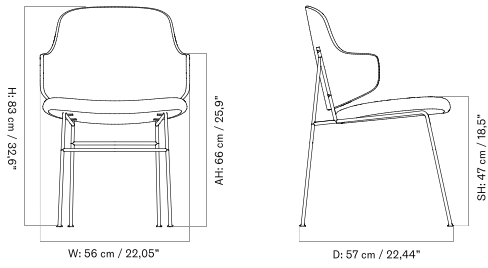

Seat Upholstered