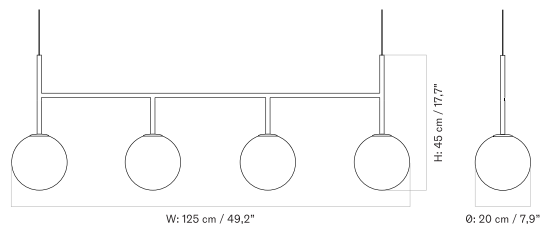

TR BULB SUSPENSION FRAME
Designed by *Tim Rundle*

[BACK TO START](#)

The TR Bulb Suspension Frame features dimmable LED bulbs and is available in black steel and polished steel.

TR BULB SUSPENSION FRAME - *Prices in EUR*

Stock Item

MASTER SKU	PRODUCT	PRICE
71133-001410 Fact sheet	Steel, Black - EU / UK - Matt Bulb	885 * 740,59
71133-001313 Fact sheet	Steel, Polished - EU / UK - Matt Bulb	895 * 748,95

TR Bulb Suspension Frame