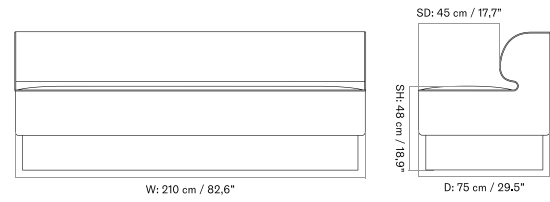

Open Section 210 - Plateau