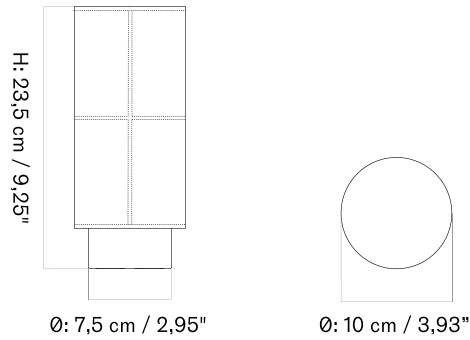

HASHIRA PORTABLE LAMP
Designed by *Norm Architects*

[BACK TO START](#)

The Hashira Portable Lamp features a handmade linen shade, an ash base, and is dimmable.

HASHIRA PORTABLE LAMP - *Prices in EUR*

Stock Item

MASTER SKU	PRODUCT	PRICE
71204-001149	Textile, Raw - EU / US / UK / CN	195
Fact sheet		*163,18

Hashira Portable Lamp