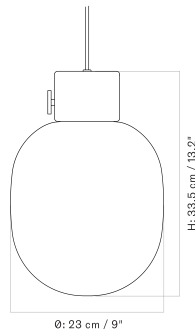

JWDA PENDANT
Designed by *Jonas Wagell*

[BACK TO START](#)

The JWDA Metallic Pendant Lamp features delicate glass and a polished brass base, with a built-in dimmer switch.

JWDA PENDANT - *Prices in EUR*

Stock Item

MASTER SKU	PRODUCT	PRICE
71219-001076	Brass, Polished - EU / UK	355
Fact sheet		* 297,07

JWDA Pendant