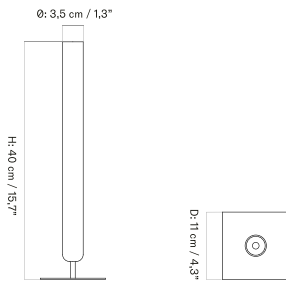

STANCE VASE - Prices in EUR

Stock Item

MASTER SKU	PRODUCT	PRICE
71036-001035 Fact sheet	H40 cm - Brass, Bronzed	235 * 196,65
71036-001036 Fact sheet	H50 cm - Brass, Bronzed	245 * 205,02

Stance Vase - H40