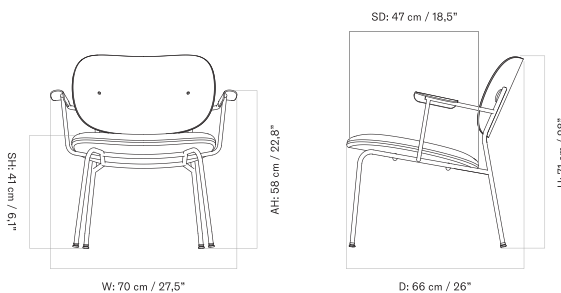

SEAT UPHOLSTERED - *Prices in EUR*

Production Time Ex. Freight: 6 weeks

MASTER SKU	PRODUCT	PC0T	PC1T	PC2T	PC3T	PC0L	PC1L	PC2L	PC3L
71156 Fact sheet	With Arms BASE: Steel, Black BACK: Oak, Veneer, Black	905 *757,32	1.045 874,48	1.085 907,95	1.115 933,05	1.085 907,95	1.125 941,42	1.185 991,63	1.265 1.058,58
71156 Fact sheet	With Arms BASE: Steel, Black BACK: Oak, Veneer, Dark Stained	905 *757,32	1.045 874,48	1.085 907,95	1.115 933,05	1.085 907,95	1.125 941,42	1.185 991,63	1.265 1.058,58
71156 Fact sheet	With Arms BASE: Steel, Black BACK: Oak, Veneer, Natural	905 *757,32	1.045 874,48	1.085 907,95	1.115 933,05	1.085 907,95	1.125 941,42	1.185 991,63	1.265 1.058,58

FULLY UPHOLSTERED - *Prices in EUR*

Production Time Ex. Freight: 6 weeks

MASTER SKU	PRODUCT	PC0T	PC1T	PC2T	PC3T	PC0L	PC1L	PC2L	PC3L
71156 Fact sheet	With Arms BASE: Steel, Black	1.125 *941,42	1.265 1.058,58	1.345 1.125,52	1.415 1.184,10	1.235 1.033,47	1.415 1.184,10	1.475 1.234,31	1.545 1.292,89

Seat Upholstered

Fully Upholstered