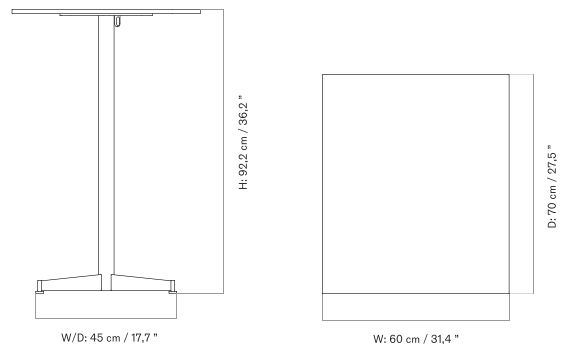

Ø80 Cm - Ceramic

Ø80 Cm - Linoleum, Marble, Oak and Stone

Ø60 Cm - Linoleum, Marble, Oak and Stone

70 X 60 Cm - Ceramic

70 X 60 Cm - Linoleum, Marble, Oak and Stone

FURNITURE

Tables

OFFICE TABLES