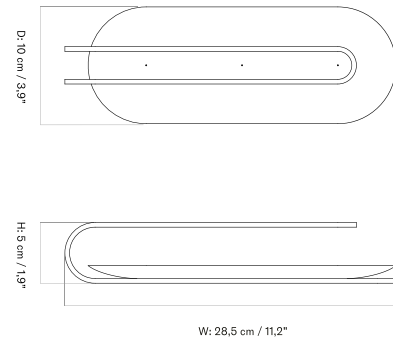

Clip Candle Holder - Table