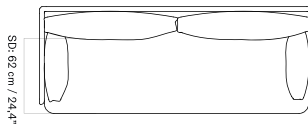

D: 90 cm / 35.4"

LOOSE COVER FOR TEAROOM CLUB CHAIR
 Designed by *Nick Ross*

[BACK TO START](#)

The Loose Cover for the Tearoom Club Chair is available in various colours and in two sizes: one for the Tearoom Club Chair and one for the Tearoom Club Chair with Swivel.