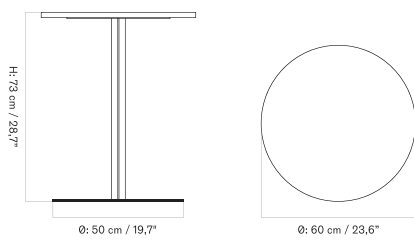

Ø60 - Round Base - Linoleum, Marble, Oak and Stone