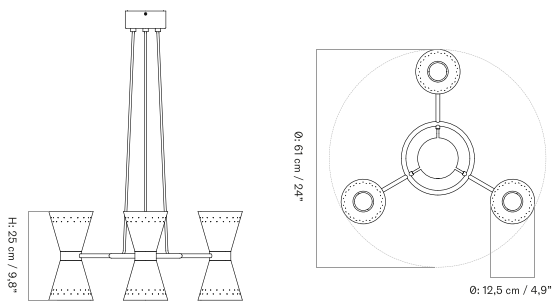

COLLECTOR CHANDELIER
Designed by *Alf Svensson*

[BACK TO START](#)

The Collector Chandelier is available with either three or five conical metal shades in a solid brass band. The cones project light in two directions.

COLLECTOR CHANDELIER - *Prices in EUR*

Stock Item

MASTER SKU	PRODUCT	PRICE
71125-001285 Fact sheet	Crème - EU / UK - 3	1.005 * 841
71125-001287 Fact sheet	Crème - EU / UK - 5	1.545 * 1.292,89

Collector Chandelier - 3