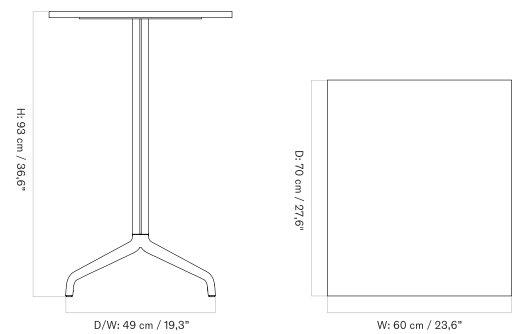

70 X 60 Cm - Round Base - Ceramic

70 X 60 Cm - Round Base - Linoleum, Marble, Oak and Stone

70 X 60 Cm - Star Base - Ceramic

70 X 60 Cm - Star Base - Linoleum, Marble, Oak and Stone

Ø80 Cm - Round Base - Ceramic