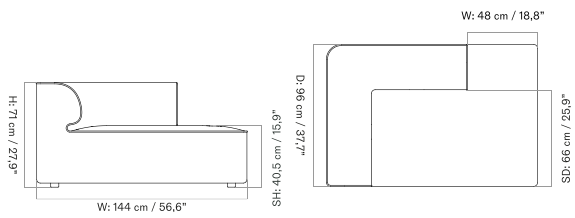

Open End 144

Corner 144

Open Section 96

Corner 96

Corner 192

Pouf 96

Chaise Longue 144

The Eave collection comes in a variation of individual modules along with a selection of pre-configured combinations, available in a wide range of upholstery.