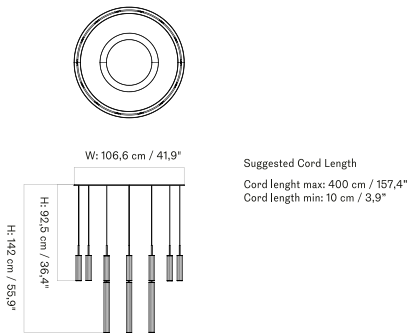

TUBULAIRE CHANDELIER
Designed by *Kroeyer-Saetter-Lassen*

[BACK TO START](#)

Crafted from reeded and anodised aluminium, the Tubulaire Chandelier is available with six, twenty, or thirty-eight pendants mounted on a circular canopy.

TUBULAIRE CHANDELIER - Prices in EUR

Stock Item

MASTER SKU	PRODUCT	PRICE
71217-001166 Fact sheet	Aluminium, Bronzed - EU / UK - 20 Pendants	6.345 * 5.309,62
71217-001164 Fact sheet	Aluminium, Bronzed - EU / UK - 38 Pendants	11.495 * 9.619,25
71217-001168 Fact sheet	Aluminium, Bronzed - EU / UK - 6 Pendants	2.324 * 1.945

Tubulaire Chandelier - 20