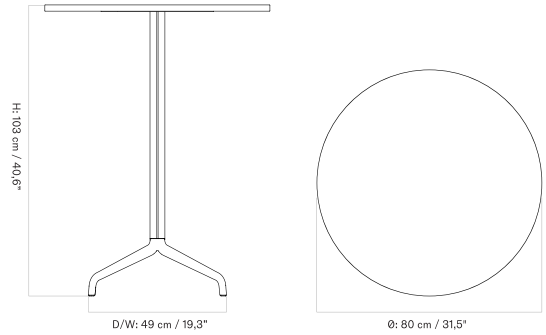

Ø60 - Star Base