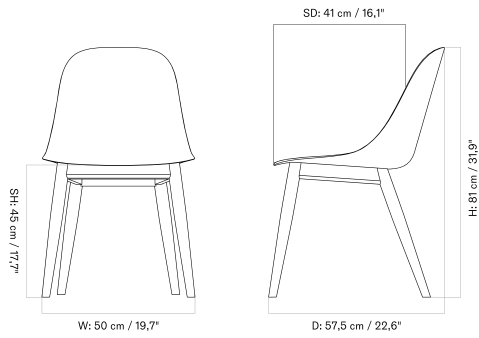

HARBOUR SIDE DINING CHAIR
Designed by *Norm Architects*

BACK TO START

STAR BASE WITH CASTERS - *Prices in EUR*

Production Time Ex. Freight: 6 weeks

MASTER SKU	PRODUCT	PC0T	PC1T	PC2T	PC3T	PC0L	PC1L	PC2L	PC3L
71106 Fact sheet	BASE: Aluminium, Black	785 * 656,90	935 782,43	1.215 1.016,74	1.455 1.217,57	1.415 1.184,10	1.475 1.234,31	1.635 1.368,20	1.975 1.652,72
71106 Fact sheet	BASE: Aluminium, Polished	785 * 656,90	935 782,43	1.215 1.016,74	1.455 1.217,57	1.415 1.184,10	1.475 1.234,31	1.635 1.368,20	1.975 1.652,72

4-Legs Base - Wood