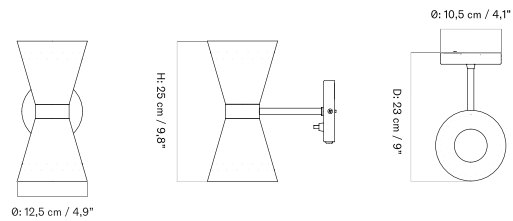

COLLECTOR WALL LAMP
Designed by *Alf Svensson*

[BACK TO START](#)

The Collector Wall Lamp features a solid brass bracket that holds a conical metal shade which projects light in two directions.

COLLECTOR WALL LAMP - *Prices in EUR*

Stock Item

MASTER SKU	PRODUCT	PRICE
71126-001310	Crème - EU	345
Fact sheet		* 288,70

Collector Wall Lamp