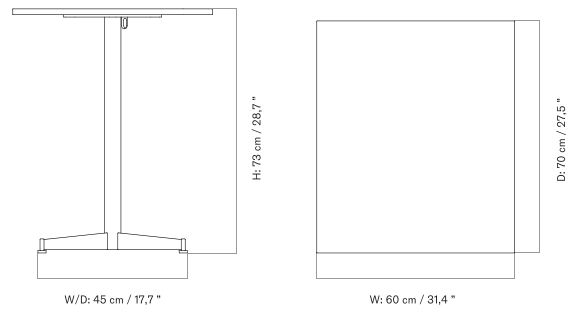

Ø80 Cm - Ceramic

Ø80 Cm - Linoleum, Marble, Oak and Stone

70X60 Cm - Ceramic

70X60 Cm - Linoleum, Marble, Oak and Stone

Ø60 Cm - Linoleum, Marble, Oak and Stone

FURNITURE

Tables

BAR & COUNTER TABLES