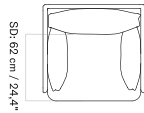

1 Seater

2 Seater

3 Seater