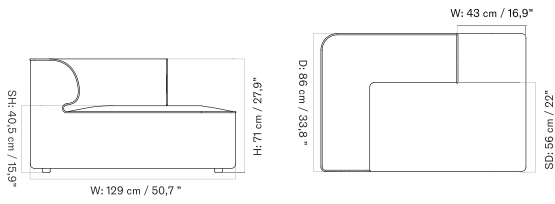

Open Section 86

Corner 86

Open End 129

Pouf 86

Chaise Longue 129

Corner 172

Corner 129

EAVE MODULAR SOFA 75, MODULE
Designed by *Norm Architects*