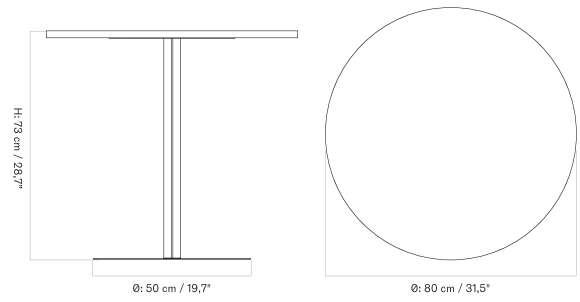

70X60 Cm - Round Base - Ceramic

70X60 Cm - Round Base - Linoleum, Marble, Oak and Stone

70X60 Cm - Star Base - Ceramic

70X60 Cm - Star Base - Linoleum, Marble, Oak and Stone

Ø80 Cm - Round Base - Ceramic

Ø80 Cm - Round Base - Linoleum, Marble, Oak and Stone