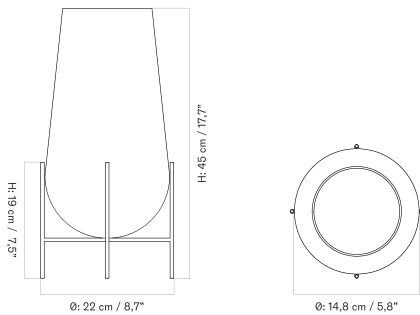

Echasse Collection - Vase Medium