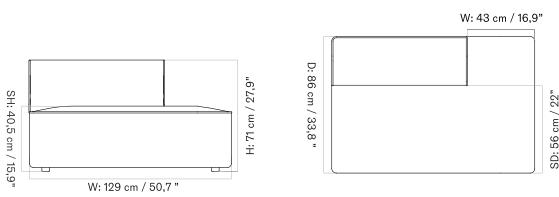

Open Section 86

Corner 86

Open End 129

Pouf 86

Chaise Longue 129

Corner 172

Corner 129

EAVE MODULAR SOFA 75, MODULE
Designed by *Norm Architects*