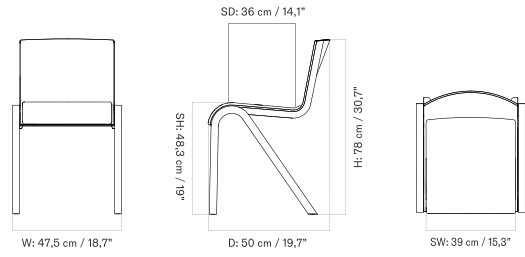

Seat Upholstered