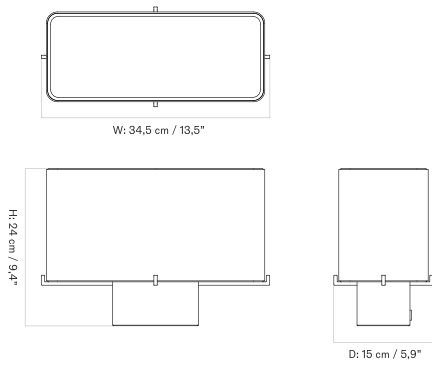

Nonna Table Lamp - H49

NONNA TABLE LAMP

Designed by *Kroeyer-Saetter-Lassen*

[BACK TO START](#)

The Nonna Table Lamp features a base in brushed aluminium or travertine stone, paired with a linen shade and matching cord. Comes in three sizes.

NONNA TABLE LAMP - Prices in EUR

Stock Item

MASTER SKU	PRODUCT	PRICE
71241-008789 Fact sheet	Alu., Brushed/Textile, Sand - EU - H24 cm	405 * 338,91
71241-008792 Fact sheet	Travertine, Sand/Textile, Sand - EU - H30 cm	605 * 506,28
71241-008795 Fact sheet	Travertine, Sand/Textile, Sand - EU - H49 cm	725 * 606,69

Nonna Table Lamp - H24