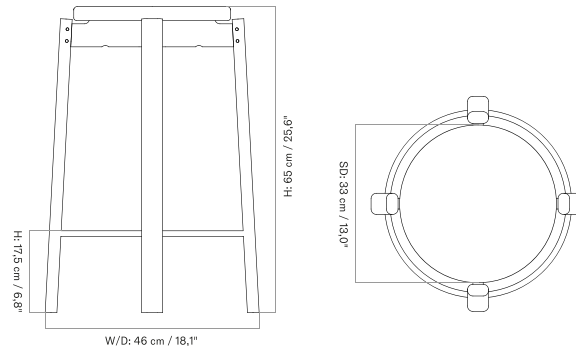

PASSAGE COUNTER STOOL

Designed by *Kroeyer-Saetter-Lassen*

[BACK TO START](#)

The Passage Counter Stool is available in natural oak and dark stained oak and features a steel footing. The stool is stackable.

PASSAGE COUNTER STOOL - Prices in EUR

Stock Item

MASTER SKU	PRODUCT	PRICE
71276-017381 Fact sheet	Un-Upholstered - Oak, Solid, Dark Stained - Steel, Solid, Stainless	545 * 456,07
71276-017380 Fact sheet	Un-Upholstered - Oak, Solid, Natural - Steel, Solid, Stainless	545 * 456,07

Passage Counter Stool