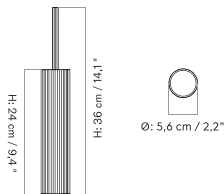

Crafted from reeded and anodised aluminium, the Tubulaire Pendant Lamp comes in two sizes and is also available as a trio with a shared canopy.

SINGLE - Prices in EUR

Stock Item

MASTER SKU	PRODUCT	PRICE
71215-001176 Fact sheet	Single - H24 cm - Aluminium, Bronzed - EU / UK	265 * 221,76
71215-001174 Fact sheet	Single - H48 cm - Aluminium, Bronzed - EU / UK	325 * 271,97

CLUSTER - Prices in EUR

Stock Item

MASTER SKU	PRODUCT	PRICE
71215-001162 Fact sheet	Cluster - H24/H48 cm - Aluminium, Bronzed - EU / UK	915 * 765,69

Single - H24