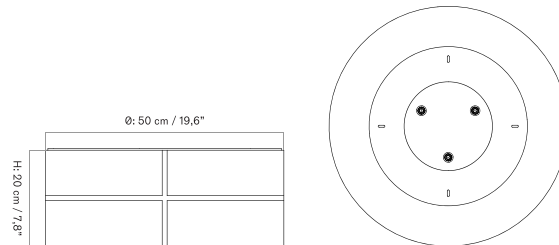

HASHIRA CEILING LAMP
Designed by *Norm Architects*

[BACK TO START](#)

The Hashira Ceiling Lamp sits flush against the ceiling and features a handmade linen shade.

HASHIRA CEILING LAMP - *Prices in EUR*

Stock Item

MASTER SKU	PRODUCT	PRICE
71206-001146 Fact sheet	Textile, Raw - EU / UK	465 * 389,12

Hashira Ceiling Lamp