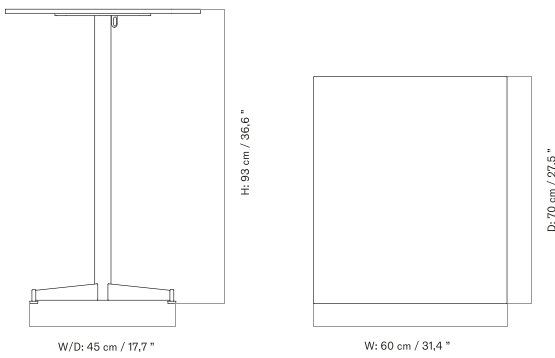

Ø80 Cm - Ceramic

Ø80 Cm - Linoleum, Marble, Oak and Stone

Ø60 Cm - Linoleum, Marble, Oak and Stone

70 X 60 Cm - Ceramic

70 X 60 Cm - Linoleum, Marble, Oak and Stone

FURNITURE

Tables

OFFICE TABLES