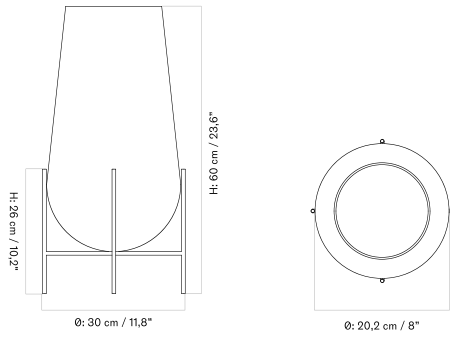

Echasse Collection - Vase large