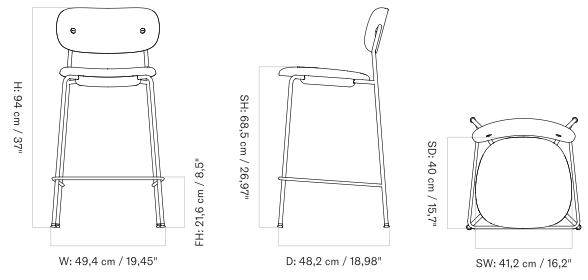

Fully Upholstered