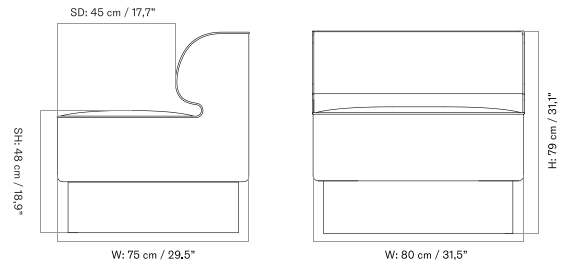

Open Section 80 - Plateau