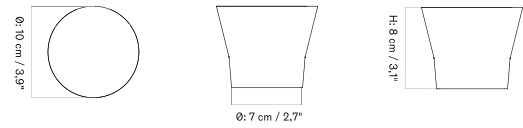

Ignus Flameless Candle - H15