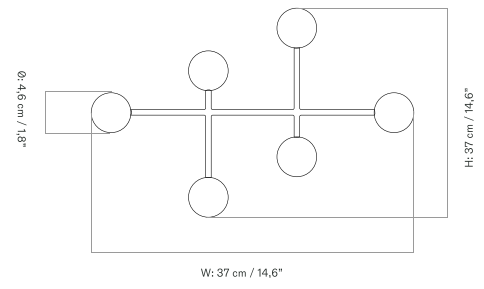

Wall - Small