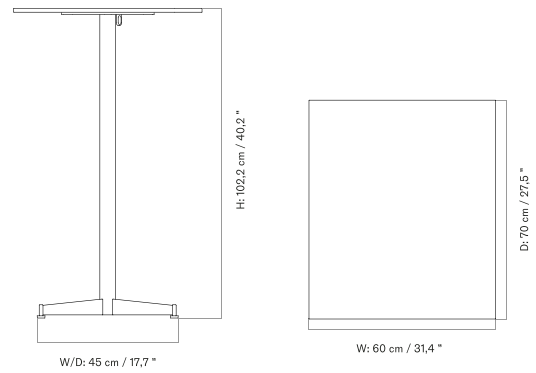

Ø80 Cm - Ceramic

Ø80 Cm - Linoleum, Marble, Oak and Stone

Ø60 Cm - Linoleum, Marble, Oak and Stone

70 X 60 Cm - Ceramic

70 X 60 Cm - Linoleum, Marble, Oak and Stone

NOOK COUNTER TABLE

[BACK TO START](#)

Designed by *Kroeyer-Saetter-Lassen*