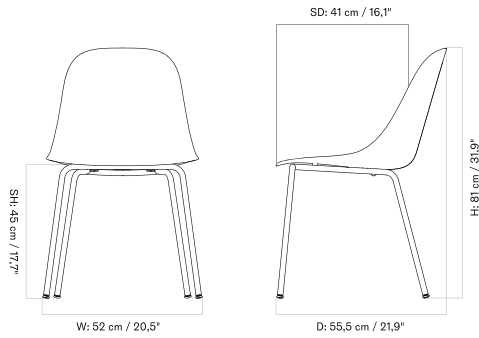

4-Legs Base - Steel