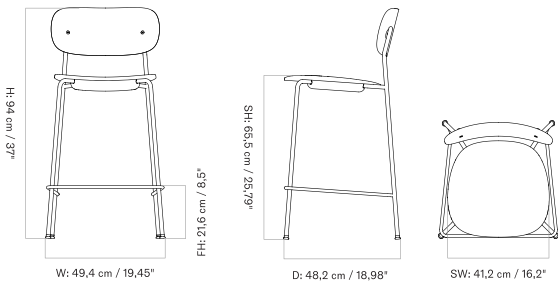

Un-Upholstered