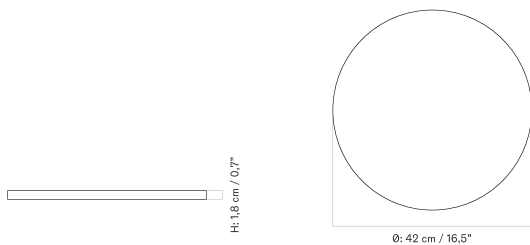

ANDROGYNE SIDE TABLE TOP
Designed by *Danielle Siggerud*

[BACK TO START](#)

Available in Ø42 and Ø65, the Androgyne Side Table Top is designed to pair with the Androgyne Side Table in steel and comes in five marble varieties.

Ø42 CM - Prices in EUR

Stock Item

MASTER SKU	PRODUCT	PRICE
71148-002088 Fact sheet	Marble, Calacatta Viola - Ø42 cm	445 * 372,38
71148-002090 Fact sheet	Marble, Crystal Rose - Ø42 cm	215 * 179,92
71148-002091 Fact sheet	Marble, Emperador - Ø42 cm	215 * 179,92
71148-007254 Fact sheet	Marble, Grey Galaxy - Ø42 cm	215 * 179,92
71148-002089 Fact sheet	Marble, Nero Marquina - Ø42 cm	215 * 179,92

Ø65 CM - Prices in EUR

Stock Item

MASTER SKU	PRODUCT	PRICE
71148-002081 Fact sheet	Marble, Calacatta Viola - Ø65 cm	795 * 665,27
71148-002083 Fact sheet	Marble, Crystal Rose - Ø65 cm	465 * 389,12
71148-002084 Fact sheet	Marble, Emperador - Ø65 cm	465 * 389,12
71148-007253 Fact sheet	Marble, Grey Galaxy - Ø65 cm	465 * 389,12
71148-002082 Fact sheet	Marble, Nero Marquina - Ø65 cm	355 * 297,07

Ø42 Cm