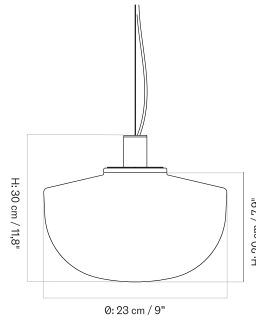

BANK PENDANT
Designed by *Norm Architects*

[BACK TO START](#)

The Bank Pendant is crafted from mouth-blown glass with powder-coated aluminium fittings.

BANK PENDANT - *Prices in EUR*

Stock Item

MASTER SKU	PRODUCT	PRICE
71221-001101 Fact sheet	Glass, Opal - EU / UK	525 * 439,33

Bank Pendant