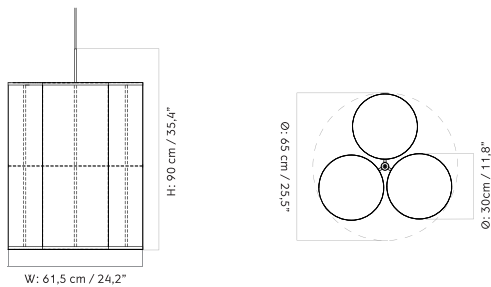

Single - Small