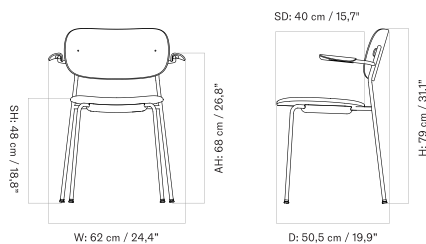

Seat Upholstered - With Arms