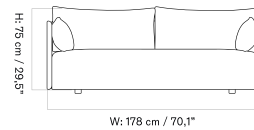

1 Seater

2 Seater

3 Seater