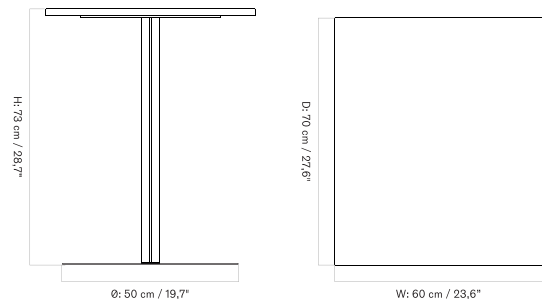

70X60 Cm - Star Base - Linoleum, Marble, Oak and Stone

70X60 Cm - Round Base - Linoleum, Marble, Oak and Stone