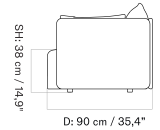

1 Seater

2 Seater

3 Seater