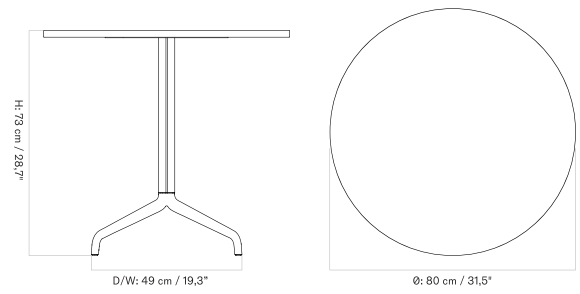

Ø80 Cm - Star Base - Linoleum, Marble, Oak and Stone