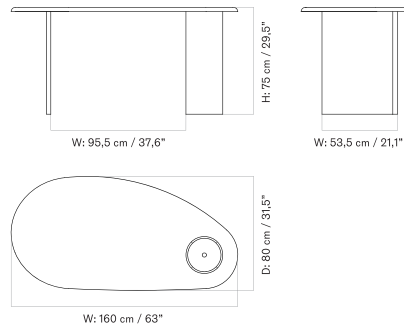

THE ECLIPSE DESK
Designed by *Fred Rigby Studio*

[BACK TO START](#)

The Eclipse Desk is available in two finishes: natural oak and black oak, both with black powder-coated steel legs.

THE ECLIPSE DESK - *Prices in EUR*

Stock Item

MASTER SKU	PRODUCT	PRICE
71000-002020 Fact sheet	Oak, Solid, Black	2.585 * 2.163,18
71000-000002 Fact sheet	Oak, Solid, Natural	2.585 * 2.163,18

The Eclipse Desk