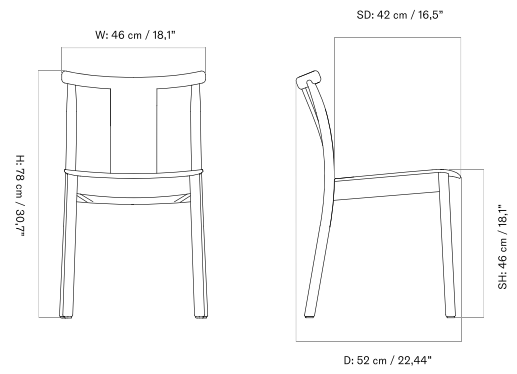

Seat Upholstered - With Arms

Seat Upholstered - Without Arms

Un-Upholstered - With Arms

Un-Upholstered - Without Arms

CO DINING CHAIR
Designed by *Norm Architects*

[BACK TO START](#)

The Co Dining Chair is available in both un-upholstered and upholstered versions, with the option of an upholstered seat in a range of textiles and leathers. Offered with or without armrests, the base comes in black or chromed steel, and the chair is available in three finishes: natural oak, dark stained oak, and black oak. The design allows for stacking and row-connecting.