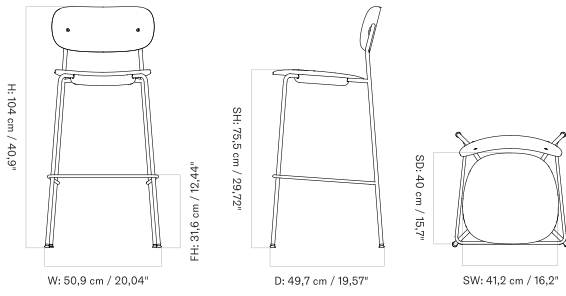

Un-Upholstered