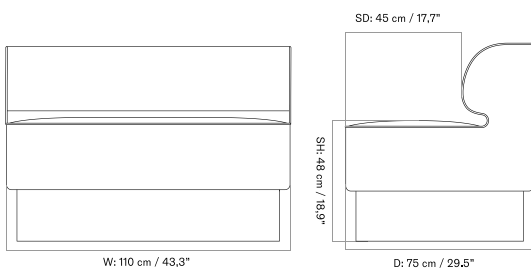

Open Section 110 - Plateau