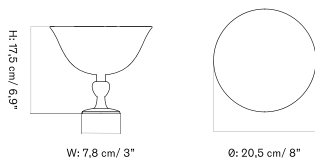

The Pavot Collection includes a vase, a bowl, and a centerpiece.
Each piece is aluminium-cast and hand-finished.

PAVOT COLLECTION - *Prices in EUR*

Stock Item

MASTER SKU	PRODUCT	PRICE
71291-018801 Fact sheet	Bowl - Aluminium, Bronzed	195 * 163,18
71291-018794 Fact sheet	Centerpiece - Aluminium, Bronzed	295 * 246,86
71291-018800 Fact sheet	Vase - Aluminium, Bronzed	195 * 163,18

Pavot Collection - Bowl