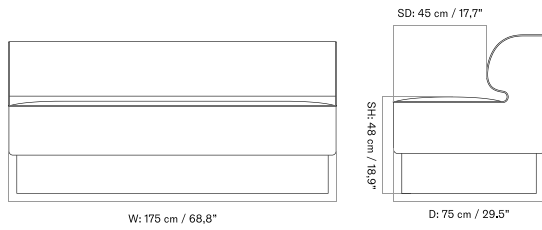

Open Section 175 - Plateau