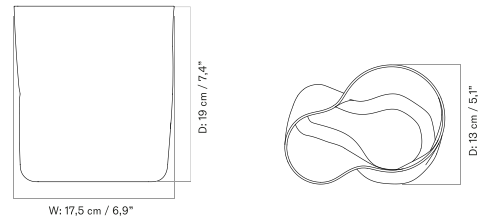

Aer Collection - Vase H19