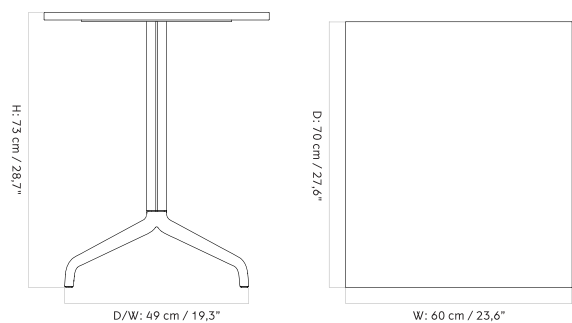

70X60 Cm - Round Base - Ceramic

70X60 Cm - Round Base - Linoleum, Marble, Oak and Stone

70X60 Cm - Star Base - Ceramic

70X60 Cm - Star Base - Linoleum, Marble, Oak and Stone

Ø80 Cm - Round Base - Ceramic

Ø80 Cm - Round Base - Linoleum, Marble, Oak and Stone