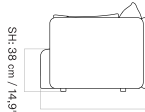

D: 90 cm / 35.4"