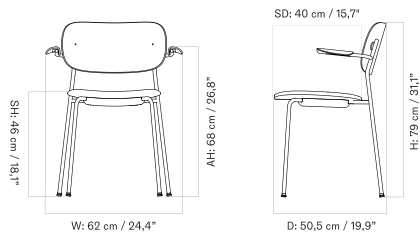

Un-Upholstered - With Arms