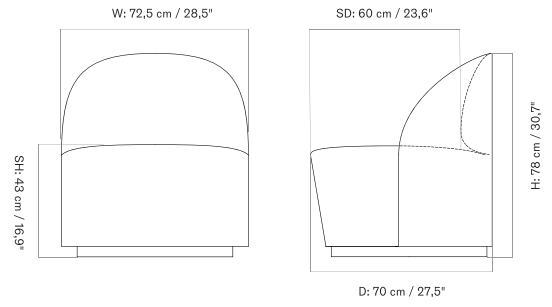

Swivel With Return