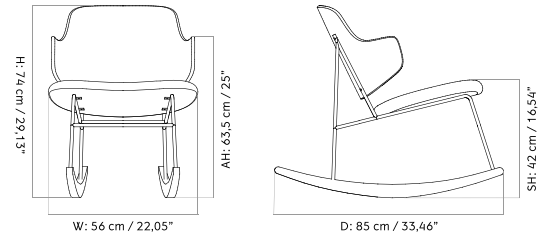

THE PENGUIN ROCKING CHAIR
Designed by *Ib Kofod-Larsen Design*

BACK TO START

Fully Upholstered

Seat Upholstered

Un-Upholstered

ELIZABETH LOUNGE CHAIR
Designed by *Ib Kofod-Larsen Design*

[BACK TO START](#)

The Elizabeth Lounge Chair is available in a range of textiles and leathers and is paired with legs in either natural oak or walnut.