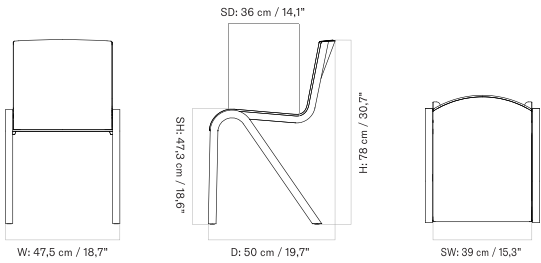

Un-Upholstered