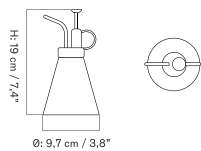

Plant Mister