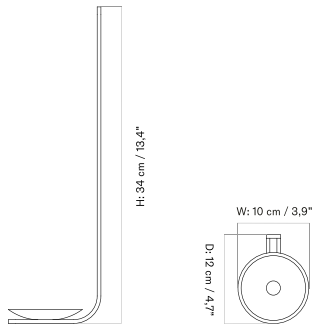

Clip Candle Holder - Tealight - Wall

CLIP CANDLE HOLDER
Designed by *Audo Copenhagen*

[BACK TO START](#)

The Clip Candle Holder comes in both wall and table versions, each offered in various sizes and finishes.

CLIP CANDLE HOLDER - Prices in EUR

Stock Item

MASTER SKU	PRODUCT	PRICE
71040-000883 Fact sheet	Candle, Wall - Brass	65 * 54,39
71040-000887 Fact sheet	Table, H5 cm, 3 Arm - Black	75 * 62,76
71040-000888 Fact sheet	Table, H5 cm, 3 Arm - Brass	175 * 146,44
71040-000880 Fact sheet	Tealight, Wall - Black	35 * 29,29
71040-000881 Fact sheet	Tealight, Wall - Brass	55 * 46,03

Clip Candle Holder - Candle - Wall