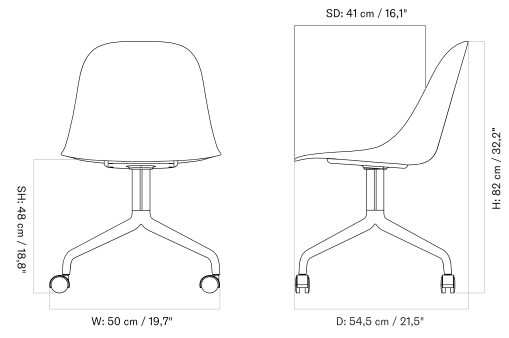

HARBOUR SIDE DINING CHAIR
 Designed by *Norm Architects*

BACK TO START

STAR BASE WITH CASTERS - *Prices in EUR*

Production Time Ex. Freight: 6 weeks

MASTER SKU	PRODUCT	PC0T	PC1T	PC2T	PC3T	PC0L	PC1L	PC2L	PC3L
71106 Fact sheet	BASE: Aluminium, Black	785 * 656,90	935 782,43	1.215 1.016,74	1.455 1.217,57	1.415 1.184,10	1.475 1.234,31	1.635 1.368,20	1.975 1.652,72
71106 Fact sheet	BASE: Aluminium, Polished	785 * 656,90	935 782,43	1.215 1.016,74	1.455 1.217,57	1.415 1.184,10	1.475 1.234,31	1.635 1.368,20	1.975 1.652,72

4-Legs Base - Wood

4-Legs Base - Wood - Upholstered

4-Legs Base - Steel

4-Legs Base - Steel - Upholstered

Star Base With Swivel

Star Base With Swivel - Upholstered

Star Base With Casters

Star Base With Casters - Unholstered