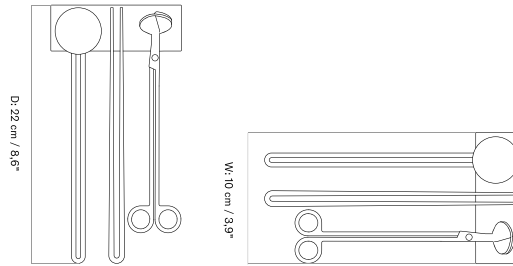

CLIP CANDLE CARE KIT
Designed by *Audo Copenhagen*

[BACK TO START](#)

The Clip Candle Care Kit is a four-piece kit including a candle snuffer, wick trimmer, pick, and accompanying tray. All tools are made of powder-coated metal.

CLIP CANDLE CARE KIT - *Prices in EUR*

Stock Item

MASTER SKU	PRODUCT	PRICE
71043-000893	Brass	105
Fact sheet		* 87,87

Clip Candle Care Kit