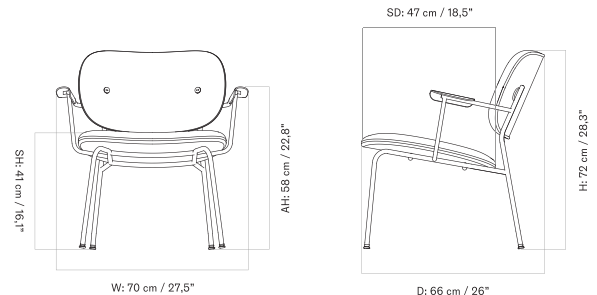

SEAT UPHOLSTERED - *Prices in EUR*

Production Time Ex. Freight: 6 weeks

MASTER SKU	PRODUCT	PC0T	PC1T	PC2T	PC3T	PC0L	PC1L	PC2L	PC3L
71156 Fact sheet	With Arms BASE: Steel, Black BACK: Oak, Veneer, Black	905 *757,32	1.045 874,48	1.085 907,95	1.115 933,05	1.085 907,95	1.125 941,42	1.185 991,63	1.265 1.058,58
71156 Fact sheet	With Arms BASE: Steel, Black BACK: Oak, Veneer, Dark Stained	905 *757,32	1.045 874,48	1.085 907,95	1.115 933,05	1.085 907,95	1.125 941,42	1.185 991,63	1.265 1.058,58
71156 Fact sheet	With Arms BASE: Steel, Black BACK: Oak, Veneer, Natural	905 *757,32	1.045 874,48	1.085 907,95	1.115 933,05	1.085 907,95	1.125 941,42	1.185 991,63	1.265 1.058,58

FULLY UPHOLSTERED - *Prices in EUR*

Production Time Ex. Freight: 6 weeks

MASTER SKU	PRODUCT	PC0T	PC1T	PC2T	PC3T	PC0L	PC1L	PC2L	PC3L
71156 Fact sheet	With Arms BASE: Steel, Black	1.125 *941,42	1.265 1.058,58	1.345 1.125,52	1.415 1.184,10	1.235 1.033,47	1.415 1.184,10	1.475 1.234,31	1.545 1.292,89

Seat Upholstered

Fully Upholstered