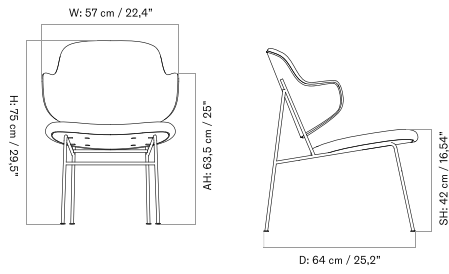

THE PENGUIN LOUNGE CHAIR
Designed by *Ib Kofod-Larsen Design*

BACK TO START

Fully Upholstered