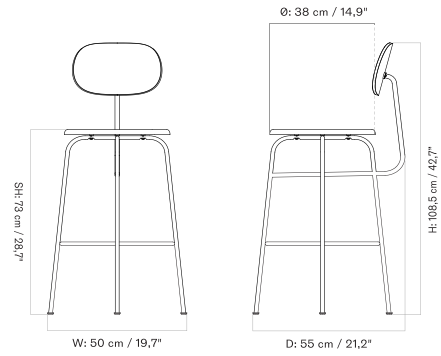

Fully Upholstered