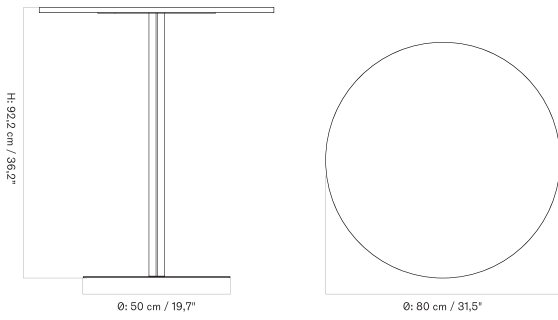

70 X 60 Cm - Round Base - Ceramic

70 X 60 Cm - Round Base - Linoleum, Marble, Oak and Stone

70 X 60 Cm - Star Base - Ceramic

70 X 60 Cm - Star Base - Linoleum, Marble, Oak and Stone

Ø80 Cm - Round Base - Ceramic