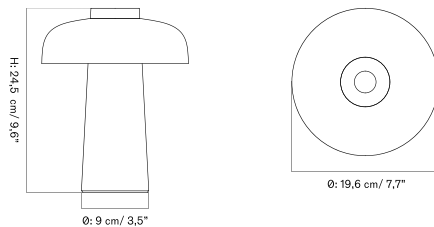

REVERSE PORTABLE LAMP
Designed by *Aleksandar Lazic*

[BACK TO START](#)

The Reverse Portable Lamp features a curved bronzed aluminium shade, a base crafted from untreated travertine stone, and is dimmable to three settings.

REVERSE PORTABLE LAMP - *Prices in EUR*

Stock Item

MASTER SKU	PRODUCT	PRICE
71231-007329	Travertine, Sand/Alu., Bronzed - EU / US / UK / CN	445
Fact sheet		* 372,38

Reverse Portable Lamp