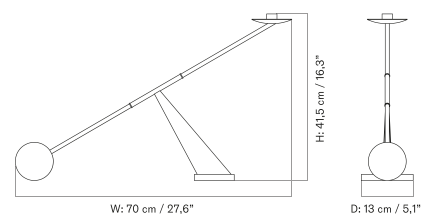

INTERCONNECT CANDLE HOLDER
Designed by *Colin King Studio LLC*

[BACK TO START](#)

The Interconnect Candleholder is available in two sizes, with size-specific finishes in bronzed brass, black, polished brass, and silver.

SMALL - Prices in EUR

Stock Item

MASTER SKU	PRODUCT	PRICE
71033-001067 Fact sheet	Small - Brass, Bronzed	345 * 288,70
71033-001064 Fact sheet	Small - Steel, Black	235 * 196,65
71033-001063 Fact sheet	Small - Steel, Stainless	295 * 246,86

LARGE - Prices in EUR

Stock Item

MASTER SKU	PRODUCT	PRICE
71033-001062 Fact sheet	Large - Brass, Bronzed	515 * 430,96
71033-001061 Fact sheet	Large - Brass, Polished	505 * 422,59
71033-001060 Fact sheet	Large - Steel, Black	355 * 297,07

Small

Large