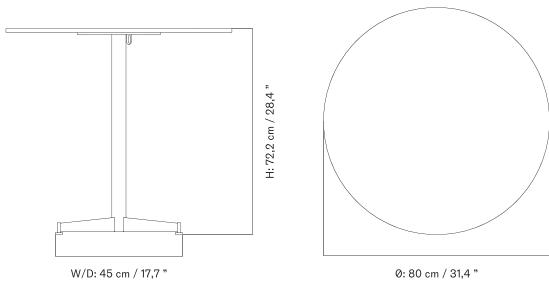

Ø80 Cm - Ceramic

Ø80 Cm - Linoleum, Marble, Oak and Stone

70X60 Cm - Ceramic

70X60 Cm - Linoleum, Marble, Oak and Stone

Ø60 Cm - Linoleum, Marble, Oak and Stone

FURNITURE

Tables

BAR & COUNTER TABLES