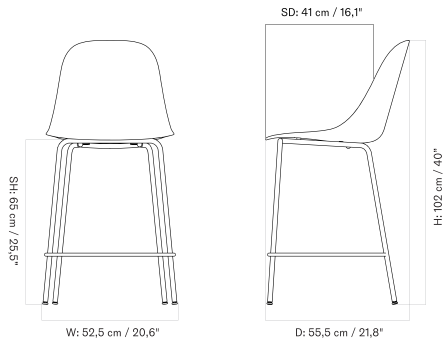

[BACK TO START](#)

The Harbour Side Counter Chair is available in a range of textiles and leathers and features a black powder-coated base with a crossbar.

SPEC OPTIONS - *Price Category*

VARIANT TEXTILE	VARIANT LEATHER
Price Category 0 Textile - PC0T <i>Audo Bouclé, Audo / Logan, Yarn Collective / Autumn, Kvadrat / Parcot, Limonta</i>	Price Category 0 Leather - PC0L <i>Sierra, Camo</i>
Price Category 1 Textile - PC1T <i>Baena, Limonta / Barnum Bouclé, Audo / Champion, Jab / Illusion, Nevotex / Remix, Kvadrat / Re-Wool, Kvadrat / Sienna, Limonta</i>	Price Category 1 Leather - PC1L <i>Aida, Nevotex / Dakar, Nevotex / Ultra, Sørensen Leather</i>
Price Category 2 Textile - PC2T <i>Canvas, Kvadrat / Clay, Kvadrat / Fiord, Kvadrat / Hallingdal, Kvadrat / Keiga, Kvadrat / Moss, Kvadrat / Reflect, Kvadrat / Savanna, Kvadrat / Steelcut Trio, Kvadrat / Customer Own Material, Customer</i>	Price Category 2 Leather - PC2L <i>Dunes, Sørensen Leather / Nuance, Sørensen Leather / Customer Own Leather, Customer</i>
Price Category 3 Textile - PC3T <i>Cifrado, Kvadrat / Safire, Kvadrat / Serpentine, Kvadrat / Vidar, Kvadrat / Zero, Kvadrat</i>	Price Category 3 Leather - PC3L -

HARBOUR SIDE COUNTER CHAIR - *Prices in EUR*

Production Time Ex. Freight: 6 weeks

MASTER SKU	PRODUCT	PC0T	PC1T	PC2T	PC3T	PC0L	PC1L	PC2L	PC3L
71098	BASE: Steel, Black	655	755	965	1.195	1.165	1.225	1.305	1.585
<u>Fact sheet</u>		* 548,12	631,80	807,53	1.000	974,90	1.025,10	1.092,05	1.326,36

Un-Upholstered