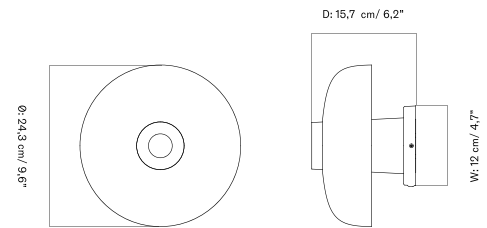

Reverse Wall Lamp - Dimmer Without Cord