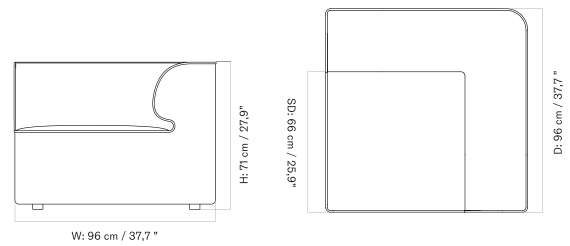

Open End 144

Corner 144

Open Section 96

Corner 96

Corner 192

Pouf 96

Chaise Longue 144

The Eave collection comes in a variation of individual modules along with a selection of pre-configured combinations, available in a wide range of upholstery.