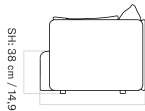

D: 90 cm / 35.4"

LOOSE COVER FOR TEAROOM CLUB CHAIR
 Designed by *Nick Ross*

[BACK TO START](#)

The Loose Cover for the Tearoom Club Chair is available in various colours and in two sizes: one for the Tearoom Club Chair and one for the Tearoom Club Chair with Swivel.