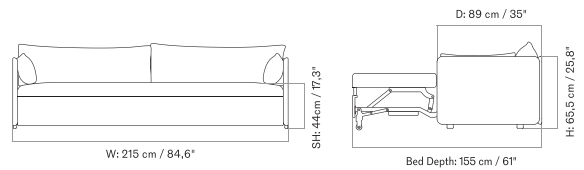

OFFSET SOFA BED
Designed by *Norm Architects*

[BACK TO START](#)

The Offset Sofa Bed is available in a range of textiles and as a 2-seater and 3-seater.

SPEC OPTIONS - *Price Category*

VARIANT TEXTILE	VARIANT LEATHER
Price Category 0 Textile - PC0T <i>Audo Bouclé, Audo / Autumn, Kvadrat / Logan, Yarn Collective / Parcot, Limonta</i>	Price Category 0 Leather - PC0L -
Price Category 1 Textile - PC1T <i>Baena, Limonta / Barnum Bouclé, Audo / Champion, Jab / Remix, Kvadrat / Re-Wool, Kvadrat / Sienna, Limonta / Illusion, Nevotex</i>	Price Category 1 Leather - PC1L -
Price Category 2 Textile - PC2T <i>Canvas, Kvadrat / Clay, Kvadrat / Fiord, Kvadrat / Hallingdal, Kvadrat / Keiga, Kvadrat / Moss, Kvadrat / Reflect, Kvadrat / Savanna, Kvadrat / Steelcut Trio, Kvadrat / Customer Own Material, Customer</i>	Price Category 2 Leather - PC2L -
Price Category 3 Textile - PC3T <i>Cifrado, Kvadrat / Safire, Kvadrat / Serpentine, Kvadrat / Vidar, Kvadrat / Zero, Kvadrat</i>	Price Category 3 Leather - PC3L -

OFFSET SOFA BED - *Prices in EUR*

Production Time Ex. Freight: 6 weeks

MASTER SKU	PRODUCT	PC0T	PC1T	PC2T	PC3T	PC0L	PC1L	PC2L	PC3L
71060 Fact sheet	EDITION: 2 Seater	4.475 * 3.744,77	4.885 4.087,87	5.525 4.623,43	6.145 5.142,26	-	-	-	-
71060 Fact sheet	EDITION: 3 Seater	4.545 * 3.803,35	4.965 4.154,81	5.615 4.698,74	6.275 5.251,05	-	-	-	-

2 Seater

3 Seater