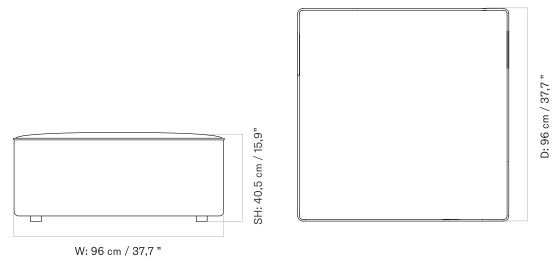

Open End 144

Corner 144

Open Section 96

Corner 96

Corner 192

Pouf 96

Chaise Longue 144

The Eave collection comes in a variation of individual modules along with a selection of pre-configured combinations, available in a wide range of upholstery.