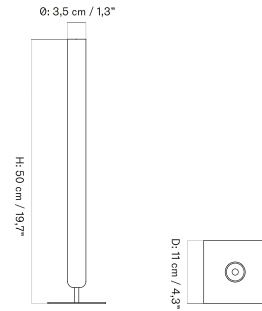

Stance Vase - H50