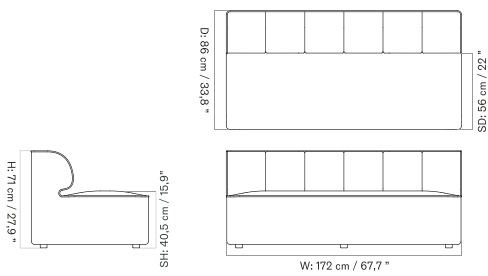

Open Section 172