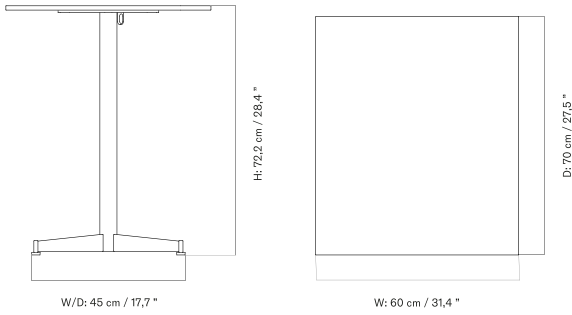

Ø80 Cm - Ceramic

Ø80 Cm - Linoleum, Marble, Oak and Stone

70X60 Cm - Ceramic

70X60 Cm - Linoleum, Marble, Oak and Stone

Ø60 Cm - Linoleum, Marble, Oak and Stone

FURNITURE

Tables

BAR & COUNTER TABLES