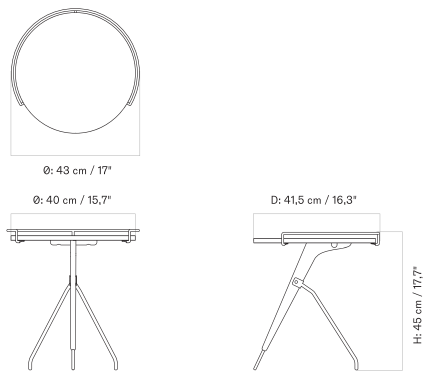

UMANOFF TABLE
Designed by *Arthur Umanoff Design*

[BACK TO START](#)

The Umanoff Table is available in two sizes, comes in walnut, and includes brushed brass details.

SIDE - Prices in EUR

Stock Item

MASTER SKU	PRODUCT	PRICE
71153-002062 Fact sheet	Side - Walnut, Solid / Brass, Brushed - H45 cm	835 * 698,74
71153-002067 Fact sheet	Side - Walnut, Solid / Brass, Brushed - H60 cm	985 * 824,27

Side - H45