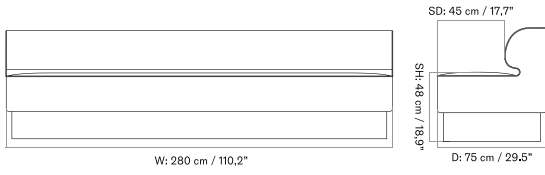

Open Section 280 - Plateau