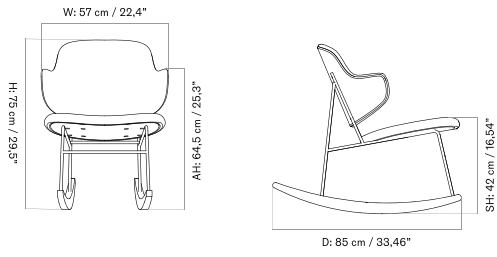

THE PENGUIN ROCKING CHAIR
Designed by *Ib Kofod-Larsen Design*

BACK TO START

Fully Upholstered