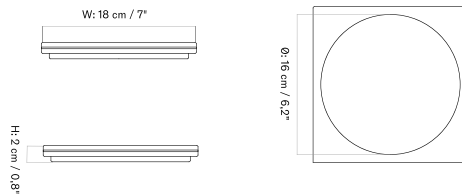

The Divot Tray is a centrepiece featuring a brass finish.

DIVOT TRAY - *Prices in EUR*

Stock Item

MASTER SKU	PRODUCT	PRICE
71192-001002 Fact sheet	Brass	175 * 146,44

Divot Tray