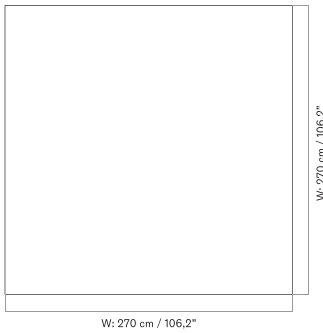

The Duomo Rug is available in two sizes and three colours:
Limestone Beige, Terracotta Red, and Marble Grey.

270 X 270 CM - Prices in EUR

Stock Item

MASTER SKU	PRODUCT	PRICE
71004-000415 Fact sheet	270 x 270 cm - Limestone, Beige	1.795 * 1.502,09
71004-000417 Fact sheet	270 x 270 cm - Marble, Grey	1.795 * 1.502,09
71004-000416 Fact sheet	270 x 270 cm - Terracotta, Red	1.795 * 1.502,09

200 X 300 CM - Prices in EUR

Stock Item

MASTER SKU	PRODUCT	PRICE
71004-000412 Fact sheet	200 x 300 cm - Limestone, Beige	2.075 * 1.736,40
71004-000414 Fact sheet	200 x 300 cm - Marble, Grey	2.075 * 1.736,40
71004-000413 Fact sheet	200 x 300 cm - Terracotta, Red	2.075 * 1.736,40

270X270 Cm