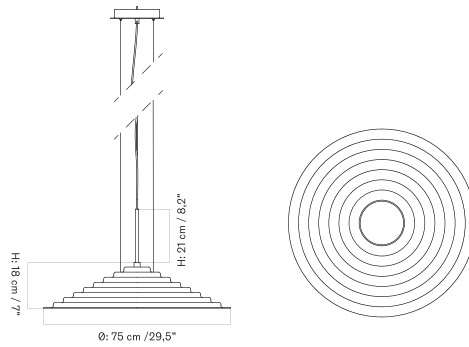

CHANCERY PENDANT LAMP
Designed by *Norm Architects*

[BACK TO START](#)

Casting a soft light, the Chancery Pendant Lamp is made from spun aluminium with a polished finish and features an integrated diffuser.

CHANCERY PENDANT LAMP - *Prices in EUR*

Stock Item

MASTER SKU	PRODUCT	PRICE
71242-008798	Aluminium, Brushed - EU / UK - Ø75 cm	1.105
Fact sheet		* 924,69

Chancery Pendant Lamp