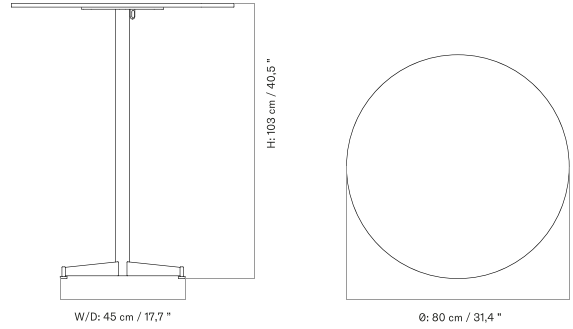

Ø80 Cm - Ceramic

Ø80 Cm - Linoleum, Marble, Oak and Stone

Ø60 Cm - Linoleum, Marble, Oak and Stone

70 X 60 Cm - Ceramic

70 X 60 Cm - Linoleum, Marble, Oak and Stone

NOOK COUNTER TABLE

[BACK TO START](#)

Designed by *Kroeyer-Saetter-Lassen*