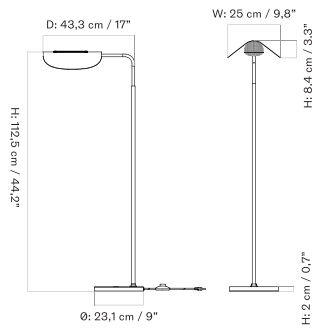

WING FLOOR LAMP
Designed by *Kenneth Bergenblad*

[BACK TO START](#)

Wing Floor Lamp has a folded aluminium shade and is available in polished aluminium.

WING FLOOR LAMP - *Prices in EUR*

Stock Item

MASTER SKU	PRODUCT	PRICE
71124-001290	Aluminium - EU	835
Fact sheet		* 698,74

Wing Floor Lamp