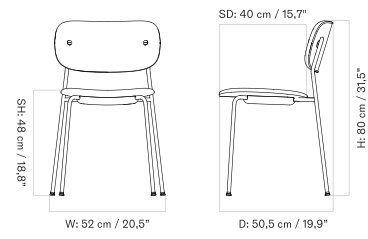

Fully Upholstered - Without Arms