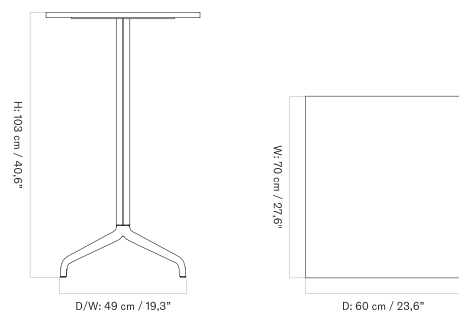

70 X 60 Cm - Round Base - Ceramic

70 X 60 Cm - Round Base - Linoleum, Marble, Oak and Stone

70 X 60 Cm - Star Base - Ceramic

70 X 60 Cm - Star Base - Linoleum, Marble, Oak and Stone

Ø80 Cm - Round Base - Ceramic