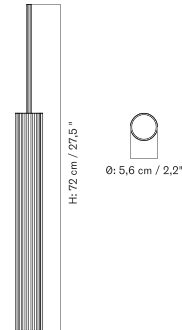

Single - H48