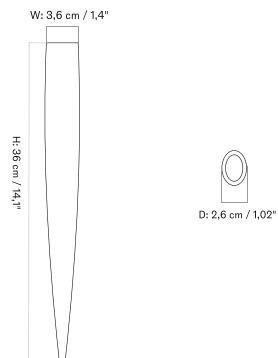

Watering Stick - H36