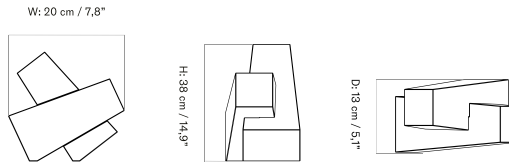

The Converge Bookends are shaped from lava stone. Use as bookends — one on each side of a line of books — or interlock to create a sculptural piece

CONVERGE BOOKENDS - *Prices in EUR*

Stock Item

MASTER SKU	PRODUCT	PRICE
71188-000742	Stone, Lava	275
Fact sheet		* 230,13

Converge Bookends