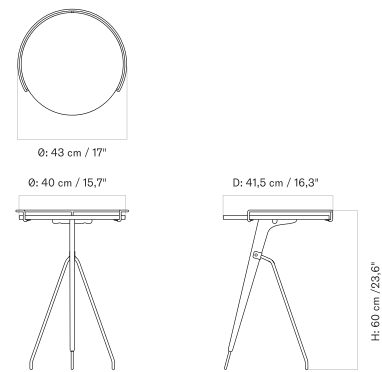

UMANOFF TABLE
Designed by *Arthur Umanoff Design*

[BACK TO START](#)

The Umanoff Table is available in two sizes, comes in walnut, and includes brushed brass details.

SIDE - Prices in EUR

Stock Item

MASTER SKU	PRODUCT	PRICE
71153-002062 Fact sheet	Side - Walnut, Solid / Brass, Brushed - H45 cm	835 * 698,74
71153-002067 Fact sheet	Side - Walnut, Solid / Brass, Brushed - H60 cm	985 * 824,27

Side - H60