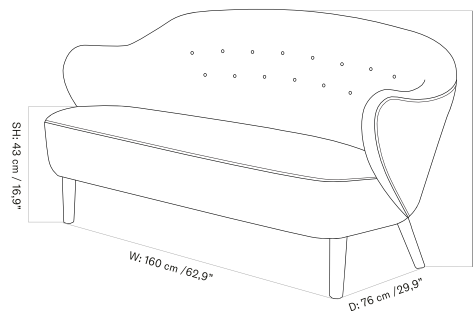

INGEBORG SOFA - *Prices in EUR*

Production Time Ex. Freight: 6 weeks

MASTER SKU	PRODUCT	PC0T	PC1T	PC2T	PC3T	PC0L	PC1L	PC2L	PC3L
71140 Fact sheet	BASE: Oak, Solid, Dark Stained BUTTONS: Same as upholstery	4.405 * 3.686,19	5.005 4.188,28	5.525 4.623,43	6.115 5.117,15	-	6.285 5.259,41	7.165 5.995,82	7.845 6.564,85
71140 Fact sheet	BASE: Oak, Solid, Dark Stained BUTTONS: Vegetal	4.405 * 3.686,19	5.005 4.188,28	5.525 4.623,43	6.115 5.117,15	-	6.285 5.259,41	7.165 5.995,82	7.845 6.564,85
71140 Fact sheet	BASE: Oak, Solid, Natural BUTTONS: Same as upholstery	4.405 * 3.686,19	5.005 4.188,28	5.525 4.623,43	6.115 5.117,15	-	6.285 5.259,41	7.165 5.995,82	7.845 6.564,85
71140 Fact sheet	BASE: Oak, Solid, Natural BUTTONS: Vegetal	4.405 * 3.686,19	5.005 4.188,28	5.525 4.623,43	6.115 5.117,15	-	6.285 5.259,41	7.165 5.995,82	7.845 6.564,85

Ingeborg Sofa