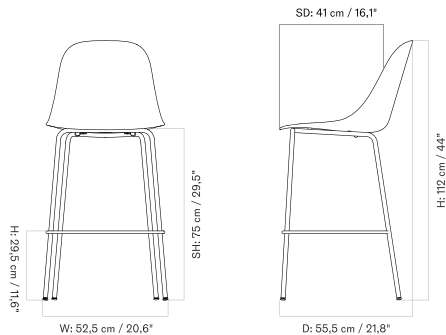

[BACK TO START](#)

The Harbour Side Bar Chair is available in a range of textiles and leathers and features a black powder-coated base with a crossbar.

SPEC OPTIONS - *Price Category*

VARIANT TEXTILE	VARIANT LEATHER
Price Category 0 Textile - PC0T <i>Audo Bouclé, Audo / Logan, Yarn Collective / Autumn, Kvadrat / Parcot, Limonta</i>	Price Category 0 Leather - PC0L <i>Sierra, Camo</i>
Price Category 1 Textile - PC1T <i>Baena, Limonta / Barnum Bouclé, Audo / Champion, Jab / Illusion, Nevotex / Remix, Kvadrat / Re-Wool, Kvadrat / Sienna, Limonta</i>	Price Category 1 Leather - PC1L <i>Aida, Nevotex / Dakar, Nevotex / Ultra, Sørensen Leather</i>
Price Category 2 Textile - PC2T <i>Canvas, Kvadrat / Clay, Kvadrat / Fiord, Kvadrat / Hallingdal, Kvadrat / Keiga, Kvadrat / Moss, Kvadrat / Reflect, Kvadrat / Savanna, Kvadrat / Steelcut Trio, Kvadrat / Customer Own Material, Customer</i>	Price Category 2 Leather - PC2L <i>Dunes, Sørensen Leather / Nuance, Sørensen Leather / Customer Own Leather, Customer</i>
Price Category 3 Textile - PC3T <i>Cifrado, Kvadrat / Safire, Kvadrat / Serpentine, Kvadrat / Vidar, Kvadrat / Zero, Kvadrat</i>	Price Category 3 Leather - PC3L -

HARBOUR SIDE BAR CHAIR - *Prices in EUR*

Production Time Ex. Freight: 6 weeks

MASTER SKU	PRODUCT	PC0T	PC1T	PC2T	PC3T	PC0L	PC1L	PC2L	PC3L
71097	BASE: Steel, Black	655	755	965	1.195	1.165	1.225	1.305	1.585
Fact sheet		* 548,12	631,80	807,53	1.000	974,90	1.025,10	1.092,05	1.326,36

Un-Upholstered