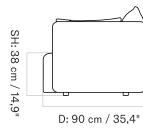

1 Seater

2 Seater

3 Seater