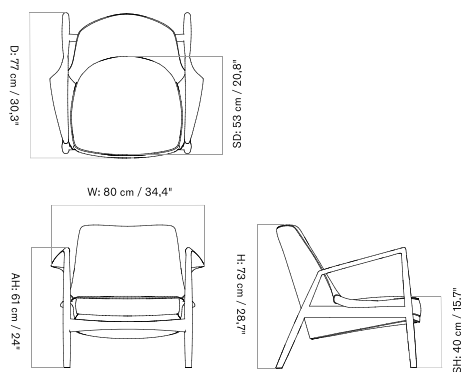

LOW BACK - *Prices in EUR*

Production Time Ex. Freight: 6 weeks

MASTER SKU	PRODUCT	PC0T	PC1T	PC2T	PC3T	PC0L	PC1L	PC2L	PC3L
71169 Fact sheet	EDITION: Low Back BASE: Oak, Solid, Natural	5.105 * 4.271,97	5.315 4.447,70	5.555 4.648,54	5.785 4.841	-	6.095 5.100,42	6.325 5.292,89	6.535 5.468,62
71169 Fact sheet	EDITION: Low Back BASE: Walnut, Solid	5.415 * 4.531,38	5.615 4.698,74	5.855 4.899,58	6.095 5.100,42	-	6.395 5.351,46	6.625 5.543,93	6.845 5.728,03

HIGH BACK - *Prices in EUR*

Production Time Ex. Freight: 6 weeks

MASTER SKU	PRODUCT	PC0T	PC1T	PC2T	PC3T	PC0L	PC1L	PC2L	PC3L
71169 Fact sheet	EDITION: High Back BASE: Oak, Solid, Natural	5.245 * 4.389,12	5.485 4.589,96	5.715 4.782,43	5.925 4.958,16	-	6.235 5.217,57	6.465 5.410,04	6.705 5.610,88
71169 Fact sheet	EDITION: High Back BASE: Walnut, Solid	5.715 * 4.782,43	5.925 4.958,16	6.155 5.150,63	6.395 5.351,46	-	6.535 5.468,62	6.765 5.661,09	7.005 5.861,92

Low Back