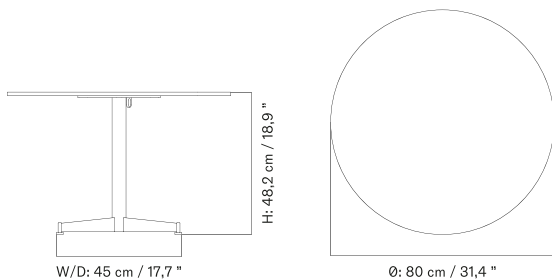

NOOK LOUNGE TABLE - Prices in EUR

Stock Item

MASTER SKU	PRODUCT	PRICE
71184-009977 Fact sheet	Star Base - Steel, Black - Ceramic, Sand - Ø80 cm	1.115 * 933,05
71184-009983 Fact sheet	Star Base - Steel, Black - Linoleum, Charcoal - Ø80 cm	725 * 606,69
71184-009986 Fact sheet	Star Base - Steel, Black - Marble, Estremoz - Ø80 cm	985 * 824,27
71184-009980 Fact sheet	Star Base - Steel, Black - Oak, Veneer, Black - Ø80 cm	725 * 606,69
71184-010527 Fact sheet	Star Base - Steel, Black - Stone, Kunis Breccia - Ø80 cm	985 * 824,27
71184-009978 Fact sheet	Star Base - Steel, Ivory - Ceramic, Sand - Ø80 cm	1.115 * 933,05
71184-009982 Fact sheet	Star Base - Steel, Ivory - Linoleum, Charcoal - Ø80 cm	725 * 606,69
71184-009985 Fact sheet	Star Base - Steel, Ivory - Marble, Estremoz - Ø80 cm	985 * 824,27
71184-009979 Fact sheet	Star Base - Steel, Ivory - Oak, Veneer, Black - Ø80 cm	725 * 606,69
71184-010526 Fact sheet	Star Base - Steel, Ivory - Stone, Kunis Breccia - Ø80 cm	985 * 824,27
71184-001931 Fact sheet	Star Base - Steel, Olive - Ceramic, Sand - Ø80 cm	1.235 * 1.033,47
71184-009984 Fact sheet	Star Base - Steel, Olive - Linoleum, Charcoal - Ø80 cm	725 * 606,69
71184-009987 Fact sheet	Star Base - Steel, Olive - Marble, Estremoz - Ø80 cm	985 * 824,27
71184-009981 Fact sheet	Star Base - Steel, Olive - Oak, Veneer, Black - Ø80 cm	725 * 606,69
71184-010528 Fact sheet	Star Base - Steel, Olive - Stone, Kunis Breccia - Ø80 cm	985 * 824,27

Ø80 - Ceramic