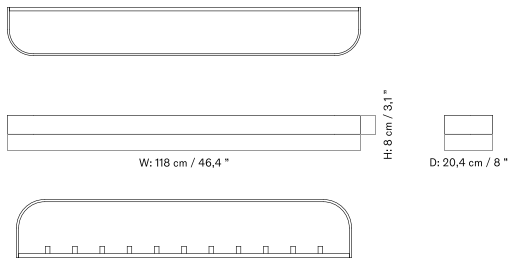

Shelf/Rack