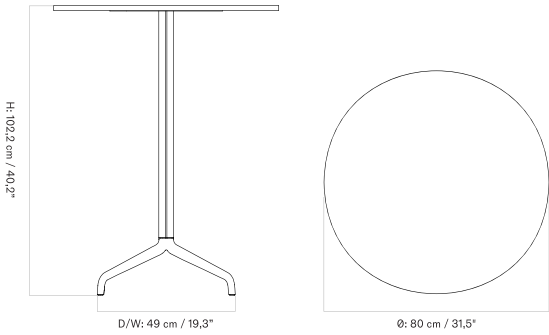

Ø60 - Round Base