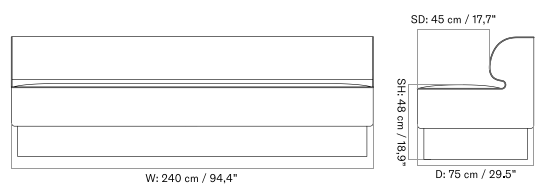

Open Section 240 - Plateau