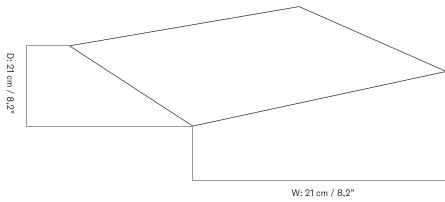

The Kubus Base is a protective accessory for Kubus and Line candle holders, designed to prevent wax from damaging surfaces.

KUBUS BASE - Prices in EUR

Stock Item

MASTER SKU	PRODUCT	PRICE
71067-000672 Fact sheet	Kubus 4 - Black	75 * 62,76
71067-000680 Fact sheet	Kubus 4 - White	75 * 62,76
71067-000673 Fact sheet	Kubus 8 - Black	105 * 87,87
71067-000681 Fact sheet	Kubus 8 - White	105 * 87,87
71067-000671 Fact sheet	Line - Black	55 * 46,03
71067-000679 Fact sheet	Line - White	55 * 46,03

Kubus Base - Kubus 4