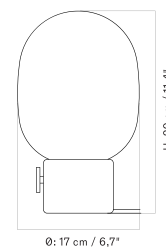

The JWDA Table Lamp comes in two versions: one with a steel or concrete base, and one with a stone or marble base, the latter being slightly larger than the former. All versions feature a rotary dimmer on the base.

LARGE - Prices in EUR

Stock Item

MASTER SKU	PRODUCT	PRICE
71218-001075 Fact sheet	Marble, Calacatta Viola - EU - Large	425 * 355,65
71218-001082 Fact sheet	Marble, Carrara Marble - EU - Large	345 * 288,70
71218-001079 Fact sheet	Travertine, Red - EU - Large	345 * 288,70

SMALL - Prices in EUR

Stock Item

MASTER SKU	PRODUCT	PRICE
71218-001089 Fact sheet	Brass, Bronzed - EU - Small	235 * 196,65
71218-001093 Fact sheet	Brass, Polished - EU - Small	245 * 205,02
71218-001156 Fact sheet	Concrete, Light Grey - EU - Small	245 * 205,02
71218-001153 Fact sheet	Steel, Alabaster White - EU - Small	245 * 205,02
71218-001086 Fact sheet	Steel, Black - EU - Small	235 * 196,65

Large

Small