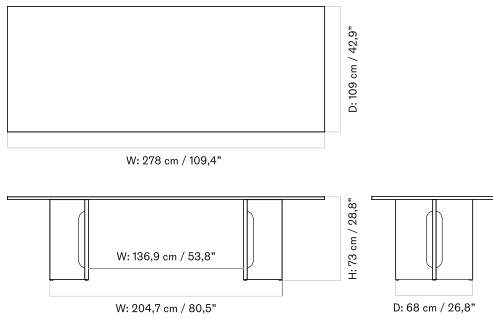

Ø120 Cm

Ø150 Cm

278 X 109 Cm

210 X 109 Cm