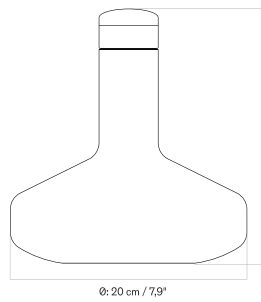

The collection includes Wine Breather Carafes, offered in various sizes and combinations of clear and smoked glass, with stainless steel or brass caps.

WINE BREATHER COLLECTION - *Prices in EUR*

Stock Item

MASTER SKU	PRODUCT	PRICE
71031-001052 Fact sheet	Deluxe - Clear / Gold	95 * 79,50
71031-001051 Fact sheet	Deluxe - Clear / Steel	75 * 62,76
71031-000991 Fact sheet	Original - Clear / Steel	65 * 54,39
71031-000997 Fact sheet	Original - Smoke / Brass	95 * 79,50

Wine Breather Collection - Deluxe