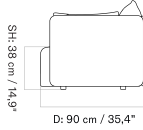

1 Seater

2 Seater

3 Seater