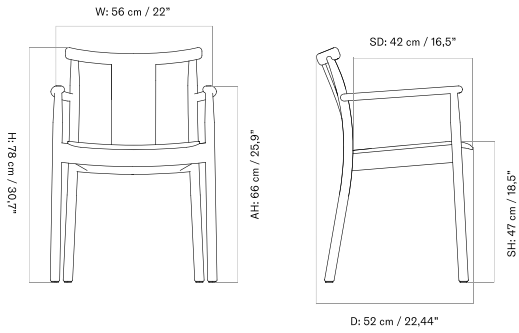

Seat Upholstered - With Arms