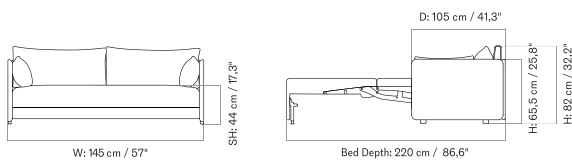

OFFSET SOFA BED
Designed by *Norm Architects*

[BACK TO START](#)

The Offset Sofa Bed is available in a range of textiles and as a 2-seater and 3-seater.

SPEC OPTIONS - *Price Category*

VARIANT TEXTILE	VARIANT LEATHER
Price Category 0 Textile - PC0T <i>Audo Bouclé, Audo / Autumn, Kvadrat / Logan, Yarn Collective / Parcot, Limonta</i>	Price Category 0 Leather - PC0L -
Price Category 1 Textile - PC1T <i>Baena, Limonta / Barnum Bouclé, Audo / Champion, Jab / Remix, Kvadrat / Re-Wool, Kvadrat / Sienna, Limonta / Illusion, Nevotex</i>	Price Category 1 Leather - PC1L -
Price Category 2 Textile - PC2T <i>Canvas, Kvadrat / Clay, Kvadrat / Fiord, Kvadrat / Hallingdal, Kvadrat / Keiga, Kvadrat / Moss, Kvadrat / Reflect, Kvadrat / Savanna, Kvadrat / Steelcut Trio, Kvadrat / Customer Own Material, Customer</i>	Price Category 2 Leather - PC2L -
Price Category 3 Textile - PC3T <i>Cifrado, Kvadrat / Safire, Kvadrat / Serpentine, Kvadrat / Vidar, Kvadrat / Zero, Kvadrat</i>	Price Category 3 Leather - PC3L -

OFFSET SOFA BED - *Prices in EUR*

Production Time Ex. Freight: 6 weeks

MASTER SKU	PRODUCT	PC0T	PC1T	PC2T	PC3T	PC0L	PC1L	PC2L	PC3L
71060 Fact sheet	EDITION: 2 Seater	4.475 * 3.744,77	4.885 4.087,87	5.525 4.623,43	6.145 5.142,26	-	-	-	-
71060 Fact sheet	EDITION: 3 Seater	4.545 * 3.803,35	4.965 4.154,81	5.615 4.698,74	6.275 5.251,05	-	-	-	-

2 Seater