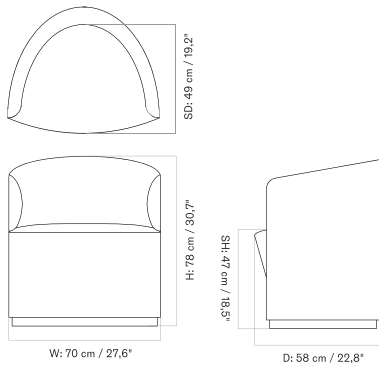

Low Back

Swivel With Return