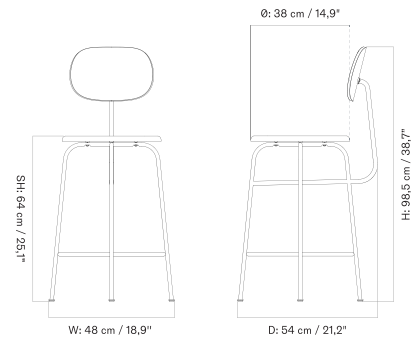

Fully Upholstered