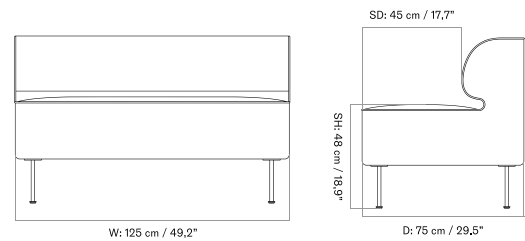

Open Section 125