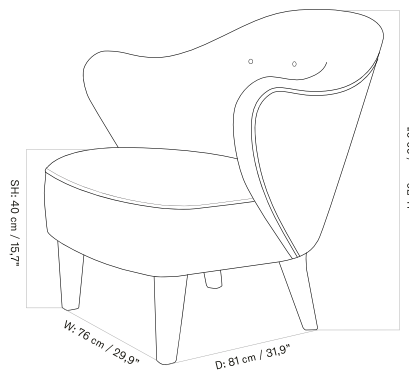

INGEBORG LOUNGE CHAIR - *Prices in EUR*

Production Time Ex. Freight: 6 weeks

MASTER SKU	PRODUCT	PC0T	PC1T	PC2T	PC3T	PC0L	PC1L	PC2L	PC3L
71138 Fact sheet	BASE: Oak, Solid, Dark Stained BUTTONS: Same as upholstery	2.535 * 2.121,34	2.825 2.364,02	3.135 2.623,43	3.365 2.815,90	-	4.405 3.686,19	5.005 4.188,28	5.525 4.623,43
71138 Fact sheet	BASE: Oak, Solid, Dark Stained BUTTONS: Vegetal	2.535 * 2.121,34	2.825 2.364,02	3.135 2.623,43	3.365 2.815,90	-	4.405 3.686,19	5.005 4.188,28	5.525 4.623,43
71138 Fact sheet	BASE: Oak, Solid, Natural BUTTONS: Same as upholstery	2.535 * 2.121,34	2.825 2.364,02	3.135 2.623,43	3.365 2.815,90	-	4.405 3.686,19	5.005 4.188,28	5.525 4.623,43
71138 Fact sheet	BASE: Oak, Solid, Natural BUTTONS: Vegetal	2.535 * 2.121,34	2.825 2.364,02	3.135 2.623,43	3.365 2.815,90	-	4.405 3.686,19	5.005 4.188,28	5.525 4.623,43

Ingeborg Lounge Chair