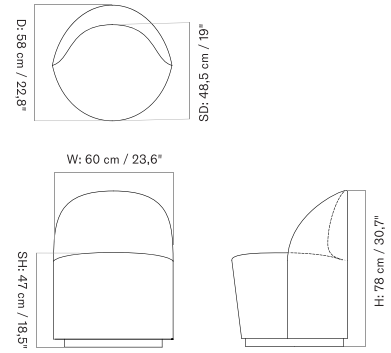

Swivel With Return