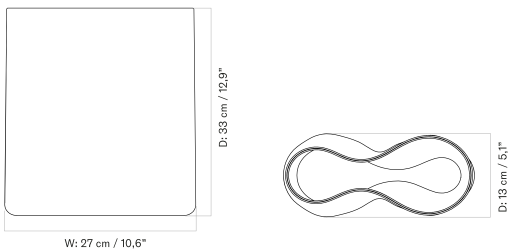

Aer Collection - Vase H33