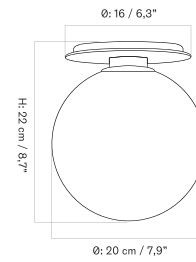

TR Bulb Ceiling Lamp