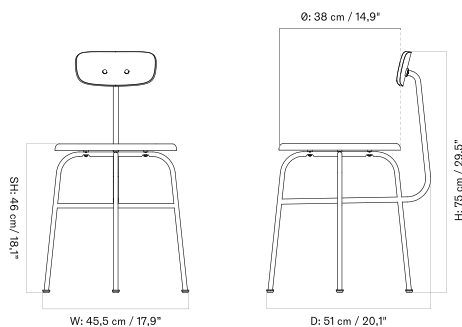

SEAT UPHOLSTERED - *Prices in EUR*

Production Time Ex. Freight: 6 weeks

MASTER SKU	PRODUCT	PC0T	PC1T	PC2T	PC3T	PC0L	PC1L	PC2L	PC3L
71029 Fact sheet	BASE: Steel, Black BACK: Ash, Veneer, Black Painted	495 * 414,23	535 447,70	575 481,17	615 514,64	575 481,17	615 514,64	655 548,12	715 598,33
71029 Fact sheet	BASE: Steel, Black BACK: Oak, Veneer, Dark Stained	495 * 414,23	535 447,70	575 481,17	615 514,64	575 481,17	615 514,64	655 548,12	715 598,33
71029 Fact sheet	BASE: Steel, Black BACK: Oak, Veneer, Natural	495 * 414,23	535 447,70	575 481,17	615 514,64	575 481,17	615 514,64	655 548,12	715 598,33

UN-UPHOLSTERED - *Prices in EUR*

Production Time Ex. Freight: 3 weeks

MASTER SKU	PRODUCT	PRICE
71029-005675 Fact sheet	Un-Upholstered - 4-Legs Base - Steel, Black - Ash, Veneer, Black Painted	425 * 355,65
71029-005676 Fact sheet	Un-Upholstered - 4-Legs Base - Steel, Black - Oak, Veneer, Dark Stained	425 * 355,65
71029-005674 Fact sheet	Un-Upholstered - 4-Legs Base - Steel, Black - Oak, Veneer, Natural	425 * 355,65

Seat Upholstered