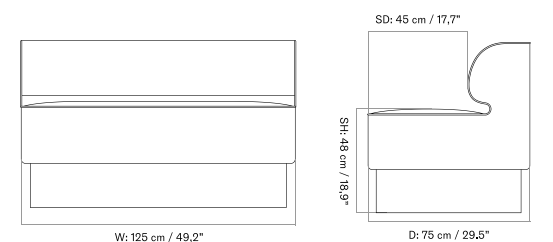

Open Section 125 - Plateau