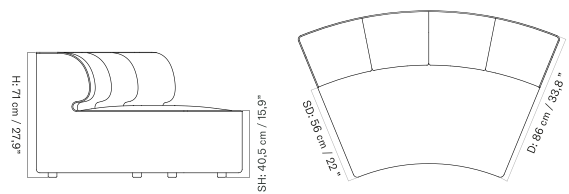

Concave Open Section 86