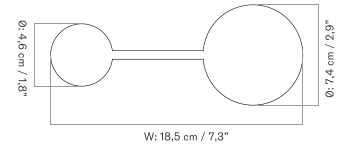

Floor

Wall - Medium

Wall - Large

Wall - Small

ACCESSORIES

Candles & Candle Holders

DUCA CANDLE HOLDER
Designed by *Kroeyer-Saetter-Lassen*

[BACK TO START](#)