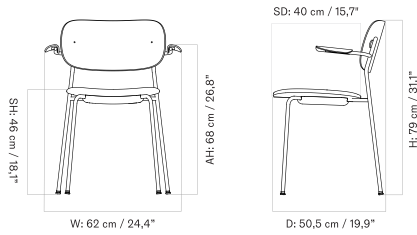

CO DINING CHAIR, OUTDOOR
Designed by *Norm Architects*

[BACK TO START](#)

Made from recycled plastic, the Co Dining Chair, Outdoor is available with or without armrests and comes in ivory or olive. Stacks up to 20 chairs high.

CO DINING CHAIR, OUTDOOR - *Prices in EUR*

Production Time Ex. Freight: 3 weeks

MASTER SKU	PRODUCT	PRICE
71154-009041 Fact sheet	Un-Upholstered - 4-Legs Base - Steel, Ivory - Plastic, Ivory - With arms - Plastic, Ivory	425 * 355,65
71154-009040 Fact sheet	Un-Upholstered - 4-Legs Base - Steel, Ivory - Plastic, Ivory - Without arms	355 * 297,07
71154-004689 Fact sheet	Un-Upholstered - 4-Legs Base - Steel, Olive - Plastic, Olive - With arms - Plastic, Olive	425 * 355,65
71154-004688 Fact sheet	Un-Upholstered - 4-Legs Base - Steel, Olive - Plastic, Olive - Without arms	355 * 297,07

Co Dining Chair, Outdoor - With Arms