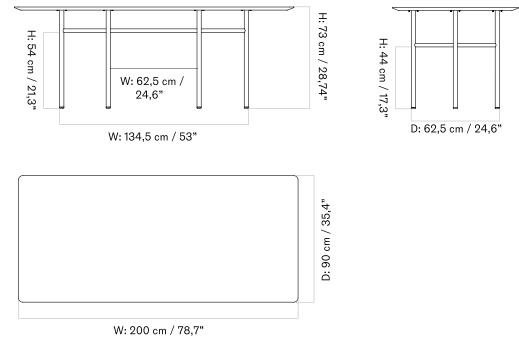

Ø120

Ø138

210 X 95 Cm

200 X 90 Cm

ANDROGYNE DINING TABLE
Designed by *Danielle Siggerud*

[BACK TO START](#)

The Androgyne Dining Table features a wood base in natural oak or dark stained oak. The table is available in round or rectangular versions, each in two sizes. Round table tops come in wood, stone, and marble. Rectangular table tops are available in natural oak and dark stained oak.