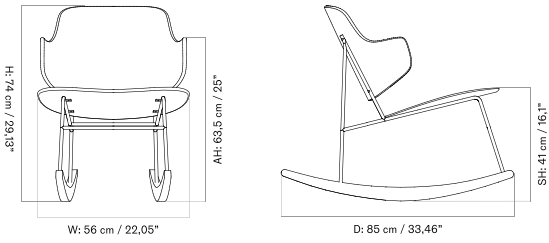

THE PENGUIN ROCKING CHAIR
Designed by *Ib Kofod-Larsen Design*

BACK TO START

Fully Upholstered

Seat Upholstered

Un-Upholstered

ELIZABETH LOUNGE CHAIR
Designed by *Ib Kofod-Larsen Design*

[BACK TO START](#)

The Elizabeth Lounge Chair is available in a range of textiles and leathers and is paired with legs in either natural oak or walnut.