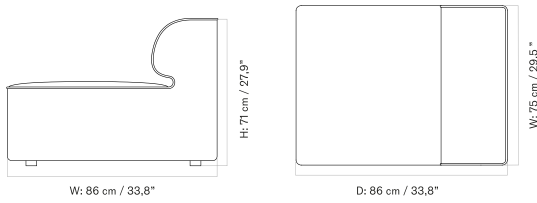

CHAISE LONGUE 129 - Prices in EUR

Production Time Ex. Freight: 6 weeks

MASTER SKU	PRODUCT	PC0T	PC1T	PC2T	PC3T	PC0L	PC1L	PC2L	PC3L
71063	EDITION: Chaise Longue 129	1.895	2.135	2.425	2.715	-	-	-	-
Fact sheet		*1.585,77	1.786,61	2.029,29	2.271,97				

CORNER 172 - Prices in EUR

Production Time Ex. Freight: 6 weeks

MASTER SKU	PRODUCT	PC0T	PC1T	PC2T	PC3T	PC0L	PC1L	PC2L	PC3L
71063	EDITION: Corner 172	2.345	2.605	2.895	3.185	-	-	-	-
Fact sheet		*1.962,34	2.179,92	2.422,59	2.665,27				

Open Section 86