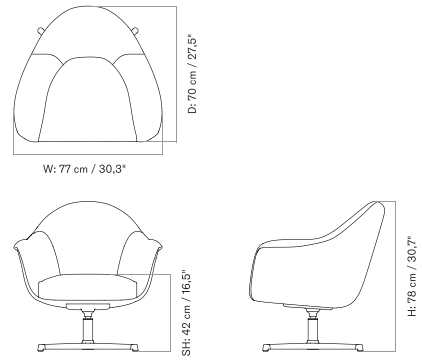

4-Legs Base

Star Base With Swivel

TEAROOM CLUB CHAIR
Designed by *Nick Ross*

[BACK TO START](#)

The Tearoom Club Chair is available in a range of textiles and is offered as a classic Club Chair, a Club Chair with a loose cover, a swivel base with return, or a swivel base with a loose cover.