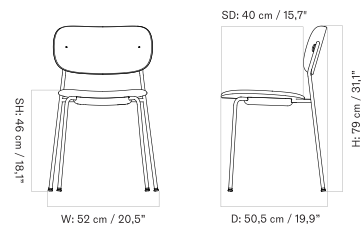

Co Dining Chair, Outdoor - Without Arms