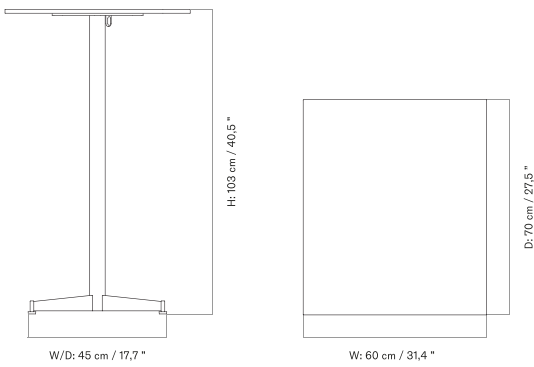

Ø80 Cm - Ceramic

Ø80 Cm - Linoleum, Marble, Oak and Stone

Ø60 Cm - Linoleum, Marble, Oak and Stone

70 X 60 Cm - Ceramic

70 X 60 Cm - Linoleum, Marble, Oak and Stone

NOOK COUNTER TABLE

[BACK TO START](#)

Designed by *Kroeyer-Saetter-Lassen*