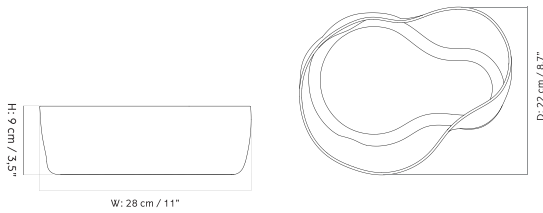

The Aer Collection includes decorative objects, all made from mouth-blown full-colour glass.

AER COLLECTION - *Prices in EUR*

Stock Item

MASTER SKU	PRODUCT	PRICE
71034-001068 Fact sheet	Bowl - H9 cm - Smoke	175 * 146,44
71034-001069 Fact sheet	Vase - H19 cm - Smoke	105 * 87,87
71034-001070 Fact sheet	Vase - H33 cm - Smoke	215 * 179,92
71034-001071 Fact sheet	Vase - H49 cm - Smoke	325 * 271,97

Aer Collection - Bowl