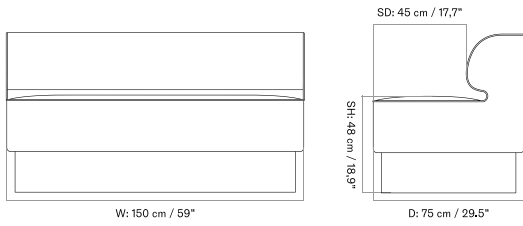

Open Section 150 - Plateau