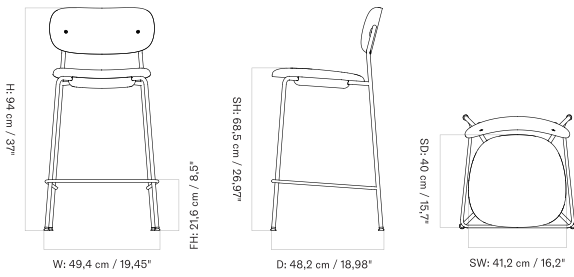

Seat Upholstered