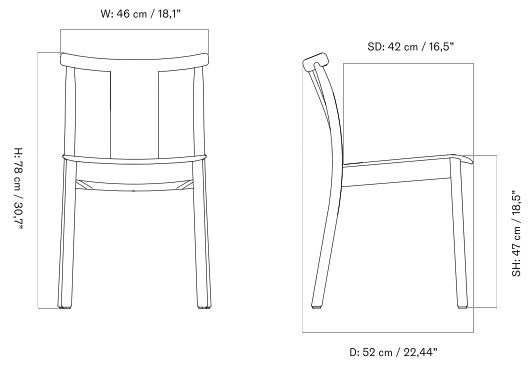

Seat Upholstered - Without Arms