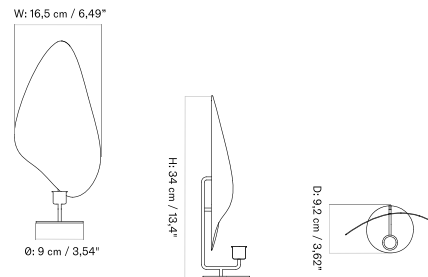

Flambeau Candle Holder - H34