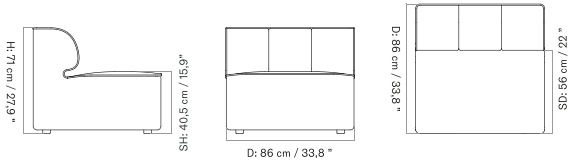

Open Section 86