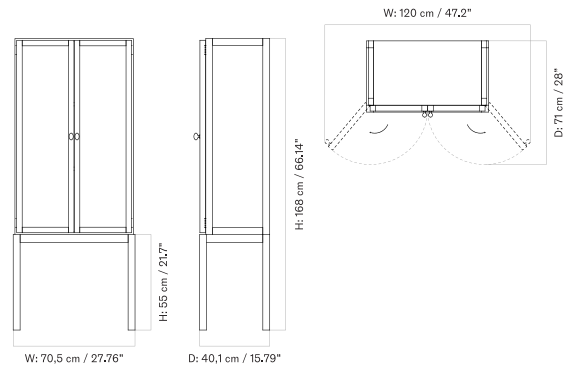

Curiosity Cabinet - Tall