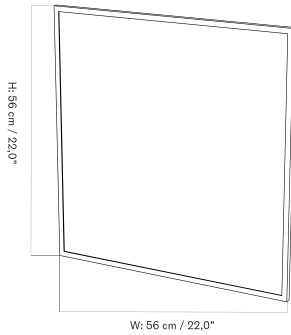

VIEW MIRROR
Designed by *Mogens Lassen*

[BACK TO START](#)

The View Wall Mirror comes in two sizes, with a frame made from powder-coated aluminium.

VIEW MIRROR - Prices in EUR

Stock Item

MASTER SKU	PRODUCT	PRICE
71072-000543 Fact sheet	56 x 56 cm	215 * 179,92
71072-000544 Fact sheet	70 x 70 cm	275 * 230,13

View Mirror - 56 x 56 cm