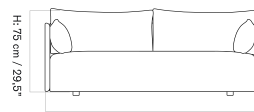

2 Seater

W: 178 cm / 70.1"