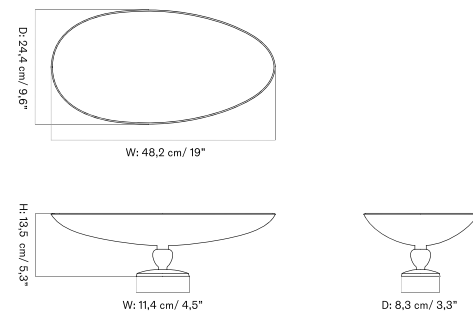

The Pavot Collection includes a vase, a bowl, and a centerpiece.
Each piece is aluminium-cast and hand-finished.

PAVOT COLLECTION - *Prices in EUR*

Stock Item

MASTER SKU	PRODUCT	PRICE
71291-018801 Fact sheet	Bowl - Aluminium, Bronzed	195 * 163,18
71291-018794 Fact sheet	Centerpiece - Aluminium, Bronzed	295 * 246,86
71291-018800 Fact sheet	Vase - Aluminium, Bronzed	195 * 163,18

Pavot Collection - Bowl

Pavot Collection - Centerpiece