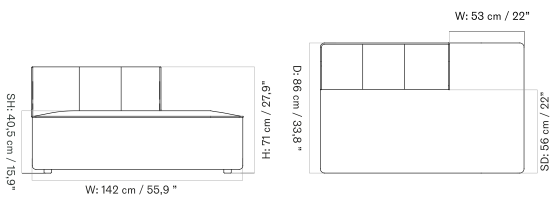

Open End 142