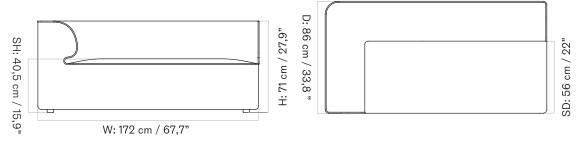

Chaise Longue 129

Corner 172

Corner 129