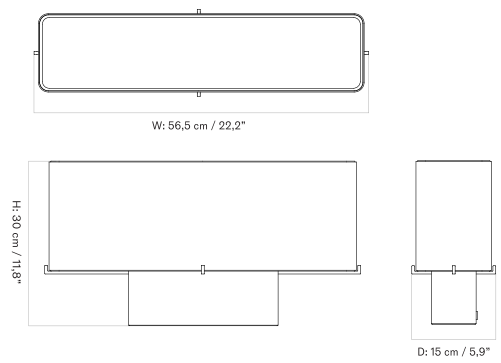

Nonna Table Lamp - H30