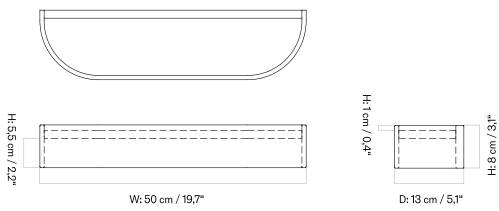

Rack - 50

Rack - 79

Shelf/Rack

Shelf - 150

Shelf - 50

Shelf - 79

The Gridy Fungi Shelf comes in three sizes and is available in a variety of oak finishes.

LARGE - Prices in EUR