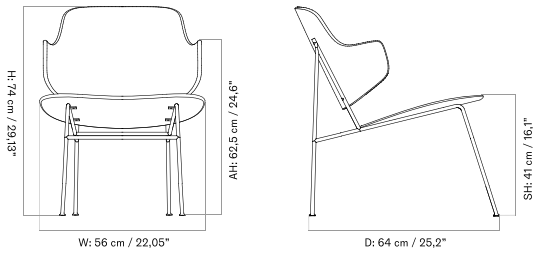

THE PENGUIN LOUNGE CHAIR
Designed by *Ib Kofod-Larsen Design*

BACK TO START

Fully Upholstered

Seat Upholstered

Un-Upholstered

THE PENGUIN ROCKING CHAIR
Designed by *Ib Kofod-Larsen Design*

[BACK TO START](#)