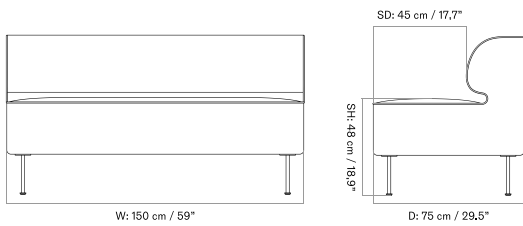

Open Section 150