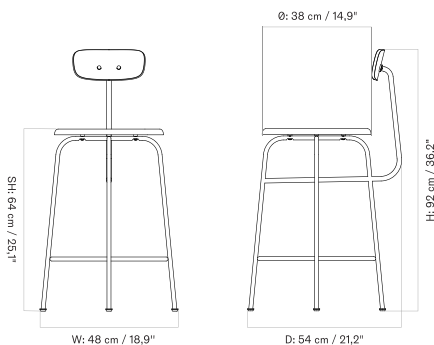

SEAT UPHOLSTERED - *Prices in EUR*

Production Time Ex. Freight: 6 weeks

MASTER SKU	PRODUCT	PC0T	PC1T	PC2T	PC3T	PC0L	PC1L	PC2L	PC3L
71086 Fact sheet	BASE: Steel, Black BACK: Ash, Veneer, Black Painted	645 * 539,75	685 573,22	725 606,69	755 631,80	745 623,43	805 673,64	865 723,85	905 757,32
71086 Fact sheet	BASE: Steel, Black BACK: Oak, Veneer, Dark Stained	645 * 539,75	685 573,22	725 606,69	755 631,80	745 623,43	805 673,64	865 723,85	905 757,32
71086 Fact sheet	BASE: Steel, Black BACK: Oak, Veneer, Natural	645 * 539,75	685 573,22	725 606,69	755 631,80	745 623,43	805 673,64	865 723,85	905 757,32

UN-UPHOLSTERED - *Prices in EUR*

Production Time Ex. Freight: 3 weeks

MASTER SKU	PRODUCT	PRICE
71086-005637 Fact sheet	Un-Upholstered - 4-Legs Base - Steel, Black - Ash, Veneer, Black Painted	495 * 414,23
71086-005638 Fact sheet	Un-Upholstered - 4-Legs Base - Steel, Black - Oak, Veneer, Dark Stained	495 * 414,23
71086-005636 Fact sheet	Un-Upholstered - 4-Legs Base - Steel, Black - Oak, Veneer, Natural	495 * 414,23

Seat Upholstered