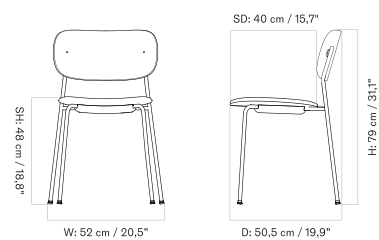

Seat Upholstered - Without Arms