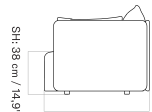

D: 90 cm / 35.4"