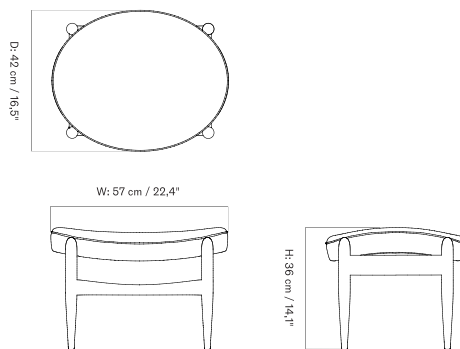

SPEC OPTIONS - *Price Category*

VARIANT TEXTILE	VARIANT LEATHER
Price Category 0 Textile - PC0T <i>Audo Bouclé, Audo / Autumn, Kvadrat / Logan, Yarn Collective</i>	Price Category 0 Leather - PC0L -
Price Category 1 Textile - PC1T <i>Baena, Limonta / Barnum Bouclé, Audo / Illusion, Nevotex / Remix, Kvadrat / Re-Wool, Kvadrat / Sienna, Limonta</i>	Price Category 1 Leather - PC1L <i>Dakar, Nevotex / Envy, Sørensen Leather / Ultra, Sørensen Leather / Aida, Nevotex</i>
Price Category 2 Textile - PC2T <i>Canvas, Kvadrat / Clay, Kvadrat / Fiord, Kvadrat / Hallingdal, Kvadrat / Keiga, Kvadrat / Moss, Kvadrat / Reflect, Kvadrat / Savanna, Kvadrat / Steelcut Trio, Kvadrat / Customer Own Material, Customer</i>	Price Category 2 Leather - PC2L <i>Dunes, Sørensen Leather / Nuance, Sørensen Leather / Customer Own Leather, Customer</i>
Price Category 3 Textile - PC3T <i>Cifrado, Kvadrat / Safire, Kvadrat / Serpentine, Kvadrat / Vidar, Kvadrat / Zero, Kvadrat</i>	Price Category 3 Leather - PC3L -

ELIZABETH OTTOMAN - *Prices in EUR*

Production Time Ex. Freight: 6 weeks

MASTER SKU	PRODUCT	PC0T	PC1T	PC2T	PC3T	PC0L	PC1L	PC2L	PC3L
71163 Fact sheet	BASE: Oak, Solid, Natural	795 * 665,27	1.005 841	1.225 1.025,10	1.445 1.209,21	-	1.295 1.083,68	1.515 1.267,78	1.735 1.451,88
71163 Fact sheet	BASE: Walnut, Solid	865 * 723,85	1.085 907,95	1.295 1.083,68	1.515 1.267,78	-	1.445 1.209,21	1.665 1.393,31	1.875 1.569,04

Elizabeth Ottoman