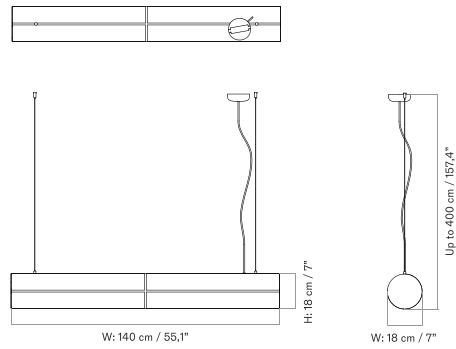

HASHIRA LINEAR PENDANT
Designed by *Norm Architects*

[BACK TO START](#)

The Hashira Linear Pendant Lamp is suspended from the ceiling by wires, features a handmade linen shade, and includes a dimmer function.

HASHIRA LINEAR PENDANT - *Prices in EUR*

Stock Item

MASTER SKU	PRODUCT	PRICE
71205-001148 Fact sheet	Textile, Raw - EU / UK	575 * 481,17

Hashira Linear Pendant