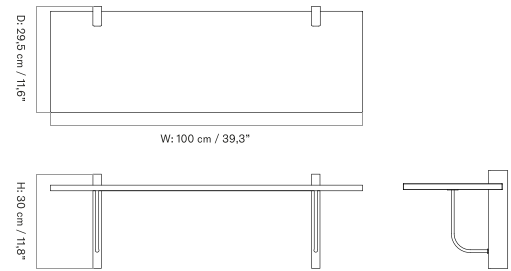

Corbel Shelf - Circular

Corbel Shelf - Long

FURNITURE

Shelves & Storage

The Zet Storage Back Panel is an addition to the Zet Storage System and is made from MDF and cotton canvas.

ZET STORAGE BACK PANEL - *Prices in EUR*