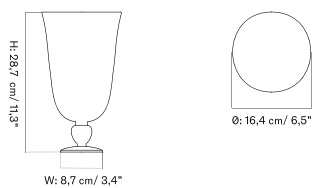

Pavot Collection - Vase