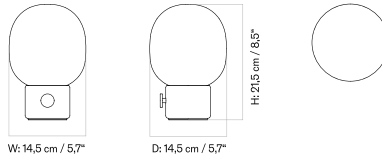

JWDA PORTABLE LAMP
Designed by *Jonas Wagell*

[BACK TO START](#)

The JWDA Portable Lamp is available in black, white, or green steel and is dimmable.

JWDA PORTABLE LAMP - *Prices in EUR*

Stock Item

MASTER SKU	PRODUCT	PRICE
71222-001239 Fact sheet	Steel, Alabaster White - EU / US / UK / CN	205 * 171,55
71222-001244 Fact sheet	Steel, Black - EU / US / UK / CN	205 * 171,55
71222-001249 Fact sheet	Steel, Dusty Green - EU / US / UK / CN	205 * 171,55

JWDA Portable Lamp