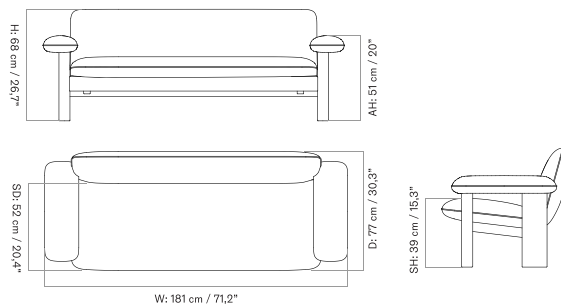

SPEC OPTIONS - *Price Category*

VARIANT TEXTILE	VARIANT LEATHER
Price Category 0 Textile - PC0T <i>Audo Bouclé, Audo / Autumn, Kvadrat / Logan, Yarn Collective / Parcot, Limonta</i>	Price Category 0 Leather - PC0L -
Price Category 1 Textile - PC1T <i>Baena, Limonta / Barnum Bouclé, Audo / Champion, Jab / Illusion, Nevotex / Remix, Kvadrat / Re-Wool, Kvadrat / Sienna, Limonta</i>	Price Category 1 Leather - PC1L -
Price Category 2 Textile - PC2T <i>Canvas, Kvadrat / Clay, Kvadrat / Fiord, Kvadrat / Hallingdal, Kvadrat / Keiga, Kvadrat / Moss, Kvadrat / Reflect, Kvadrat / Savanna, Kvadrat / Steelcut Trio, Kvadrat / Customer Own Material, Customer</i>	Price Category 2 Leather - PC2L -
Price Category 3 Textile - PC3T <i>Cifrado, Kvadrat / Safire, Kvadrat / Serpentine, Kvadrat / Vidar, Kvadrat / Zero, Kvadrat</i>	Price Category 3 Leather - PC3L <i>Sheepskin Nevotex, Nevotex</i>

BRASILIA SOFA - *Prices in EUR*

Production Time Ex. Freight: 6 weeks

MASTER SKU	PRODUCT	PC0T	PC1T	PC2T	PC3T	PC0L	PC1L	PC2L	PC3L
71023 Fact sheet	BASE: Oak, Solid, Dark Stained	3.905 * 3.267,78	4.255 3.560,67	4.595 3.845,19	4.945 4.138,08	-	-	-	7.165 5.995,82
71023 Fact sheet	BASE: Oak, Solid, Natural	3.905 * 3.267,78	4.255 3.560,67	4.595 3.845,19	4.945 4.138,08	-	-	-	7.165 5.995,82
71023 Fact sheet	BASE: Walnut, Solid	4.885 * 4.087,87	5.235 4.380,75	5.575 4.665,27	5.925 4.958,16	-	-	-	7.625 6.380,75

Brasilia Sofa