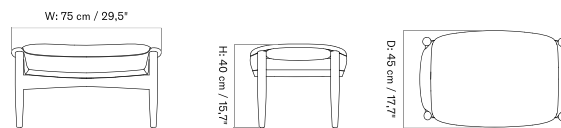

SPEC OPTIONS - *Price Category*

VARIANT TEXTILE	VARIANT LEATHER
Price Category 0 Textile - PC0T <i>Audo Bouclé, Audo / Autumn, Kvadrat / Logan, Yarn Collective</i>	Price Category 0 Leather - PC0L -
Price Category 1 Textile - PC1T <i>Baena, Limonta / Barnum Bouclé, Audo / Illusion, Nevotex / Re-Wool, Kvadrat / Remix, Kvadrat / Sienna, Limonta</i>	Price Category 1 Leather - PC1L <i>Envy, Sørensen Leather / Ultra, Sørensen Leather / Aida, Nevotex</i>
Price Category 2 Textile - PC2T <i>Canvas, Kvadrat / Clay, Kvadrat / Fiord, Kvadrat / Hallingdal, Kvadrat / Keiga, Kvadrat / Moss, Kvadrat / Reflect, Kvadrat / Savanna, Kvadrat / Steelcut Trio, Kvadrat / Customer Own Material, Customer</i>	Price Category 2 Leather - PC2L <i>Dunes, Sørensen Leather / Nuance, Sørensen Leather / Customer Own Leather, Customer</i>
Price Category 3 Textile - PC3T <i>Cifrado, Kvadrat / Safire, Kvadrat / Serpentine, Kvadrat / Vidar, Kvadrat / Zero, Kvadrat</i>	Price Category 3 Leather - PC3L -

THE SEAL OTTOMAN - *Prices in EUR*

Production Time Ex. Freight: 6 weeks

MASTER SKU	PRODUCT	PC0T	PC1T	PC2T	PC3T	PC0L	PC1L	PC2L	PC3L
71170 Fact sheet	BASE: Oak, Solid, Natural	835 * 698,74	1.065 891,21	1.285 1.075,31	1.515 1.267,78	-	1.365 1.142,26	1.585 1.326,36	1.815 1.518,83
71170 Fact sheet	BASE: Walnut, Solid	905 * 757,32	1.145 958,16	1.365 1.142,26	1.585 1.326,36	-	1.515 1.267,78	1.755 1.468,62	1.975 1.652,72

The Seal Ottoman