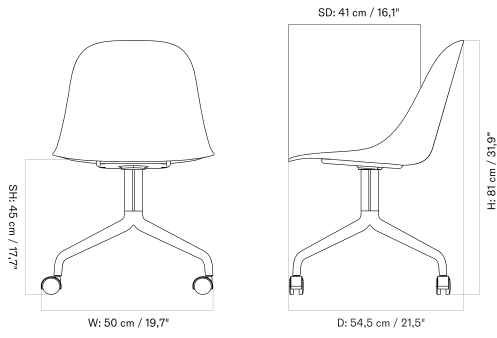

HARBOUR SIDE DINING CHAIR
 Designed by *Norm Architects*

BACK TO START

STAR BASE WITH CASTERS - *Prices in EUR*

Production Time Ex. Freight: 6 weeks

MASTER SKU	PRODUCT	PC0T	PC1T	PC2T	PC3T	PC0L	PC1L	PC2L	PC3L
71106 Fact sheet	BASE: Aluminium, Black	785 * 656,90	935 782,43	1.215 1.016,74	1.455 1.217,57	1.415 1.184,10	1.475 1.234,31	1.635 1.368,20	1.975 1.652,72
71106 Fact sheet	BASE: Aluminium, Polished	785 * 656,90	935 782,43	1.215 1.016,74	1.455 1.217,57	1.415 1.184,10	1.475 1.234,31	1.635 1.368,20	1.975 1.652,72

4-Legs Base - Wood

4-Legs Base - Wood - Upholstered

4-Legs Base - Steel

4-Legs Base - Steel - Upholstered

Star Base With Swivel

Star Base With Swivel - Upholstered

Star Base With Casters

Star Base With Casters - Unholstered