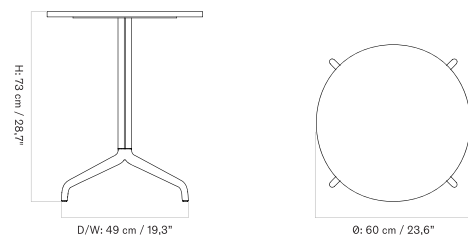

Ø80 - Star Base - Ceramic

Ø80 Cm - Star Base - Linoleum, Marble, Oak and Stone

Ø60 - Round Base - Linoleum, Marble, Oak and Stone

Ø60 - Star Base - Linoleum, Marble, Oak and Stone

Ø105 Cm - Round Base - Marble and Stone