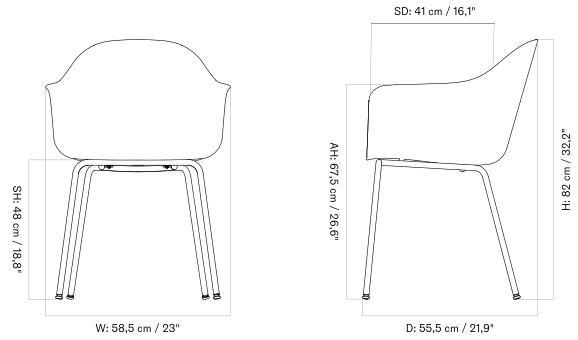

HARBOUR DINING CHAIR
Designed by *Norm Architects*

[BACK TO START](#)

STAR BASE WITH CASTERS - Prices in EUR

Production Time Ex. Freight: 6 weeks

MASTER SKU	PRODUCT	PC0T	PC1T	PC2T	PC3T	PC0L	PC1L	PC2L	PC3L
71103 Fact sheet	BASE: Aluminium, Black	935 * 782,43	1.085 907,95	1.405 1.175,73	1.695 1.418,41	1.495 1.251,05	1.635 1.368,20	1.915 1.602,51	2.305 1.928,87
71103 Fact sheet	BASE: Aluminium, Polished	935 * 782,43	1.085 907,95	1.405 1.175,73	1.695 1.418,41	1.495 1.251,05	1.635 1.368,20	1.915 1.602,51	2.305 1.928,87

Star Base With Swivel

Star Base With Return

4-Legs Base - Wood

4-Legs Base - Steel

Star Base With Casters

HARBOUR SIDE DINING CHAIR
Designed by *Norm Architects*

[BACK TO START](#)

The Harbour Side Dining Chair is available in a range of textiles and leathers. Offered with a wooden base, steel base, star base with castors, and star base with swivel or swivel with return. The star base comes in black or polished aluminium, and the wooden base is available in three finishes: natural oak, dark stained oak, and black oak.