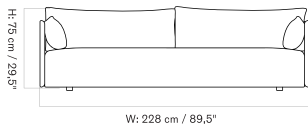

1 Seater

2 Seater

3 Seater