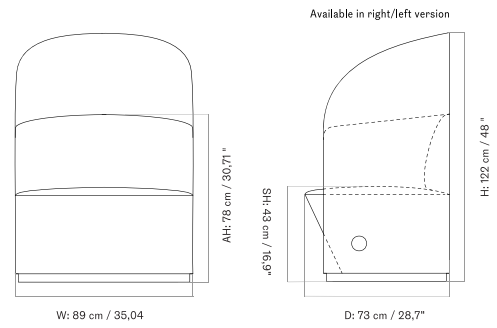

High Back With Poweroutlet