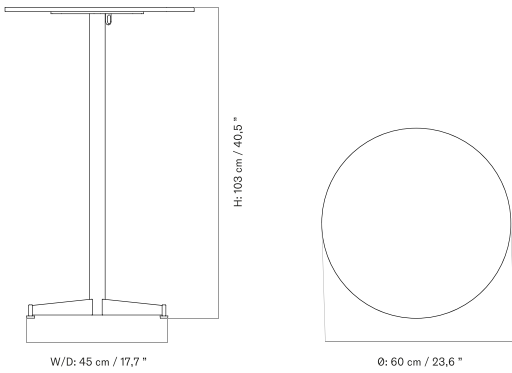

Ø80 Cm - Ceramic

Ø80 Cm - Linoleum, Marble, Oak and Stone

Ø60 Cm - Linoleum, Marble, Oak and Stone

70 X 60 Cm - Ceramic

70 X 60 Cm - Linoleum, Marble, Oak and Stone

NOOK COUNTER TABLE

[BACK TO START](#)

Designed by *Kroeyer-Saetter-Lassen*