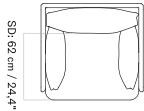

1 Seater

W: 94 cm / 37"

D: 90 cm / 35.4"

2 Seater

W: 178 cm / 70.1"

D: 90 cm / 35.4"

3 Seater

W: 228 cm / 89.5"

D: 90 cm / 35.4"