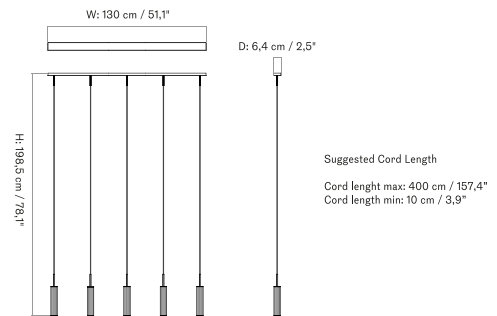

Tubulaire Rail Pendant - 5