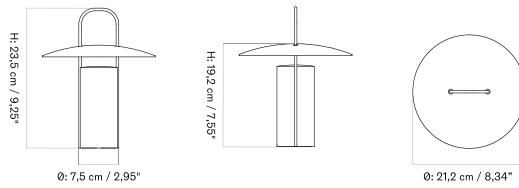

RAY PORTABLE LAMP
Designed by *Daniel Schofield*

[BACK TO START](#)

The Ray Portable Lamp is available in black or dusty green powder-coated metal, features an LED bulb, and offers three dimming settings.

RAY PORTABLE LAMP - *Prices in EUR*

Stock Item

MASTER SKU	PRODUCT	PRICE
71224-001279 Fact sheet	Aluminium, Black - EU / US / UK / CN	275 * 230,13
71224-001282 Fact sheet	Aluminium, Dusty Green - EU / US / UK / CN	275 * 230,13

Ray Portable Lamp