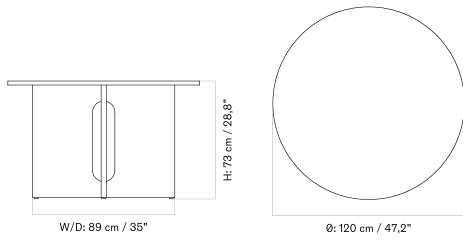

Ø120 Cm

Ø150 Cm

278 X 109 Cm

210 X 109 Cm