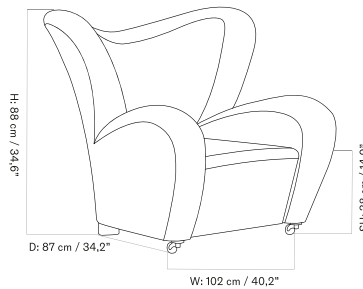

VARIANT TEXTILE	VARIANT LEATHER
Price Category 0 Textile - PC0T <i>Audo Bouclé, Audo / Logan, Yarn Collective</i>	Price Category 0 Leather - PC0L -
Price Category 1 Textile - PC1T <i>Baena, Limonta / Barnum Bouclé, Audo / Champion, Jab / Illusion, Nevotex / Remix, Kvadrat / Re-Wool, Kvadrat / Sienna, Limonta</i>	Price Category 1 Leather - PC1L <i>Aida, Nevotex / Envy, Sørensen Leather / Dakar, Nevotex / Ultra, Sørensen Leather</i>
Price Category 2 Textile - PC2T <i>Canvas, Kvadrat / Clay, Kvadrat / Fiord, Kvadrat / Hallingdal, Kvadrat / Keiga, Kvadrat / Moss, Kvadrat / Reflect, Kvadrat / Savanna, Kvadrat / Steelcut Trio, Kvadrat / Customer Own Material, Customer</i>	Price Category 2 Leather - PC2L <i>Dunes, Sørensen Leather / Nuance, Sørensen Leather / Customer Own Leather, Customer</i>
Price Category 3 Textile - PC3T <i>Cifrado, Kvadrat / Safire, Kvadrat / Serpentine, Kvadrat / Vidar, Kvadrat / Zero, Kvadrat</i>	Price Category 3 Leather - PC3L <i>Sheepskin Skandilock, Skandilock</i>

THE TIRED MAN LOUNGE CHAIR - *Prices in EUR*

Production Time Ex. Freight: 6 weeks

MASTER SKU	PRODUCT	PC0T	PC1T	PC2T	PC3T	PC0L	PC1L	PC2L	PC3L
71134 Fact sheet	BASE: Oak, Solid, Dark Stained	5.305 * 4.439,33	4.695 3.928,87	6.625 5.543,93	7.295 6.104,60	-	7.555 6.322,18	8.495 7.108,79	9.425 7.887,03
71134 Fact sheet	BASE: Oak, Solid, Natural	5.305 * 4.439,33	4.695 3.928,87	6.625 5.543,93	7.295 6.104,60	-	7.555 6.322,18	8.495 7.108,79	9.425 7.887,03

The Tired Man Lounge Chair