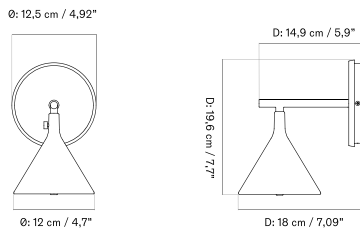

CAST SCONCE WALL LAMP

Designed by *Thomas Chung & Jordan Murphy*

[BACK TO START](#)

The Cast Sconce Wall Lamp with Diffuser is shaped from black metal detailed with brass. Also available in an IP44 version suitable for outdoor use and in bathrooms.

CAST SCONCE WALL LAMP - Prices in EUR

Stock Item

MASTER SKU	PRODUCT	PRICE
71115-001355 Fact sheet	Aluminium, Black - EU - IP20, Indoor	245 * 205,02
71115-001352 Fact sheet	Aluminium, Black - EU / UK - IP44, Indoor/Bathroom/Outdoor	185 * 154,81

Cast Sconce Wall Lamp - IP20