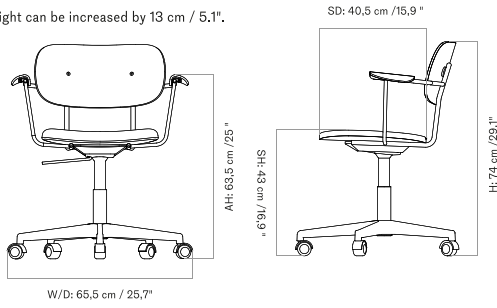

Fully Upholstered - With Arms

Fully Upholstered - Without Arms

Height can be increased by 13 cm / 5.1".

Height can be increased by 13 cm / 5.1".

Seat Upholstered - With Arms

Height can be increased by 13 cm / 5.1".

Seat Upholstered - Without Arms

Height can be increased by 13 cm / 5.1".

Un-Upholstered - With Arms

Height can be increased by 13 cm / 5.1".

Un-Upholstered - Without Arms

Height can be increased by 13 cm / 5.1".