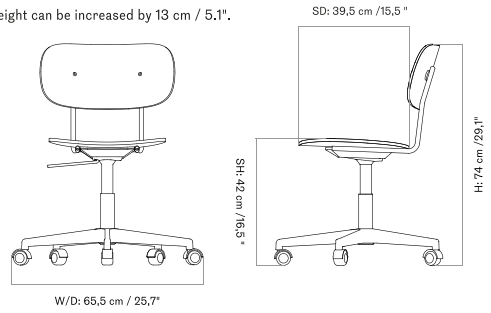

Fully Upholstered - With Arms

Fully Upholstered - Without Arms

Height can be increased by 13 cm / 5.1".

Height can be increased by 13 cm / 5.1".

Seat Upholstered - With Arms

Height can be increased by 13 cm / 5.1".

Seat Upholstered - Without Arms

Height can be increased by 13 cm / 5.1".

Un-Upholstered - With Arms

Height can be increased by 13 cm / 5.1".

Un-Upholstered - Without Arms

Height can be increased by 13 cm / 5.1".