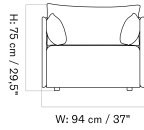

1 Seater

2 Seater

3 Seater