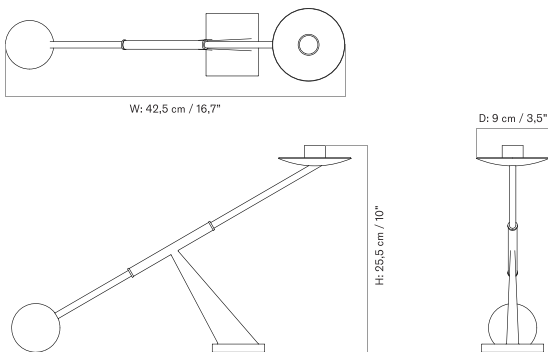

INTERCONNECT CANDLE HOLDER
Designed by *Colin King Studio LLC*

[BACK TO START](#)

The Interconnect Candleholder is available in two sizes, with size-specific finishes in bronzed brass, black, polished brass, and silver.

SMALL - Prices in EUR

Stock Item

MASTER SKU	PRODUCT	PRICE
71033-001067 Fact sheet	Small - Brass, Bronzed	345 * 288,70
71033-001064 Fact sheet	Small - Steel, Black	235 * 196,65
71033-001063 Fact sheet	Small - Steel, Stainless	295 * 246,86

LARGE - Prices in EUR

Stock Item

MASTER SKU	PRODUCT	PRICE
71033-001062 Fact sheet	Large - Brass, Bronzed	515 * 430,96
71033-001061 Fact sheet	Large - Brass, Polished	505 * 422,59
71033-001060 Fact sheet	Large - Steel, Black	355 * 297,07

Small