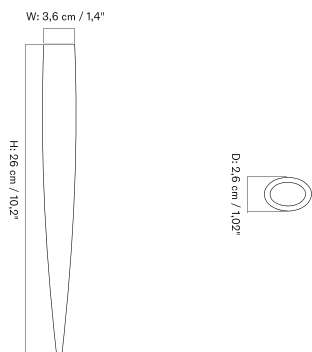

PLANT MISTER - Prices in EUR

Stock Item

MASTER SKU	PRODUCT	PRICE
71187-000738 Fact sheet	Plant Mister - Onesize - Steel, Stainless	65 * 54,39

Planter - Ø12

Planter - Ø20

Ø: 12 cm / 4.7"

Ø: 20 cm / 7.8"

Watering Stick - H26