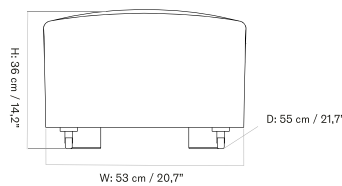

VARIANT TEXTILE	VARIANT LEATHER
Price Category 0 Textile - PC0T <i>Audo Bouclé, Audo / Logan, Yarn Collective</i>	Price Category 0 Leather - PC0L -
Price Category 1 Textile - PC1T <i>Baena, Limonta / Barnum Bouclé, Audo / Champion, Jab / Illusion, Nevotex / Remix, Kvadrat / Re-Wool, Kvadrat / Sienna, Limonta</i>	Price Category 1 Leather - PC1L <i>Dakar, Nevotex / Envy, Sørensen Leather / Ultra, Sørensen Leather / Aida, Nevotex</i>
Price Category 2 Textile - PC2T <i>Canvas, Kvadrat / Clay, Kvadrat / Fiord, Kvadrat / Hallingdal, Kvadrat / Keiga, Kvadrat / Moss, Kvadrat / Reflect, Kvadrat / Savanna, Kvadrat / Steelcut Trio, Kvadrat / Customer Own Material, Customer</i>	Price Category 2 Leather - PC2L <i>Dunes, Sørensen Leather / Nuance, Sørensen Leather / Customer Own Leather, Customer</i>
Price Category 3 Textile - PC3T <i>Cifrado, Kvadrat / Safire, Kvadrat / Serpentine, Kvadrat / Vidar, Kvadrat / Zero, Kvadrat</i>	Price Category 3 Leather - PC3L <i>Sheepskin Skandilock, Skandilock</i>

THE TIRED MAN OTTOMAN - *Prices in EUR*

Production Time Ex. Freight: 6 weeks

MASTER SKU	PRODUCT	PC0T	PC1T	PC2T	PC3T	PC0L	PC1L	PC2L	PC3L
71137 Fact sheet	BASE: Oak, Solid, Dark Stained	1.625 *1.359,83	1.815 1.518,83	2.015 1.686,19	2.215 1.853,56	-	1.815 1.518,83	2.035 1.702,93	2.265 1.895,40
71137 Fact sheet	BASE: Oak, Solid, Natural	1.625 *1.359,83	1.815 1.518,83	2.015 1.686,19	2.215 1.853,56	-	1.815 1.518,83	2.035 1.702,93	2.265 1.895,40

The Tired Man Ottoman