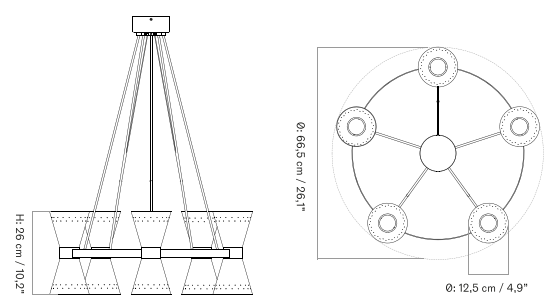

Collector Chandelier - 5