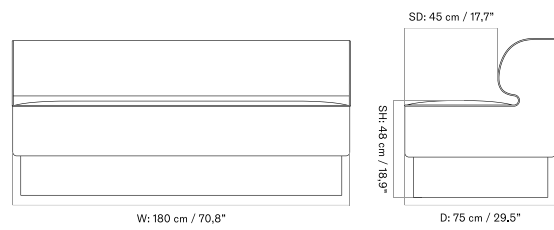

Open Section 180 - Plateau