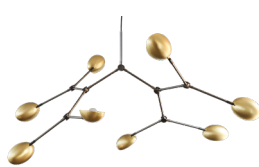

# LIGHTING

---

**DROP CHANDELIER**  
BRONZE  
L154 / W121 / H73 CM

NO 249014 - 5M CORD  
EUR: 1.199,00 / 983,00 | PCS

**DROP CHANDELIER**  
BRASS  
L154 / W121 / H73 CM

NO 249015 - 5M CORD  
EUR: 1.199,00 / 983,00 | PCS