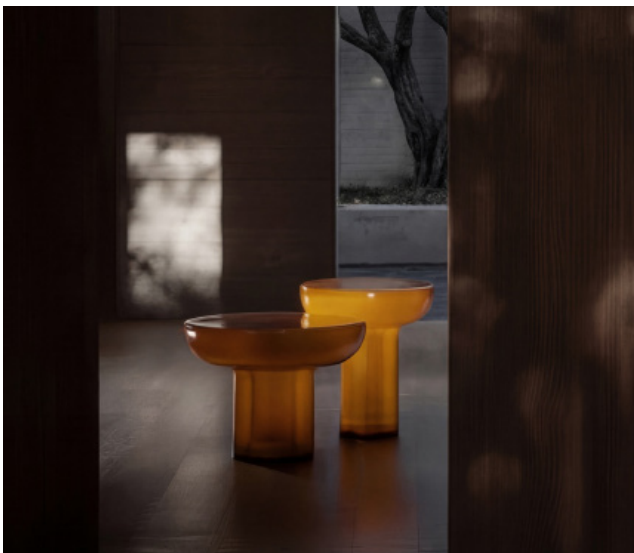

REDEFINED DETAILS AND MONUMENTAL SHAPES ROOTED IN THE SCANDINAVIAN SOIL AND NOURISHED BY JAPANESE MINIMALIST AESTHETICS

101 Copenhagen is a Danish design brand founded in 2017. With a vision to honor exquisite quality and craftsmanship, the collection encompasses furniture, lighting and accessories in a timeless, yet modern design. With a true passion for materials and refined textures, organic shapes and colours, 101 Copenhagen presents the epitome of classics and must-have novelties for Scandinavian and international interior connoisseurs alike. The design of 101 Copenhagen is firmly rooted in the Scandinavian soil and nourished by Japanese minima-

list aesthetics. Sharing an emphasis on quality materials, techniques and traditions, the meeting between the North and the East is notable in the holistic collections of 101 Copenhagen. The design approach is dynamic and characterised by freedom of expression - creating unique and timeless pieces without compromising on playfulness and individuality. An attention to detail and a shared sense of aesthetics is what drives the two main designers of 101 Copenhagen, Tommy Hyldahl and Kristian Sofus Hansen. Merging their backgrounds and

experiences from the fashion industry, the Royal Danish Academy of Fine Arts and travels in Japan respectively, a narrative of minimalist, sculptural and conceptual design is evident throughout the collections. Translating and transforming the simplistic inspiration from Japan in a Scandinavian context is all about honouring quality, heritage and materiality while never seizing to compromise on form and function. 101 Copenhagen is a curated selection of tactile, bold objects standing out in a crowd and gathers as a whole.